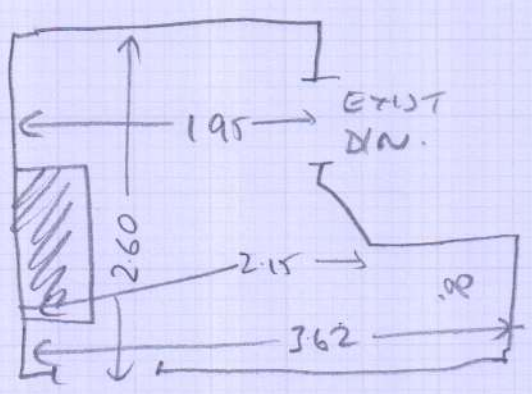

R17555

Mrs Massey
30 Brodrick Road
London
SW17 7DY

Silk Touch Del.
SLK 429D

2.90 x 4m
2.70 x 4m

Bedroom 2.78 x 3.10

Existing sledge
Existing door

Bathroom

Exist DN
Existing sledge