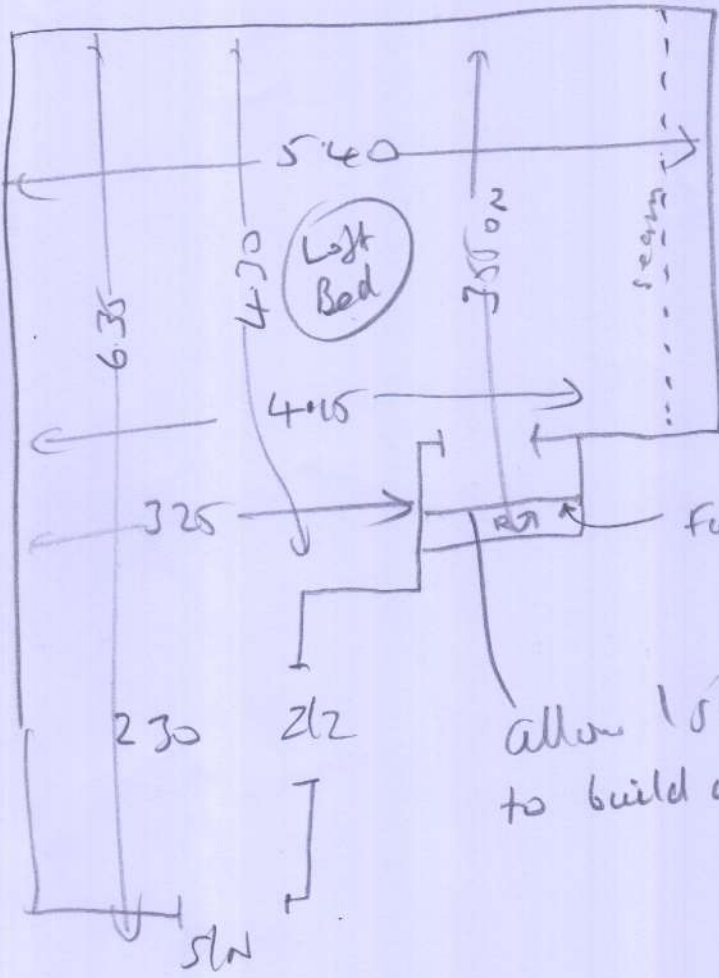

R17559

---

Job: MRS S. DELEON  
 Name: 77 Pepys Road  
 Address: Raynes Park  
 SW20 8NW

Sheet: of  
 Sahara, Moonbeam  
 655 x 5m

1 sheet of hardboard allowed for the nosing, as it needs slightly building up to floor level.

1 OR 2

Layout

R17559  
Mrs S DeLeon  
77 Pepps Road  
SW20

wood  
no cbs  
no mtr  
needs sl

allow 1 sheet h/ board in order  
to build up nosing to floor level

2022