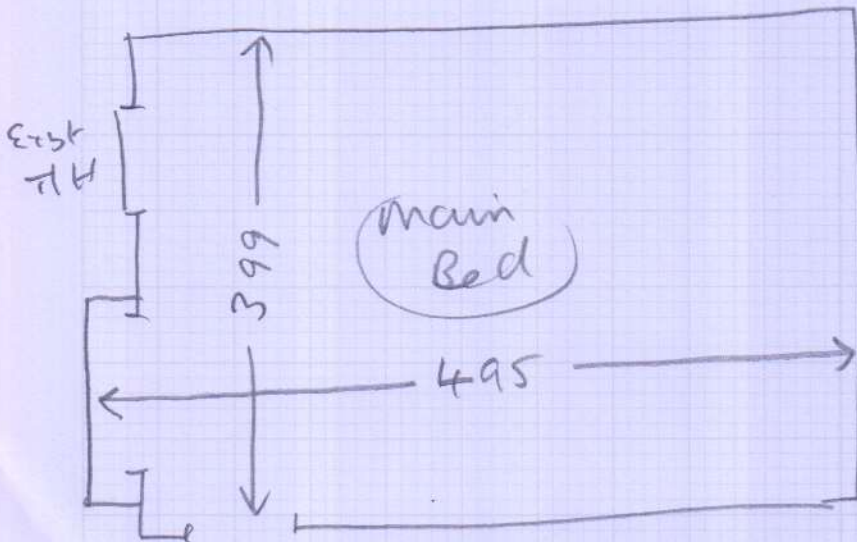

Benny's Bedroom

2.70 x 3.46

Existing sledge

Existing door

R17566
Job No: MR L. RYAN
Name: 59 Cambridge Road
Address: Reister Park
SW20 0PX

Boston Bos 014

2.80 x 4m

4.10 x 5m

Existing door

Existing sledge

1 of 1