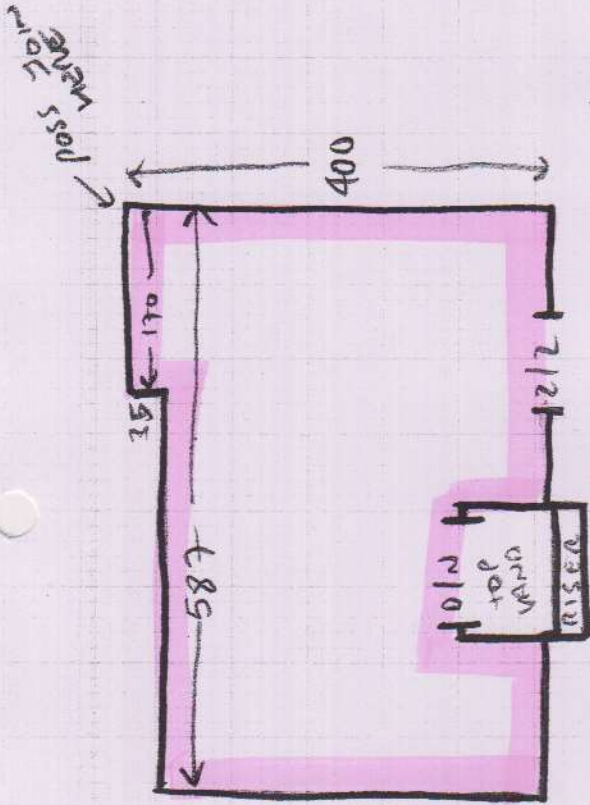

R 17572
PHILLIPS

- NO UPSET FOR THIS FLOOR
- NO PAPER FOR THIS FLOOR
- URGY + WOOD GRIP NEED
- NO FURN MOVE ON THIS FLOOR
- DOOR CASE COLOUR SILVER

TOP VAND = 110 OR $\times 94$ ✓

1x STR = 45×79 ✓

W1 = 54×87 ✓

W2 = 56×108 ✓

W3 = 57×110 ✓

W4 = 57×75 ✓

3x STRS = 45×78

W5 = 54×86 ✓

W6 = 56×108 ✓

W7 = 58×108 ✓

W8 = 57×75 ✓

1x STR = 43×78

PHASE 1

20/5/17