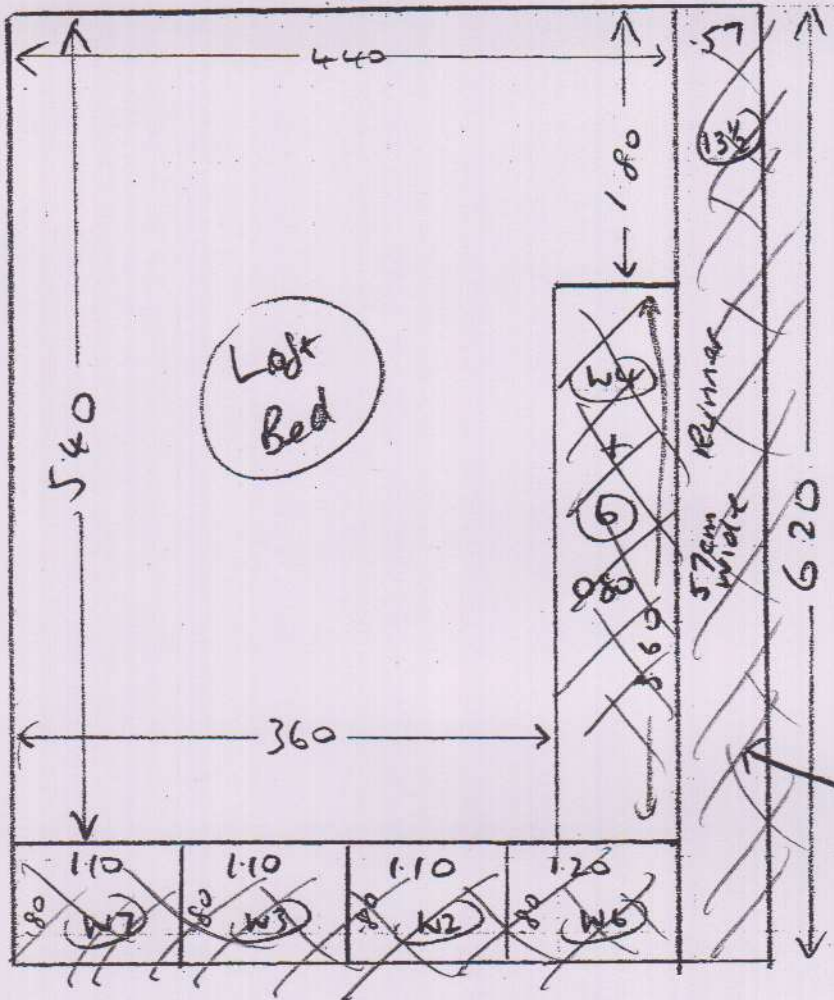

Part 3

R17573

MRS C. DEVINE
 27 HAVELOCK RD
 WIMBLEDON
 SW14 8HE

Boston 305 024

620 x 5m

~~3.15 x 5m~~

Runner
 57cm wide
 SEWS FOR
 TAPING

Part 3
Plan to put left bed run

(102)

R17573

MRS C. DEVINE
27 HAVELOCK RD
WIMBLEDON
SW19 8HE

wood
no u/b
needs s/c
m/l (x2)
Doors ok

Part 3

2022