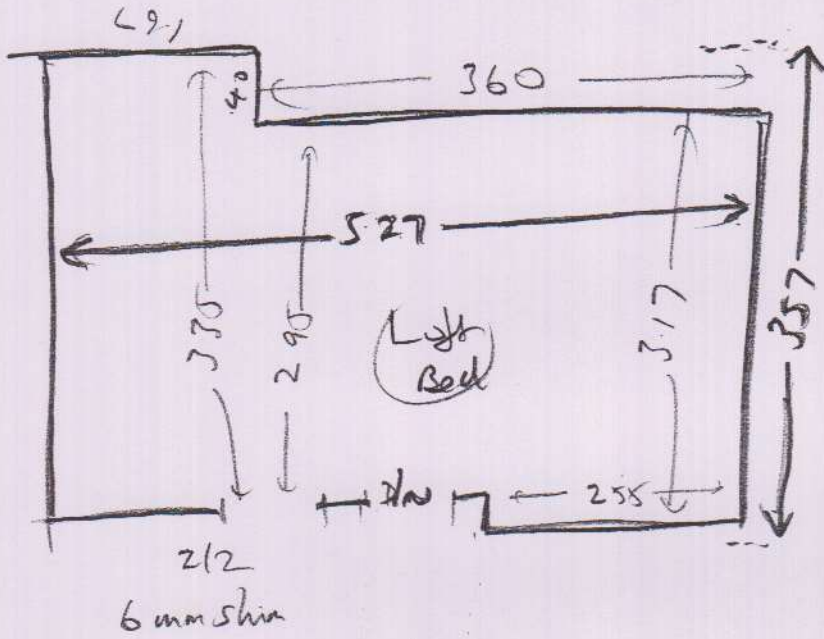

Part 3

R17573

MRS C. DEVINE
 27 HAVELOCK RD
 WIMBLEDON
 SW14 8HE

Boston 305 024

620 x 5m

~~3.15 x 5m~~

Runner
 57cm wide
 SEWS FOR
 TAPING

Part 3
Plan to put left bed run

(102)

R17573

MRS C. DEVINE
27 HAVELOCK RD
WIMBLEDON
SW19 8HE

wood
no u/b
needs s/c
m/l (x2)
Doors ok

Part 3

2022