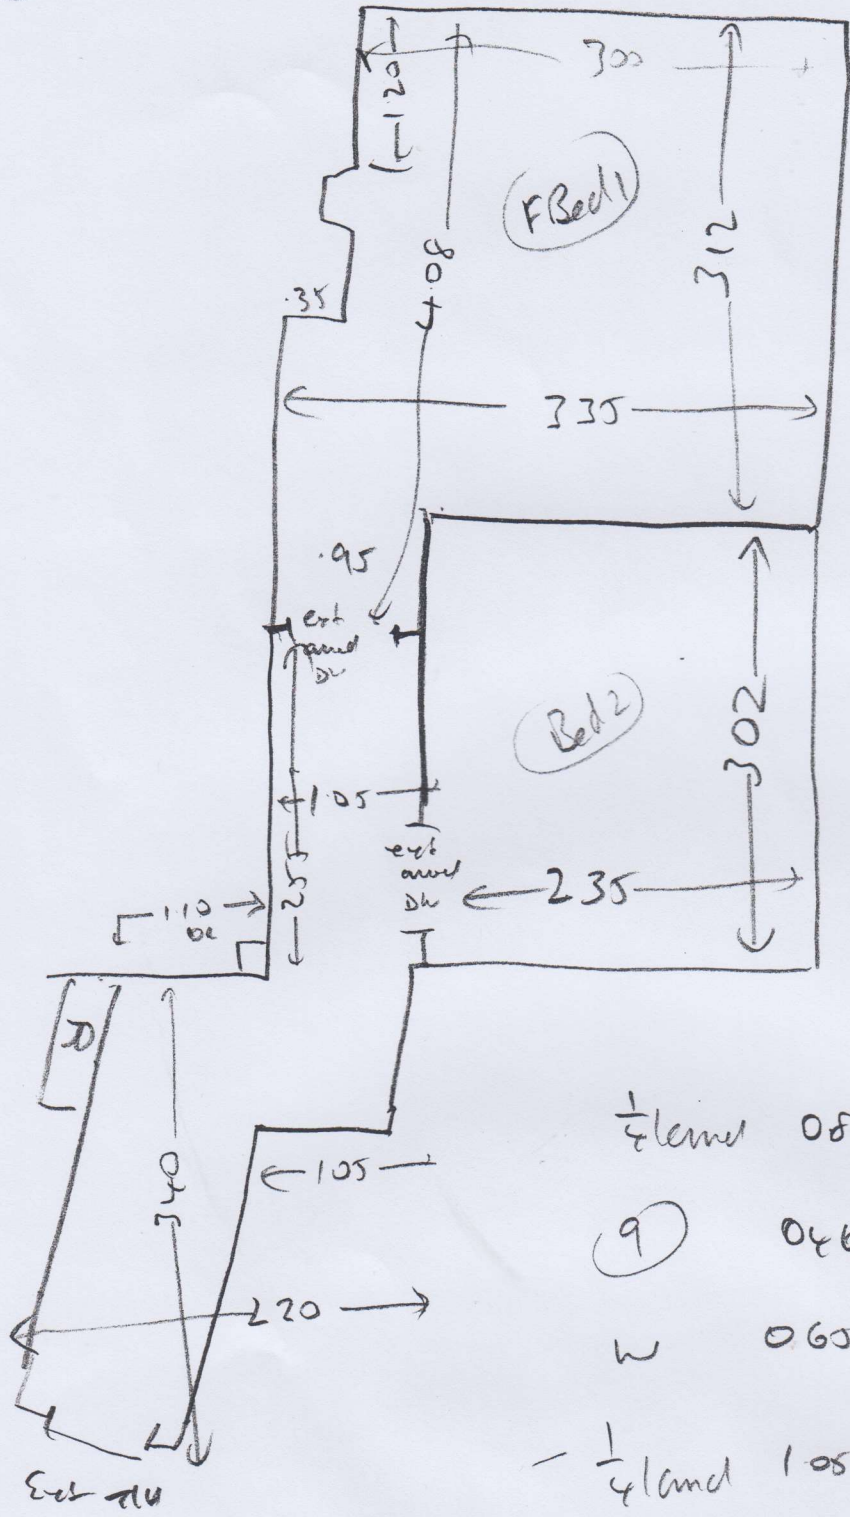

R17583

---

MR N FRANK  
 7 LANCASTER PLACE  
 WIMBLEDON  
 SW19 5DP

Colonial Contour  
 Modesty

4.20 x 4  
 7.80 x 4

EXISTING U/LAM  
 IN BEDROOMS

NEW 4202 ON LANDING  
 + STAIRS

EXISTING SLEDGE  
 + D/BARS

1.0R2

Layout

R17583  
 MR N. FRANK  
 7 LANCASTER PLACE  
 WIMBLEDON  
 SW19 5DP

all  
 wood  
 u/v  
 ext sto  
 no m/r

- 1/4 land 082m x 080
- (9) 046 x 081
- w 065 x 100
- 1/4 land 105 x 088

2082