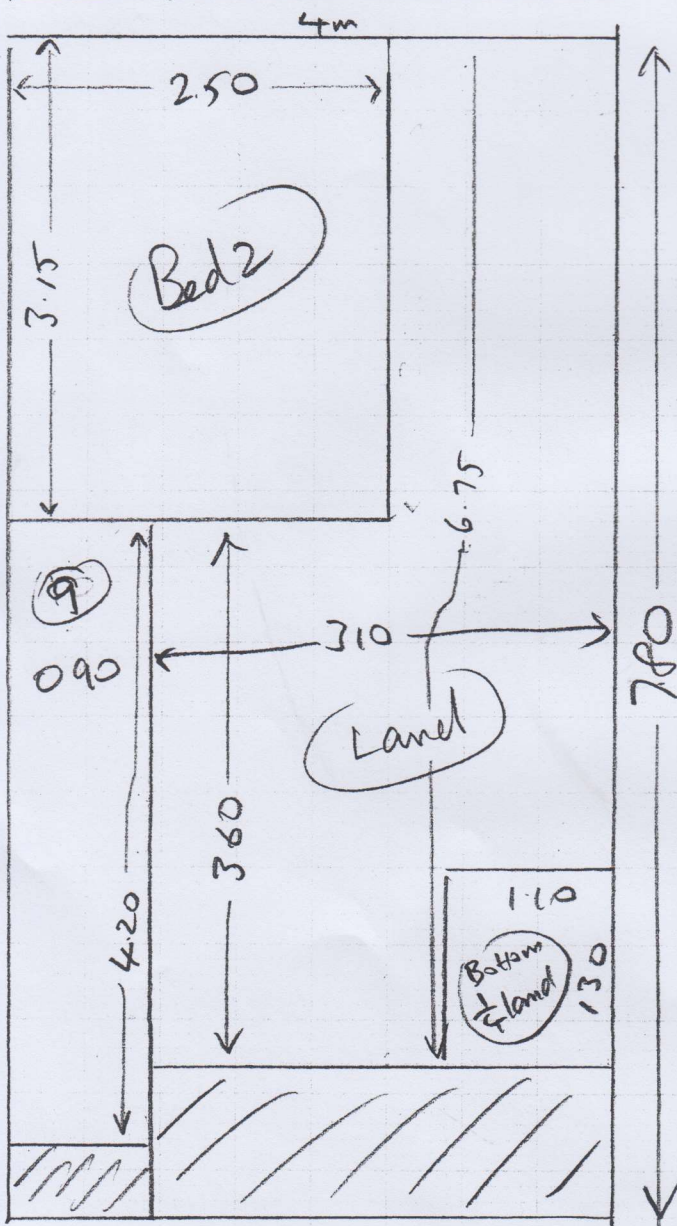

R17583

---

MR N FRANK  
 7 LANCASTER PLACE  
 WIMBLEDON  
 SW19 5DP

Colonial Contour  
 Modesty

4.20 x 4  
 7.80 x 4

EXISTING U/LAM  
 IN BEDROOMS

NEW 4202 ON LANDING  
 + STAIRS

EXISTING SLEDGE  
 + D/BARS

1.0R2

Layout

R17583  
 MR N. FRANK  
 7 LANCASTER PLACE  
 WIMBLEDON  
 SW19 5DP

all  
 wood  
 u/v  
 ext sto  
 no m/r

- 1/4 land 082m x 080
- (9) 046 x 081
- w 065 x 100
- 1/4 land 105 x 088

2082