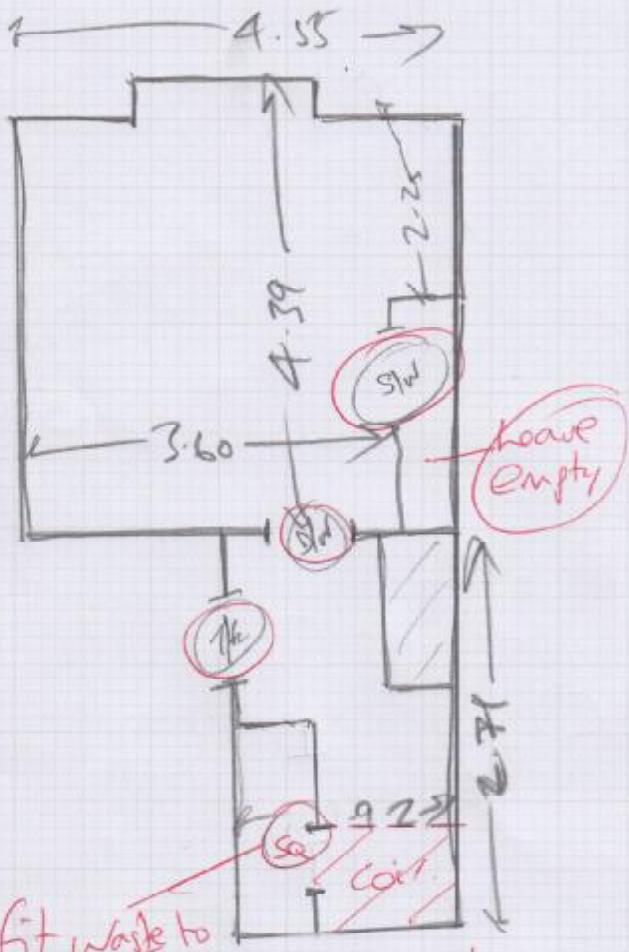

1st Flaw

R17585
Edinson

67 Ansel Crescent
College Town
Sandhurst
G447 0R2

2 of 3

End 1st week
June

Can 88x140

1st Flaw.

3 x D/W Bede
1 x S/W. Batu

Job No: R17585
 Name: Robinson
 Address: 67 Avoet Crescent
 College Town
 Sandhurst
 Tel: GU47 0XW
 Sheet:

- 92 .87. (3 of 3)
- (W) - 10 x .87
 - (W) - 77 x 1.24
 - (W) - 74 x 1.01

fit waste to c/b. with self edge d beam/coir.

- 1 x D/W Lounge/Hall
- 1 x S/W c/B lounge
- 1 x S/A c/B Hall
- 1 x T/E Kitchen

Waste to Hall c/B.

Lounge Cupboard NO CARPET

R17585

67 Avocet Crescent
College Town
Sandhurst

GU47 0XW

10/3

2.80 x 4m Bed 1.

6.00 x 4m Plan.

2.55 x 4m Plan.

4.60 x 4m Lounge

15.95 x 4m

Spectrum Grey Vinyl /

1.30 x 2m

IMPORTANT

See notes on pages