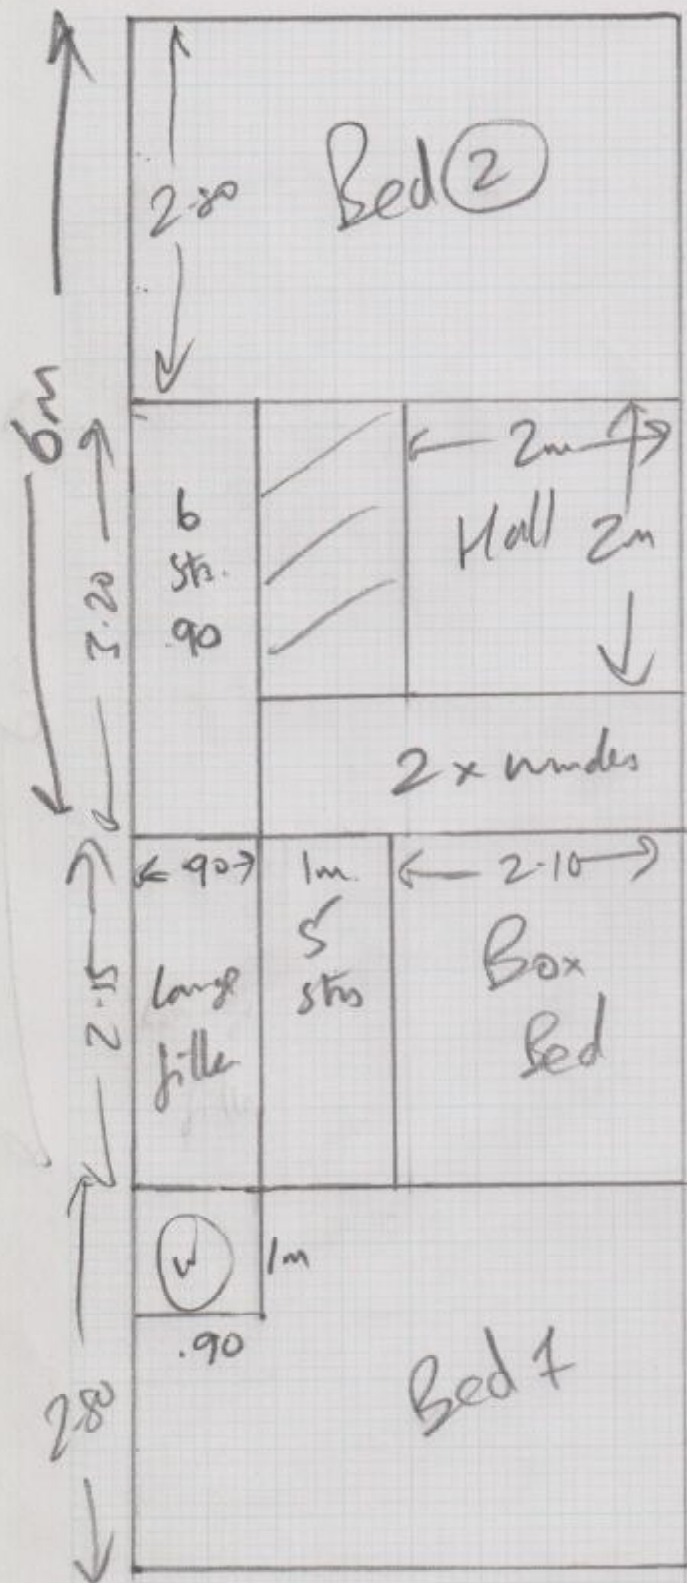

Job No: R17585
 Name: Robinson
 Address: 67 Avoet Crescent
 College Town
 Sandhurst
 Tel: GU47 0XW
 Sheet:

- 92 .87. (3 of 3)
- (W) - 10 x .87
 - (W) - 77 x 1.24
 - (W) - 74 x 1.01

fit waste to c/b. with self edge d beam/coir.

- 1 x D/W Lounge/Hall
- 1 x S/W c/B lounge
- 1 x S/A c/B Hall
- 1 x T/E Kitchen

Waste to Hall c/B.

Lounge Cupboard NO CARPET

R17585

67 Avocet Crescent
College Town
Sandhurst

GU47 0XW

10/3

2.80 x 4m Bed 1.

6.00 x 4m Plan.

2.55 x 4m Plan.

4.60 x 4m Lounge

15.95 x 4m

Spectrum Grey Vinyl /

1.30 x 2m

IMPORTANT

See notes on pages

2 + 3 re
bars + cow finish