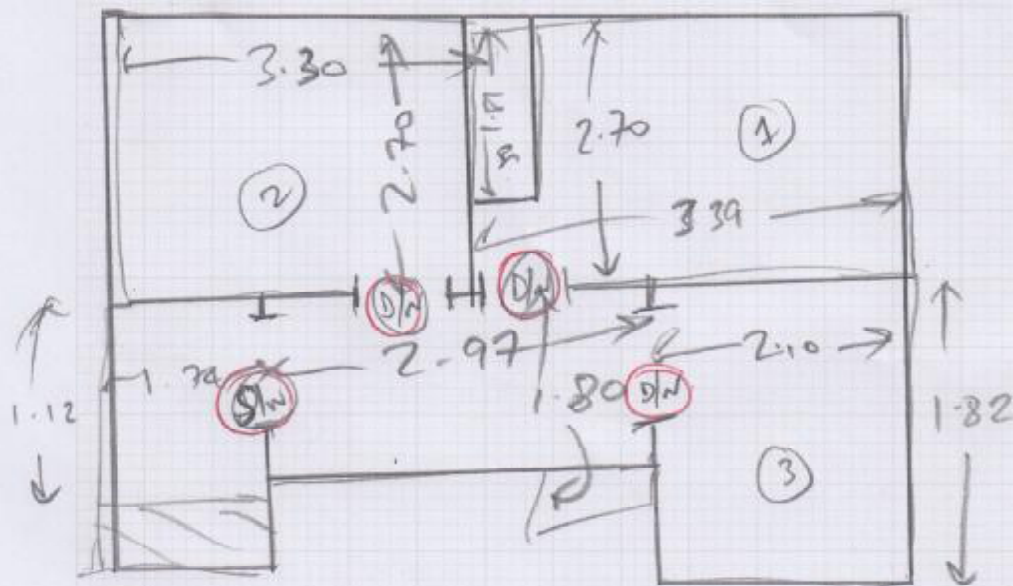

1st Flaw

R17585
Edinson

67 Ansel Crescent
College Town
Sandhurst
G447 0R2

2 of 3

End 1st week
June

Can 88x140

1st Flaw.

3 x D/W Bede
1 x S/W. Batu

Job No: R17585
 Name: Robinson
 Address: 67 Avoet Crescent
 College Town
 Sandhurst
 Tel: GU47 0XW
 Sheet:

- 92 .87. (3 of 3)
- (W) - 10 x .87
 - (W) - 77 x 1.24
 - (W) - 74 x 1.01

fit waste to c/b. with self edge d beam/coir.

- 1 x D/W Lounge/Hall
- 1 x S/W c/B lounge
- 1 x S/A c/B Hall
- 1 x T/E Kitchen

Waste to Hall c/B.

Lounge Cupboard NO CARPET

R17585

67 Avocet Crescent
College Town
Sandhurst

GU47 0XW

10/3

2.80 x 4m Bed 1.

6.00 x 4m Plan.

2.55 x 4m Plan.

4.60 x 4m Lounge

15.95 x 4m

Spectrum Grey Vinyl /

1.30 x 2m

IMPORTANT

See notes on pages