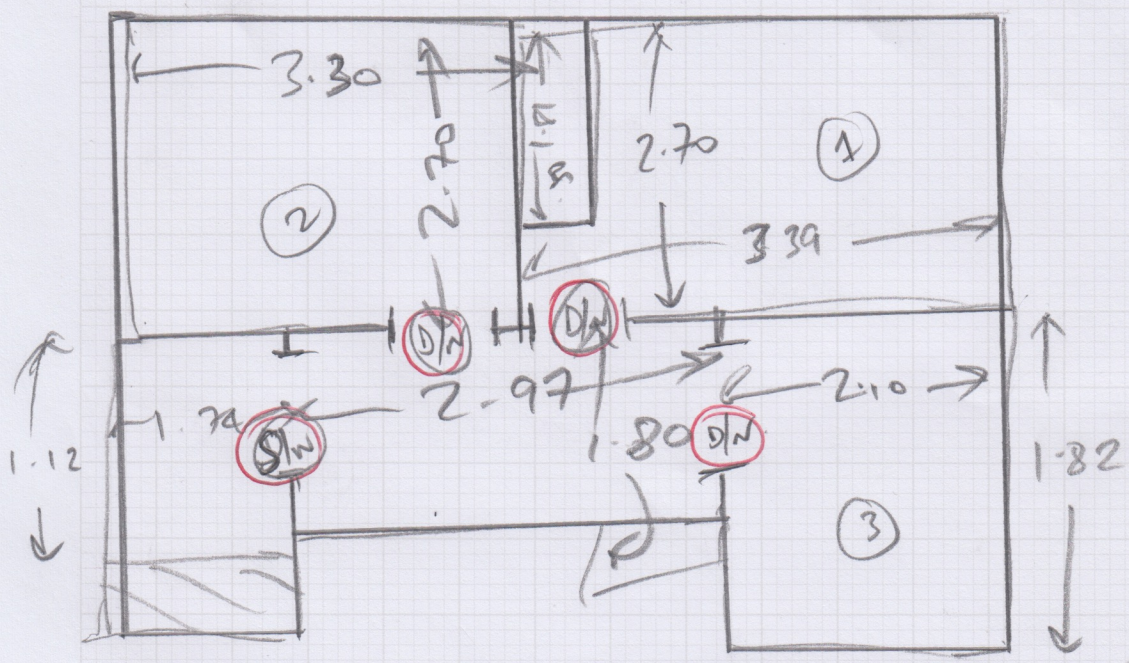

mrcarpets
 Job No: R17585
 Name:
 Address: 67 Avocet Crescent,
 College Town
 Sandhurst
 Tel:
 Sheet: of G447 0xW.
 1 of 3

- 2.80 x 4m Plan.
- 2.80 x 4m Bed 2.
- 4.60 x 4m Lounge.
- 6.00 x 4m Plan

16.20 x 4m = 64.80

Spectrum Grey Vinyl
 Vinyl 1.30 x 2m

IMPORTANT

See notes on pages 2+3
 re Bars + Carv finish

mrcarpet
R17585
Edrinsen

Job No:
Name:
Address: 67 Hazel Crescent
College Town
Sandhurst
Tel:
Sheet: of 6447 orw

1st Flaw.

2 of 3

End 1st week
June

Car 88x140

1st Flaw.

3 x D/W Bede
1 x S/W. Batu

mrcarpet
 R17585
 Job No: Robinson
 Name:
 Address: 67 Aurore Crescent
 College Town
 Sandhurst
 Tel:
 Sheet: GU47 0XW

- 92 .87. 3 of 3
 W . 10 x .87
 W . 77 x 1.24
 W . 74 x 1.01

fit waste to c/b. with self edge @ door/coir.

- 1 x D/W Lounge/Hall
- 1 x S/W c/B lounge
- 1 x S/A c/B Hall
- 1 x T/E Kitchen

Waste to Hall c/B.
 Lounge Cupboard NO CARPET