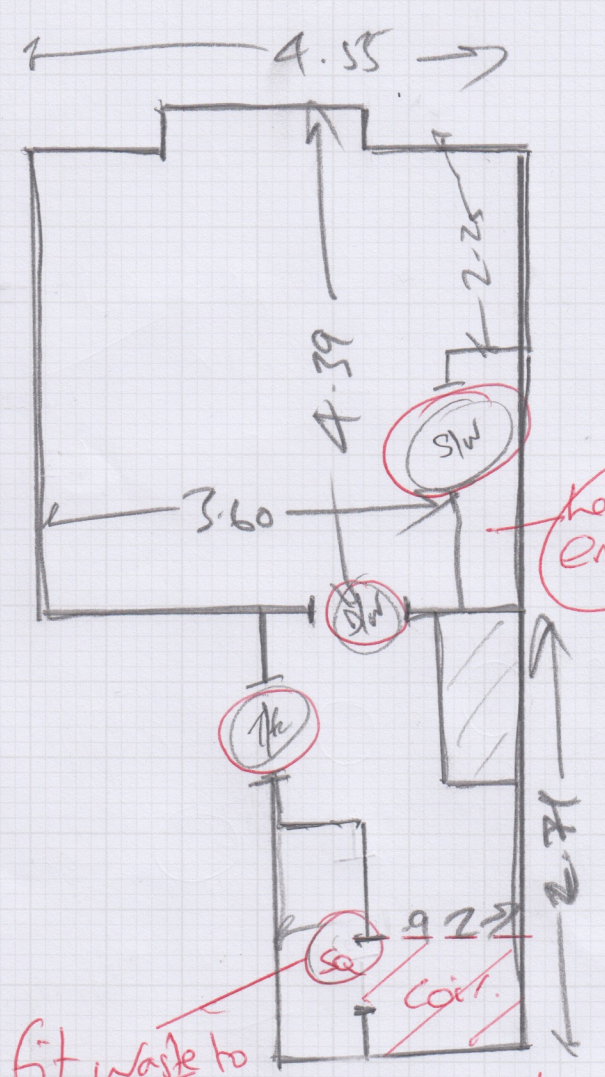

mrcarpets
 Job No: R17585
 Name:
 Address: 67 Avocet Crescent,
 College Town
 Sandhurst
 Tel:
 Sheet: of G447 0xW.
 1 of 3

- 2.80 x 4m Plan.
- 2.80 x 4m Bed 2.
- 4.60 x 4m Lounge.
- 6.00 x 4m Plan

16.20 x 4m = 64.80

Spectrum Grey Vinyl
 Vinyl 1.30 x 2m

IMPORTANT

See notes on pages 2+3
 re Bars + Carv finish

mrcarpet
R17585
Edrinsen

Job No:
Name:
Address: 67 Hazel Crescent
College Town
Sandhurst
Tel:
Sheet: of 6447 orw

1st Flaw.

2 of 3

End 1st week
June

Car 88x140

1st Flaw.

3 x D/W Bede
1 x S/W. Batu

mrcarpet
 R17585
 Job No: Robinson
 Name:
 Address: 67 Aurore Crescent
 College Town
 Sandhurst
 Tel:
 Sheet: GU47 0XW

- 92 .87. 3 of 3
 W . 10 x .87
 W . 77 x 1.24
 W . 74 x 1.01

fit waste to c/b. with self edge @ door/coir.

- 1 x D/W Lounge/Hall
- 1 x S/W c/B lounge
- 1 x S/A c/B Hall
- 1 x T/E Kitchen

Waste to Hall c/B.
 Lounge Cupboard NO CARPET