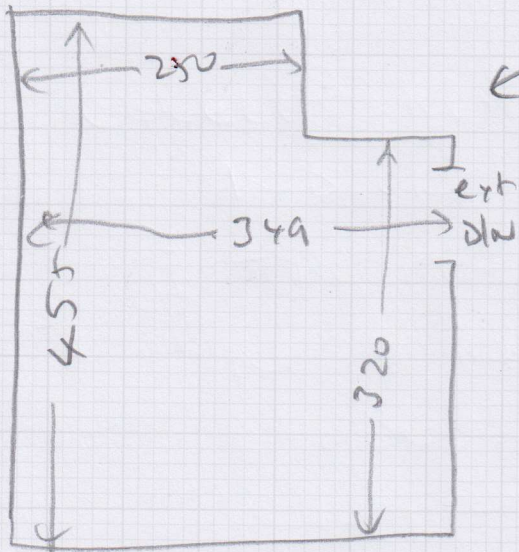

Replacement of faulty carpet

Top Bed 455 x 350

R 17589  
 Job No. MR C CURTIS  
 Name. 13 WELFORD PLACE  
 Address: WIMBLEDON  
 SW19 5AJ  
 Tel:  
 Sheet: Plan No 639/28  
 465 x 5m

This piece 465 x 135 to go back to manufacturers along with uplift

Layout

THE UPLIFTED CARPET TO

← GO BACK TO THE MANUFACTURERS ALONG WITH 465 x 135 OFF CUT FROM NEW CARPET

Exist ully, sledge + down bar

1021

Alarm Mon 21/01/17  
 Pm