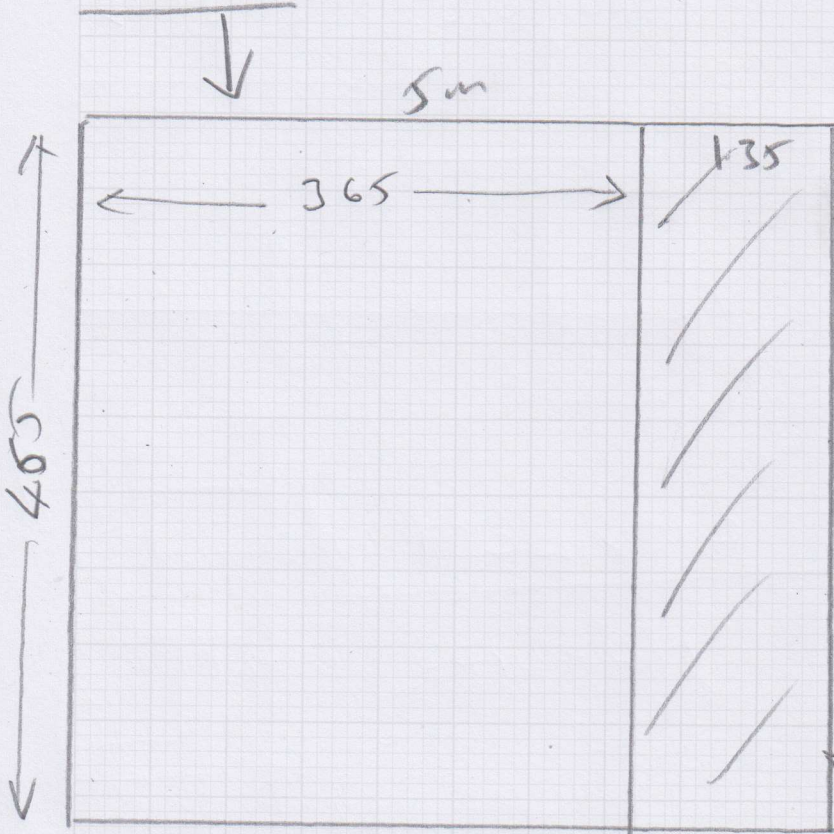

Replacement of faulty carpet

Top Bed 455 x 350

R 17589  
 Job No. MR C CURTIS  
 Name. 13 WELFORD PLACE  
 Address: WIMBLEDON  
 SW19 5AJ  
 Tel:  
 Sheet: Plan No 639/28  
 465 x 5m

This piece 465 x 135 to go back to manufacturers along with uplift

Layout

THE UPLIFTED CARPET TO

← GO BACK TO THE MANUFACTURERS ALONG WITH 465 x 135 OFF CUT FROM NEW CARPET

Exist ully, sledge + down bar

1021

Alarm Mon 21/01/17  
 Pm