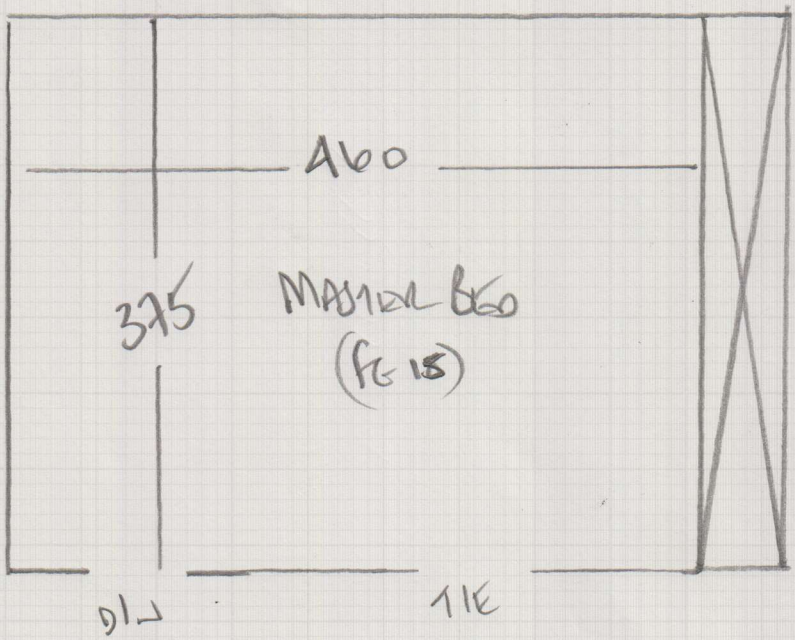

Job No: R17597  
Name: Mallin Carricks  
Address: 3 Rushmore Place  
SW19 5RP  
Tel:  
Sheet: 1 of 1

WEST END 'PASTICE'  
COLOR WHITE

390 x 500

19.50m<sup>2</sup>