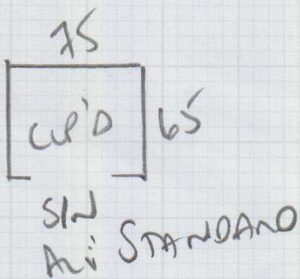

WOOD FLOOR (CHALISAND)

NO ULIFT

POLISHED AIR BAR TO BATHROOM

SATIN AIR BAR TO LEFT BED DORMITORY

BATHROOM TILES 20mm

POLISHED AIR
TIE
60cm

Left Bedroom
ULTIMA TREST
CORNER FORMER SIDE

550 x 400m

22m²

AIR SHAP TO W/D DORMITORY
(STANDARD)

ARILING ALBANO

ULTRAGRIP PROTECT VINYL

CORNER SOLID DISC 90AS

80cm x 200m = 1.60m²

mrcarpet
DESIGN & INSTALLATION

Job No: R17598
Name: FARMER
Address: 15 CRESWELL ROAD
SURZO BEU
Tel:
Sheet: 1 of 1