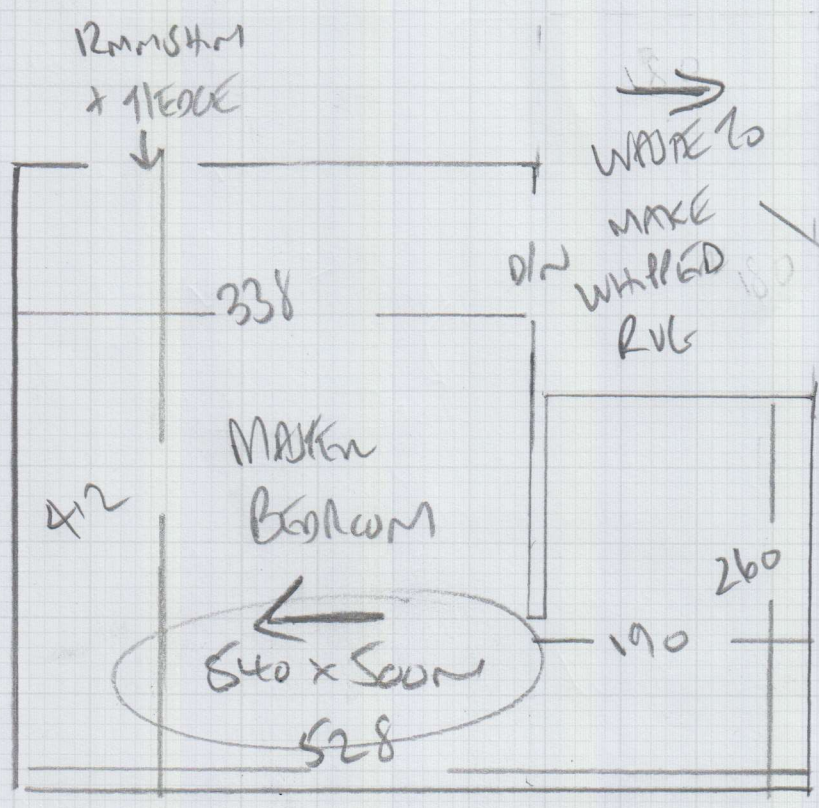

Job No: R17603
 Name: THULOGOOD
 Address: WOODHAM ROAD
 SW20 0DG
 Tel: _____
 Sheet: 1 of 1

35mm TILES

CUT WASTE TO
 SIZE 180cm x 180cm
 + SEND TO WORKSHOP
 FOR WHIPPING
SEE CUTTING PLAN

NATURAL LEAF
 CARPET NLS90

540 x 500