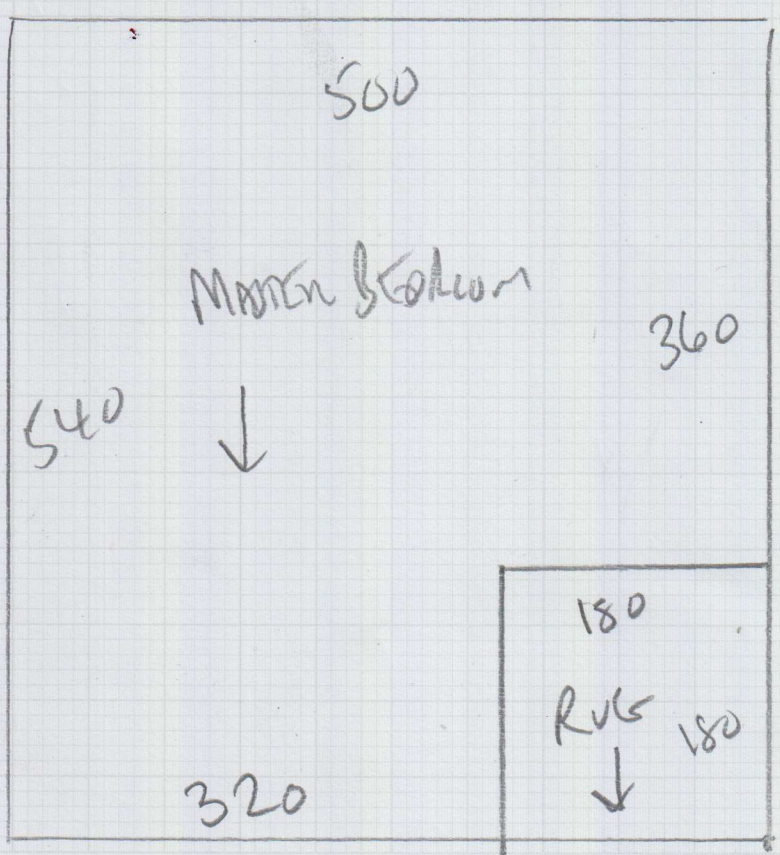

Job No: R17603
 Name: THULOGOOD
 Address: WOODHAM ROAD
 SW20 0DG
 Tel: _____
 Sheet: 1 of 1

35mm TILES

CUT WASTE TO
 SIZE 180cm x 180cm
 + SEND TO WORKSHOP
 FOR WHIPPING
SEE CUTTING PLAN

NATURAL LEAF
 CARPET NLS90

540 x 500