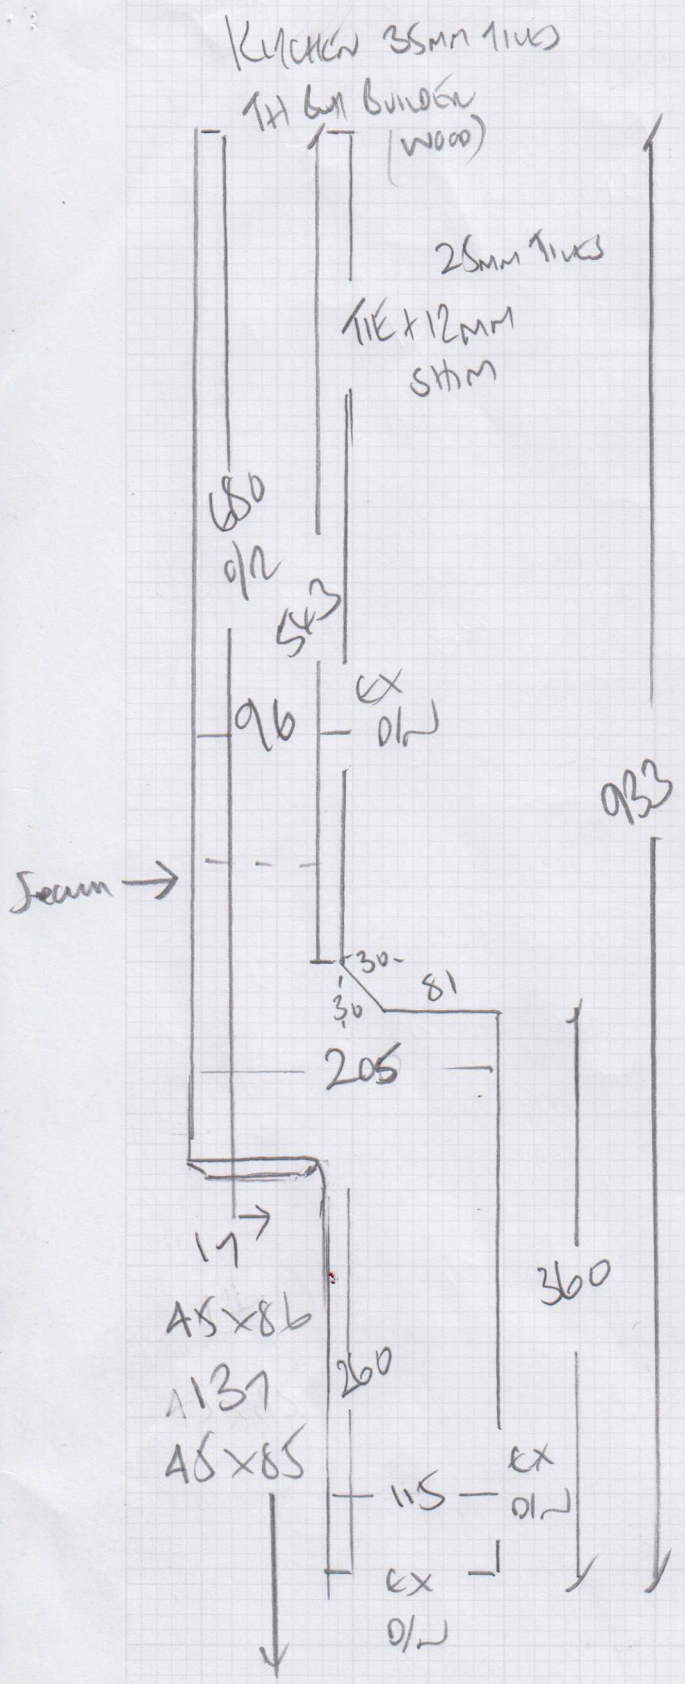

# ULTIMA MAJOR "EBONY" RHY

mrcarpet

Job No: R17605  
Name: MOORE  
Address:

1 of 2

LAYOUT

mrcarpet  
 Job No: R17605  
 Name: MOORE  
 Address: 12 LAMMIE ROAD  
 SW20 0PZ  
 Tel: \_\_\_\_\_  
 Sheet: \_\_\_\_\_

Seam →

(202)

98  
 Call  
 MTT 113  
 from  
 van  
 R-100  
 GUNNAT  
 APPROX OK?