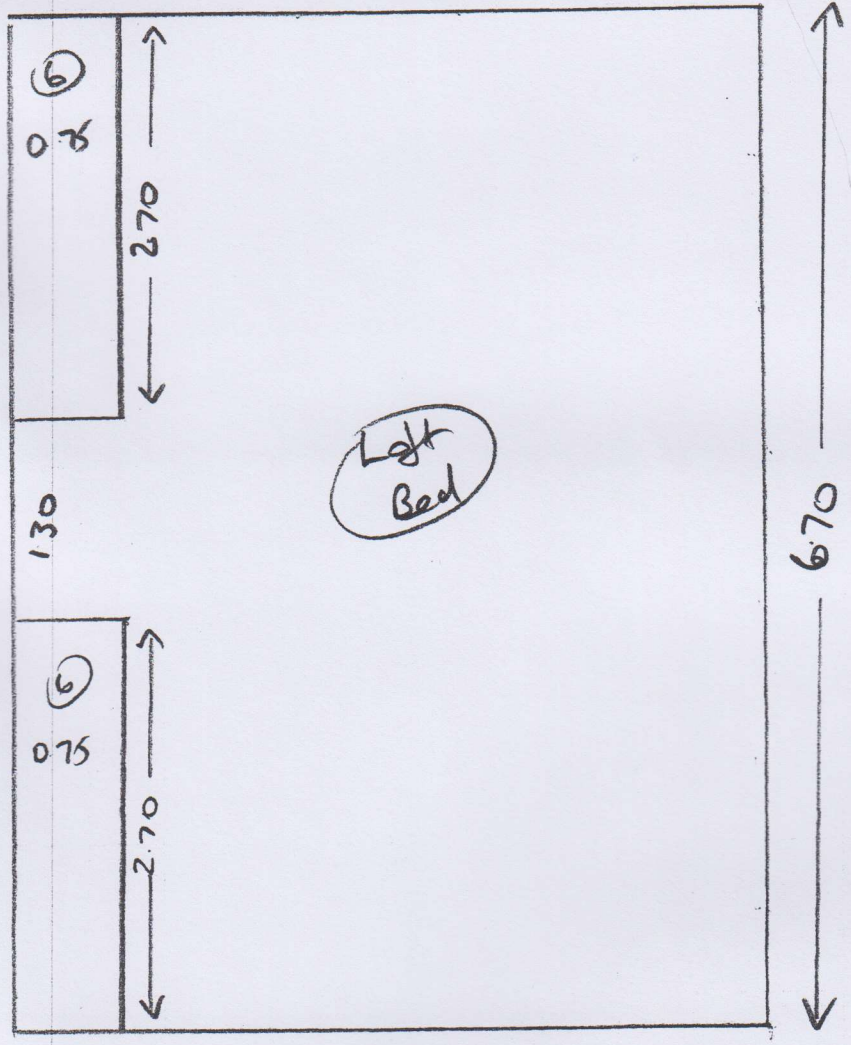

Part 1.

5m

R17606

MRS I KHOO
 UPTON HOUSE
 WARBOYS ROAD
 KINGSTON HILL
 KT2 7LS

- ← Rannach, RAN 455
- ← CLIPON 6.70 x 5m
- MAIN BED 6.20 x 4m
- LAND 2.80 x 4m
- ~~Guest BED 3.05 x 4m~~

FIT ANOD STRAPS in left bed eaves cupboards
 FIT 2 x SOLID BRASS DINAPS in landing
 RE USE EXISTING BRASS DINAP in Landing

1 or 2

R17606

MRS I KHOO
UPTON HOWE
WARBOYS ROAD
KINGSTON HILL
KT2 7LS

Layout
Part 1