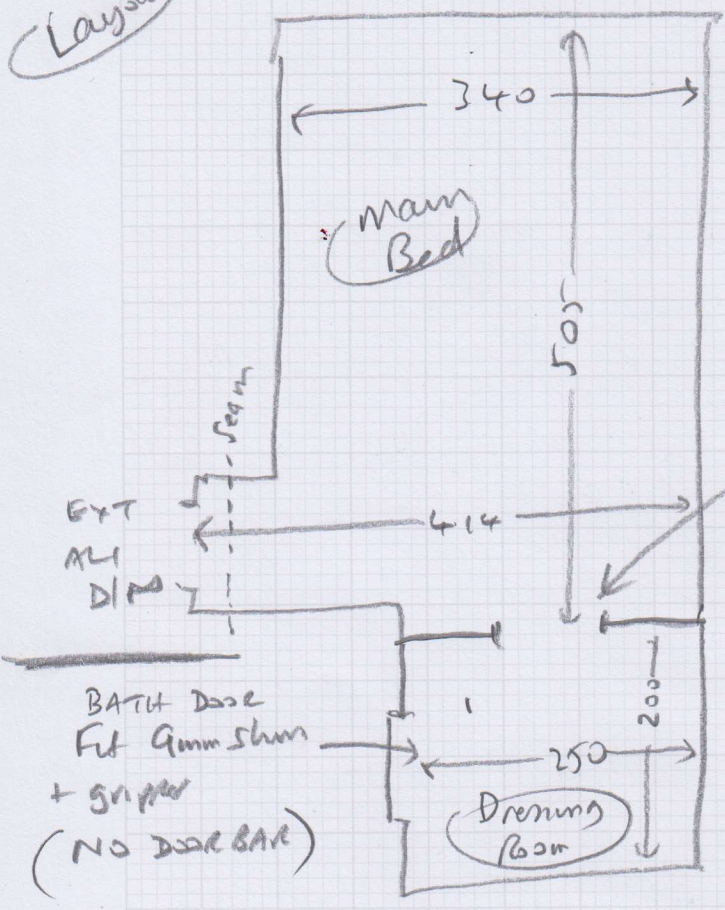

R17609 carpet

MS MANDIE IRONS

6 COOMBE BANK

KINGSTON Hill

KT2 7DN

Mersey, 155

720 x 4m

ALSO Family bathroom (landing)

Fit 9+6 mm skims + bring up level + sledge (NO DOOR BAR)

Layout

Mostly existing sledge

Take away exit sledge + bit carpet thru in one piece