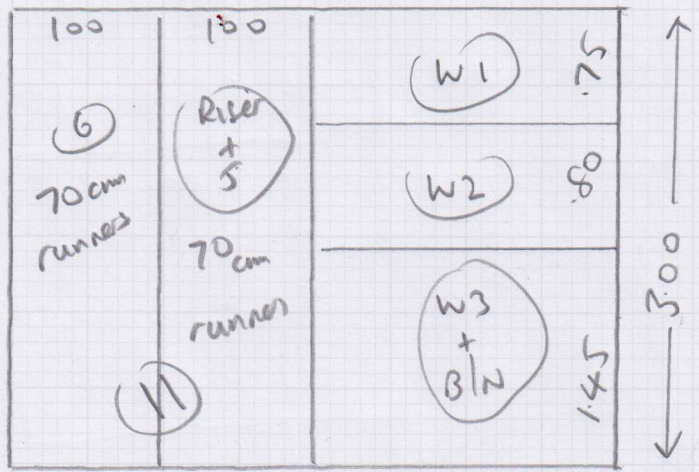

R17616

MRS M. TURNER  
54 Melbury Gardens  
R. Park  
SW20 0DJ

cl Plan Landings + 1/4 land  
Fineslip PLO 496  
7.40 x 4m

Macedonia 609/30 3m x 4m  
cl Plan Stair runner

- Riser 0.20 x 70cm runner
- (II) 0.45 x 70cm runner
- W1 0.63 x 1.10 cut on site
- W2 0.69 x 1.30 cut on site
- W3 } 0.75 x 1.15 } cut on site
- B/N } 0.48 x 1.65 }

**Job No:** R17616      **Please quote on invoice**

**Description of Carpet:** Macedonia 609/30

**Carpet Finish:** Whipping SIDES ONLY

**Number of Pieces:** 5

**Sizes to be cut to:** (If Already cut runners applicable)

**Runner Lengths for Taping:** Please check before sewing

**Date for collection:**      **Required back by:**

**Collection From:** Warehouse      **Return To:** Warehouse

<b>If Tape Selected</b>	<b>Supplied By</b>	Select Supplier (if Appl)
<b>Colour of tape:</b>	<b>Size of Tape:</b>	<b>Amount Visible on Top:</b>
<b>If Whipping:</b>		
<b>Colour of Whipping:</b> Dark Blue/grey in carpet		

### Sewing charges authorised - Please note only charges authorised in writing will be paid on invoice

Materials	Description	Quantity	Unit Cost	Total
Whipping	Under 3m x 3m	18.00	£2.30	£41.40
	Over 3m x 3m		£2.50	
Standard Taping	Labour Only Under 3m x 3m		£6.00	
Double Taping	Labour Only Under 3m x 3m		£8.50	
Faux Suede & Leather	Labour Only Under 3m x 3m		£7.00	
Mitres Cotton	Per Corner	NOT APPLICABLE		
Mitres Leather	Per Corner	NOT APPLICABLE		
Blind Stitching MACHINE	38mm Tape Labour & Tape		£8.00	
Blind Stitching HAND SEWN	38mm Tape Labour & Tape		£10.50	
Hidden Stitching	<b>Additional cost per lin M to above prices</b>	NOT APPLICABLE		
	<b>(Enter the same quantity as tape quantity)</b>			