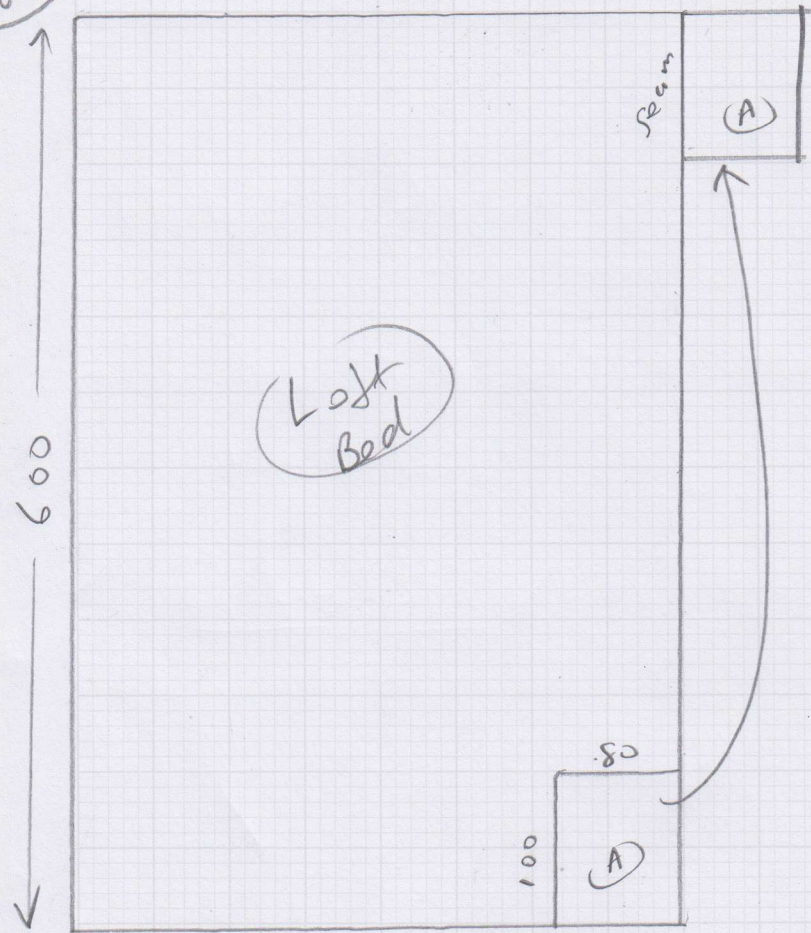

Part 1

R 17620  
 MRS J. COLEMAN  
 7 Crowborough Road  
 Tooting  
 SW17 9QB

Sheet: of  
 Sloane Trust 42  
 5104226  
 6.00 x 4m

Fit ALL DOWN at door

ALSO TEMPLATE IN W/HOUSE + ON SITE FOR BOTTOM STAIR RUNNERS

CUT 54cm Runner at warehouse  
530 long

Layout

Template W9, W10, W11 + RISER ON SITE

LOPI

Description of Carpet: Woburn, NTWOB-09 (24912)

Carpet Finish: Top Taping SIDES ONLY

Number of Pieces: 5

Sizes to be cut to: (If Already cut: 5.30 x 54cm and 3 winders and 1 riser applicable)

Runner Lengths for Taping: **Please** as above  
**check before sewing**

Date for collection: 06 September 2017 Required back by: 07 September 2017

Collection From: Warehouse Return To: Warehouse

If Tape Selected	Supplied By	Select Supplier (if Appli	
Colour of tape: Calibra 3034	Size of Tape: 12cm	Amount Visible on Top: 40mm	
If Whipping:			
Colour of Whipping:			