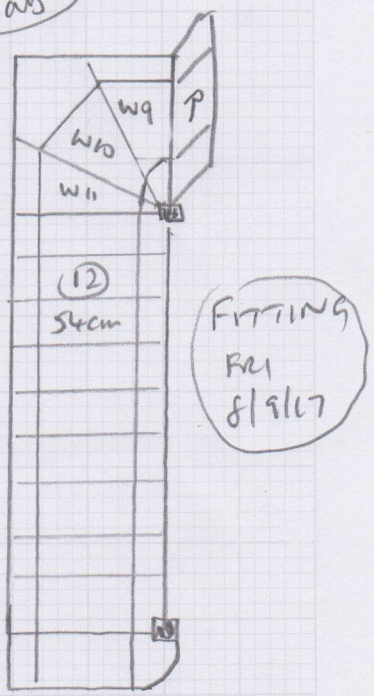

Part 1

R 17620  
 MRS J. COLEMAN  
 7 Crowborough Road  
 Tooting  
 SW17 9QB

Sheet: of  
 Sloane Trust 42  
 5104226  
 6.00 x 4m

Fit ALL DOWN at door

ALSO TEMPLATE IN W/HOUSE + ON SITE FOR BOTTOM STAIR RUNNERS

CUT 54cm Runner at warehouse  
530 long

Layout

Template W9, W10, W11 + RISER ON SITE

LOPI

Description of Carpet: Woburn, NTWOB-09 (24912)

Carpet Finish: Top Taping SIDES ONLY

Number of Pieces: 5

Sizes to be cut to: (If Already cut: 5.30 x 54cm and 3 winders and 1 riser applicable)

Runner Lengths for Taping: **Please** as above  
**check before sewing**

Date for collection: 06 September 2017 Required back by: 07 September 2017

Collection From: Warehouse Return To: Warehouse

If Tape Selected	Supplied By	Select Supplier (if Appli	
Colour of tape: Calibra 3034	Size of Tape: 12cm	Amount Visible on Top: 40mm	
If Whipping:			
Colour of Whipping:			