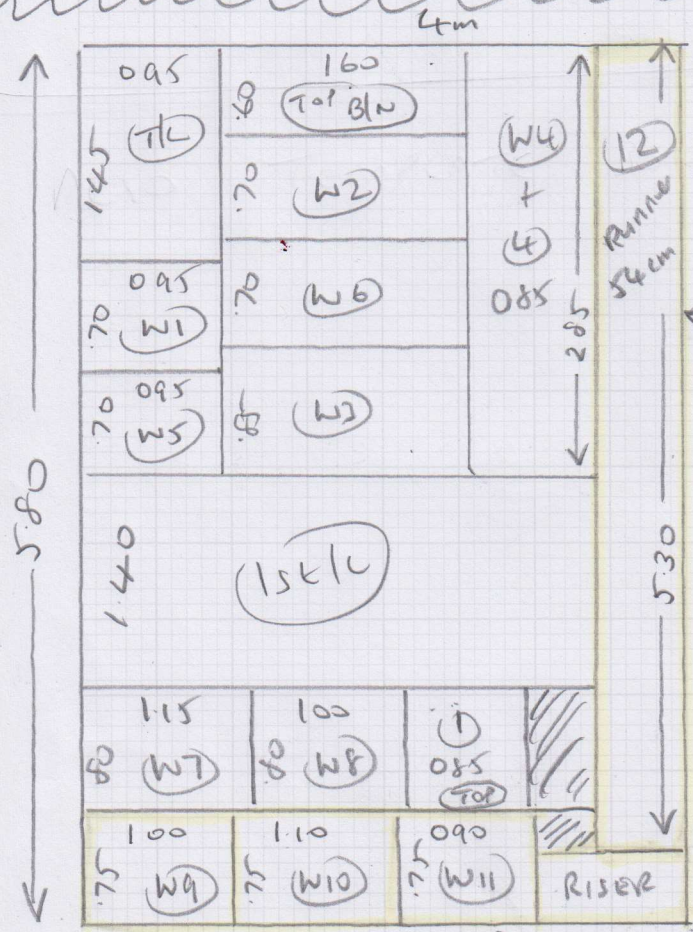

Part 1

R 17620  
 MRS J. COLEMAN  
 7 Crowborough Road  
 Tooting  
 SW17 9QB

Sheet: of  
 Sloane Trust 42  
 5104226  
 6.00 x 4m

Fit ALL DOWN at door

ALSO TEMPLATE IN W/HOUSE + ON SITE FOR BOTTOM STAIR RUNNERS

CUT 54cm Runner at warehouse  
530 long

Layout

Template W9, W10, W11 + RISER ON SITE

LOPI

Description of Carpet: Woburn, NTWOB-09 (24912)

Carpet Finish: Top Taping SIDES ONLY

Number of Pieces: 5

Sizes to be cut to: (If Already cut: 5.30 x 54cm and 3 winders and 1 riser applicable)

Runner Lengths for Taping: **Please** as above  
**check before sewing**

Date for collection: 06 September 2017 Required back by: 07 September 2017

Collection From: Warehouse Return To: Warehouse

If Tape Selected	Supplied By	Select Supplier (if Appli	
Colour of tape: Calibra 3034	Size of Tape: 12cm	Amount Visible on Top: 40mm	
If Whipping:			
Colour of Whipping:			