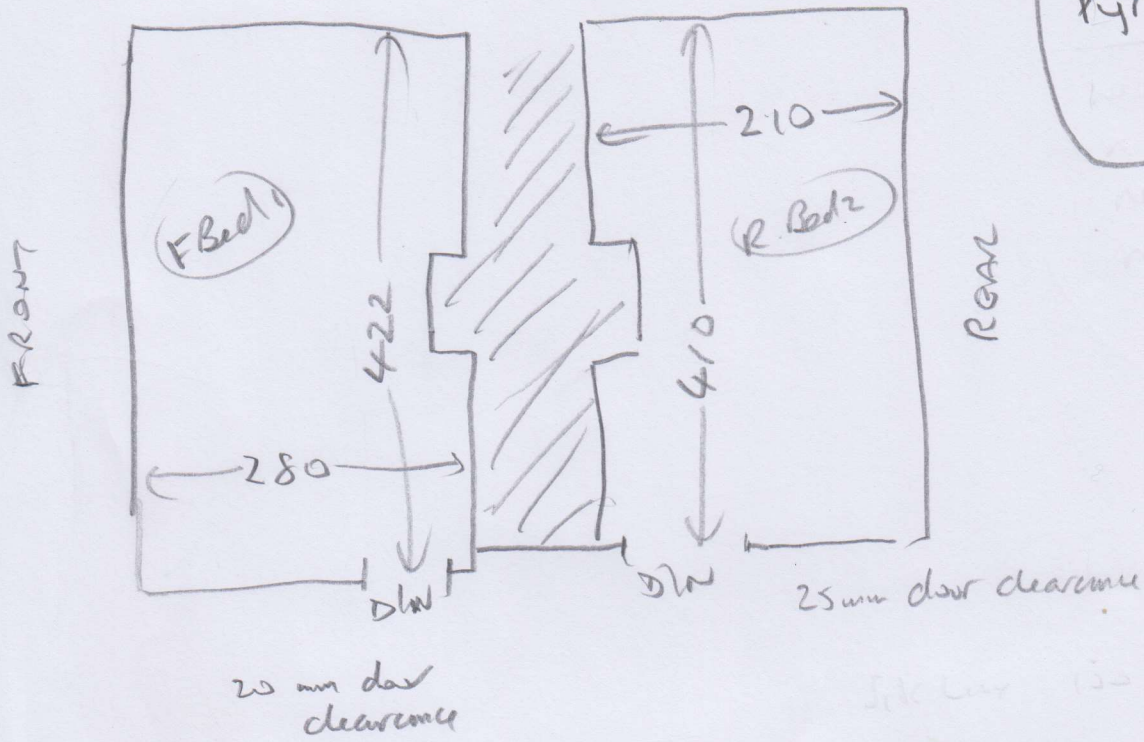

R17626
 Jackie Brand Interiors
 Name: J THE BOTHY
 Address: Pyrford Common Road
 PYRFORD
 Tel: 0422 8UD

Lounge: Ultima Major Chalk
5.70 x 4.57

2 Beds: Silk Luxury Velour
 SLK LV100

← BED 1: 4.35 x 4m (4.35 x 3.00)
 ← BED 2: 4.20 x 4m (4.20 x 2.25)

ALSO SEAM A+B TOGETHER + LEAVE IN THE WAREHOUSE

(OR 2)

Part 1
 Kern Grad
 21/7/17

Layout

RA7626
 Jackson Brand Int.
 5 THE BOTHY
 Pyrford Common Rd
 PYRFORD
 GU22 8UD

2.0.2