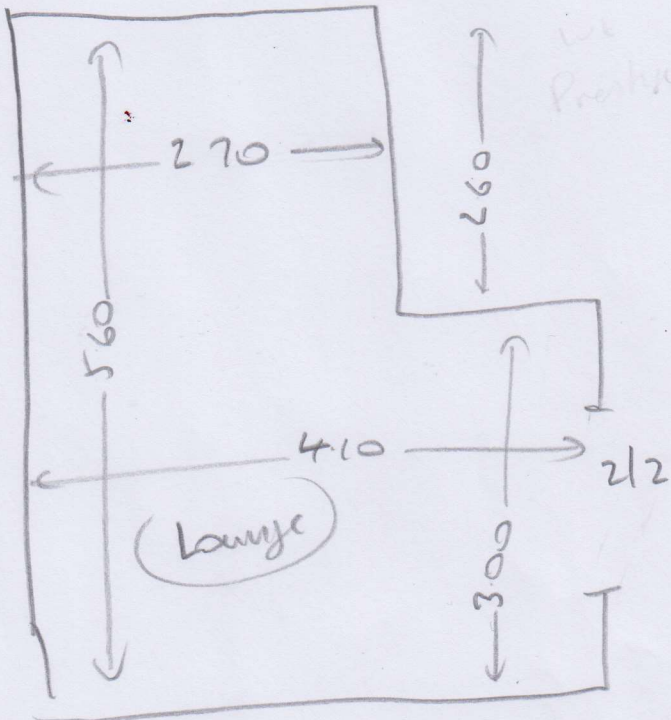

R17626
 Jackie Brand Interiors
 Name: J THE BOTHY
 Address: Pyrford Common Road
 PYRFORD
 Tel: 0422 8UD

Lounge: Ultima Major Chalk
5.70 x 4.57

2 Beds: Silk Luxury Velour
 SLK LV100

← BED 1: 4.35 x 4m (4.35 x 3.00)
 ← BED 2: 4.20 x 4m (4.20 x 2.25)

ALSO SEAM A+B TOGETHER + LEAVE IN THE WAREHOUSE

(OR 2)

Part 1
 Kern Grad
 21/7/17

Layout

RA7626
 Jackson Brand Int.
 5 THE BOTHY
 Pyrford Common Rd
 PYRFORD
 GU22 8UD

2.0.2