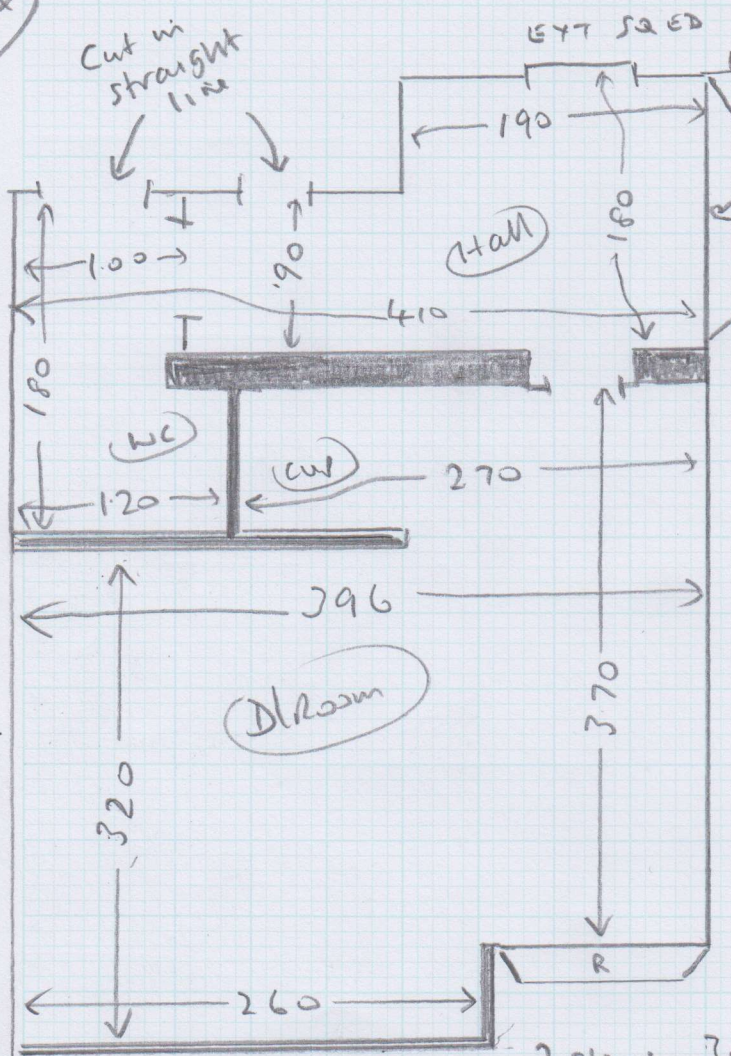

(Part 1)

NEEDS 1.80 AN 20 NOZING A45 ARBURAD SCREED TO PLASTER RISER (FIT RISER)

R17627
 MRS J. STITT
 33 LAMBTON ROAD
 RAYNES PARK
 SW20 0LW

Select
 Midland Oak
 22231
 7 Boxes (27.30m²)

2 STEPS 3 NOZINGS (AN 20 NOZING)
 ALSO FIT THE 3 RISERS F60
 A45 ARBURAD ALLOWED TO SCREED UP

NO UPLIFT
 NEEDS SCREED
 " PRIMER

Keep the excess adhesive for part 2 of job (kitchen)

(1 of 1)