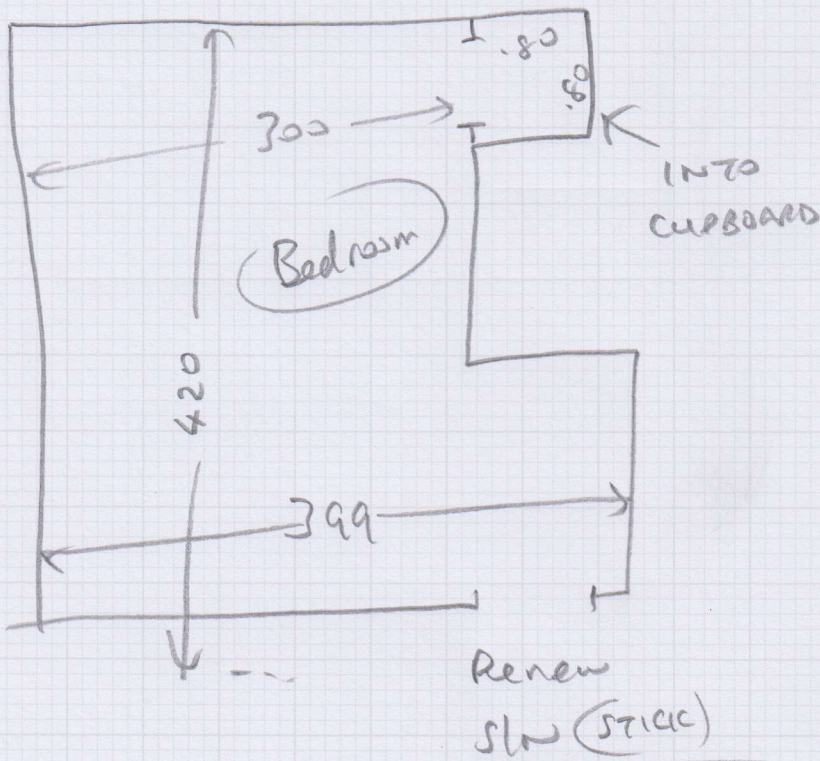

R17639

Job No: MR C BREWER  
Name: 18 SOUTHVIEW  
Address: CLIFTON ROAD  
WIMBLEDON  
Tel:  
Sheet: SW19 4QU

Make sure it reaches the tiles in the hall

Sold floor  
Existing sledge  
Renew strip

(1 or 1)