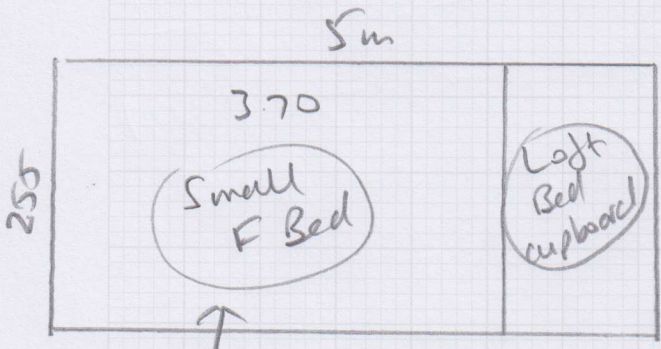

Part 2

Area	Colour
Small F. Bedroom	Aluminium
Loft bed cupboard	Aluminium
Rear bedroom	Thunder
Lounge	Thunder

R17660
 MR. B. CAIRNS
 93 THE GREEN
 Address: MORDEN
 SM4 4HJ

Sloane Trust 50

- Small F. Bed 255 x 5m Aluminium + Loft cupboard
- Rear Bed 325 x 4m Thunder
- Lounge 440 x 4m Thunder

Staple down at door
 if nap to be better when L stairs better

Rear bedroom 3.12 x 3.61
 Staple cut down at door

if nap to be better when L stairs are better

Lounge 4.25 x 3.96
 needs zigzag

Part 2 of job

1021