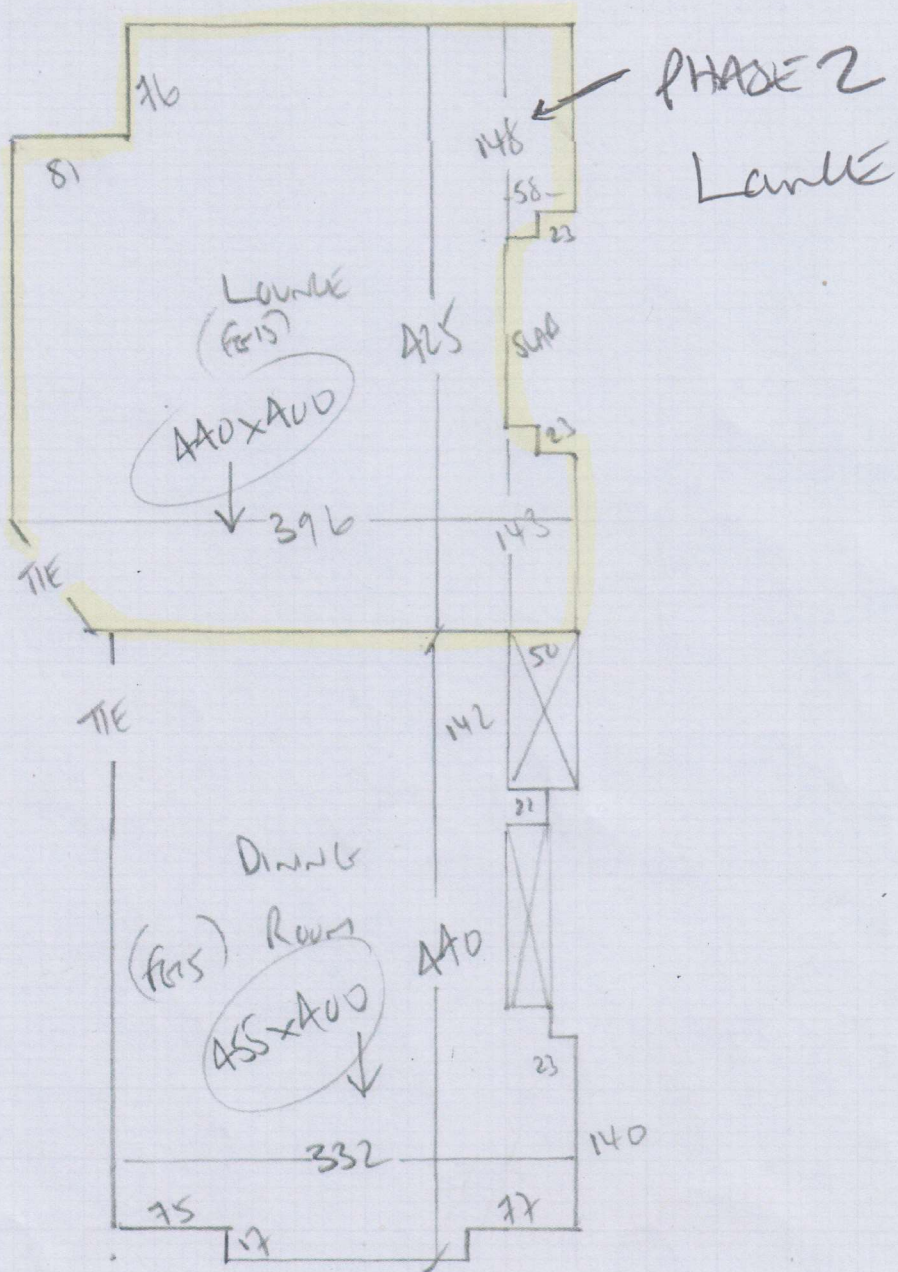

Part 2

Area	Colour
Small F. Bedroom	Aluminium
Loft bed cupboard	Aluminium
Rear bedroom	Thunder
Lounge	Thunder

R17660
 MR. B. CAIRNS
 93 THE GREEN
 Address: MORDEN
 SM4 4HJ

Sloane Trust 50

- Small F. Bed 255 x 5m Aluminium + Loft cupboard
- Rear Bed 325 x 4m Thunder
- Lounge 440 x 4m Thunder

Staple down at door
 if nap to be better when L stairs better

Rear bedroom 3.12 x 3.61
 Staple cut down at door

if nap to be better when L stairs are better

Lounge 4.25 x 3.96
 needs zigzag

Part 2 of job

1021

R17660
CAINS
93 THE GREEN
SMA AHJ

~~XXXX~~

R 17600
 CAINNS
 931HE GREEN
 SMA 44J

~~MS~~

PHASE 2
 left side cutland