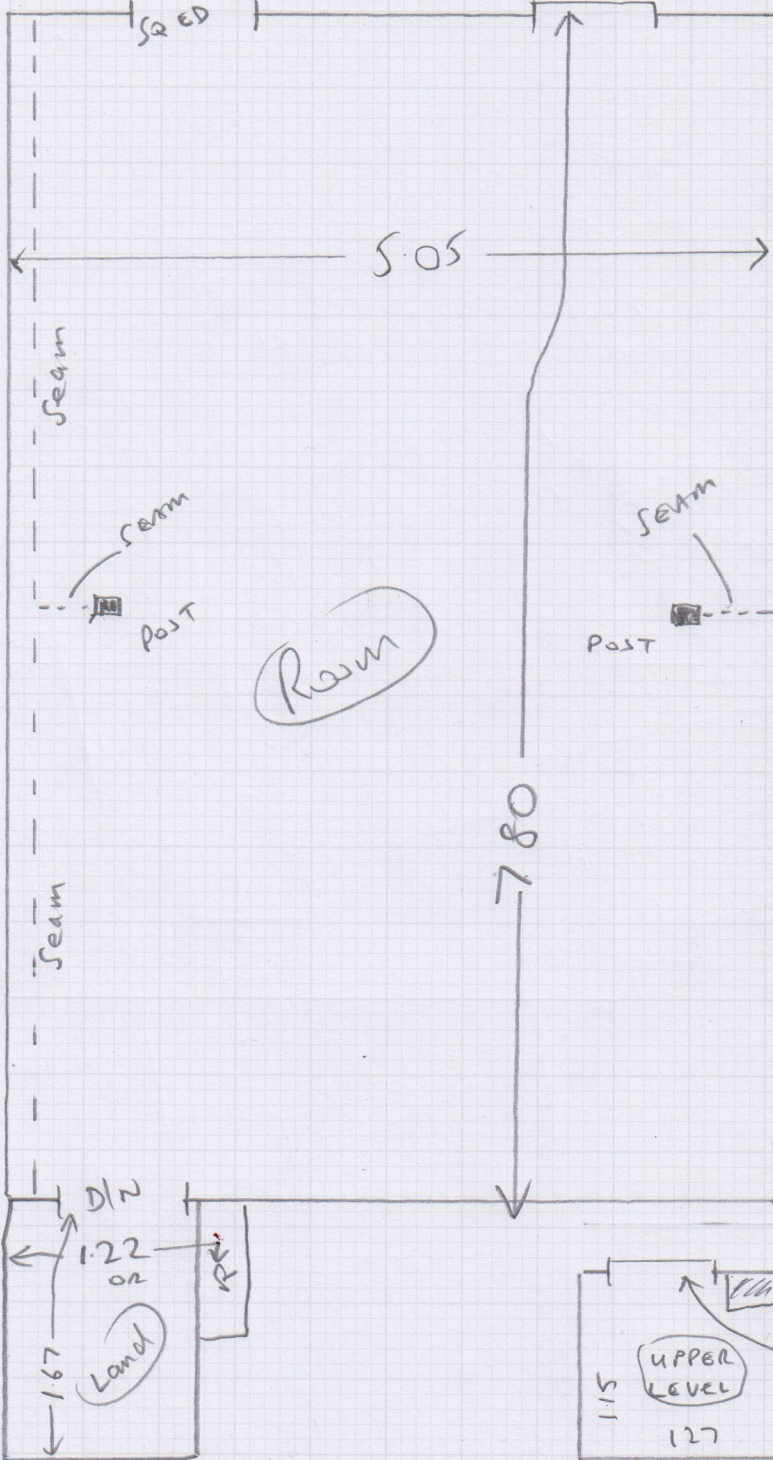

R17662

Mrs M. Lewyohn
 3 Marrayat Road
 Wimbledon
 SW19 5BB

Sheet: Tweed, 95 Pecan
 7.90 x 5m
 3.65 x 5m

(1 of 2)

FIT SQUARE EDGE
AGAINST CORK TILES

EYE TH

R17662

JOHN M. LEWIS

Name 3 MARYAT ROAD

Address WIMBLEDON

SW19 5BB

Tel:

Sheet Tweed, 95 Pecan

7.90 x 5m

3.65 x 5m

(13) 0.43 x 0.85

Hall 0.95 x 1.90

2 OF 2