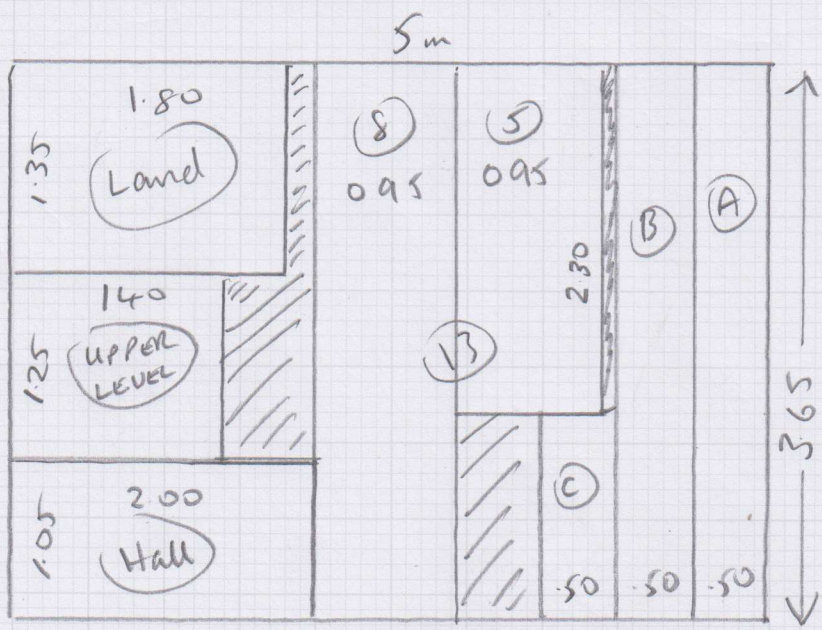

R17662

Mrs M. Lewyohn
 3 Marrayat Road
 Wimbledon
 SW19 5BB

Sheet: Tweed, 95 Pecan
 7.90 x 5m
 3.65 x 5m

(1 of 2)

FIT SQUARE EDGE
AGAINST CORK TILES

EYE TH

R17662

JOHN M. LEWIS

Name 3 MARYAT ROAD

Address WIMBLEDON

SW19 5BB

Tel:

Sheet Tweed, 95 Pecan

7.90 x 5m

3.65 x 5m

(13) 0.43 x 0.85

Hall 0.95 x 1.90

2 OF 2