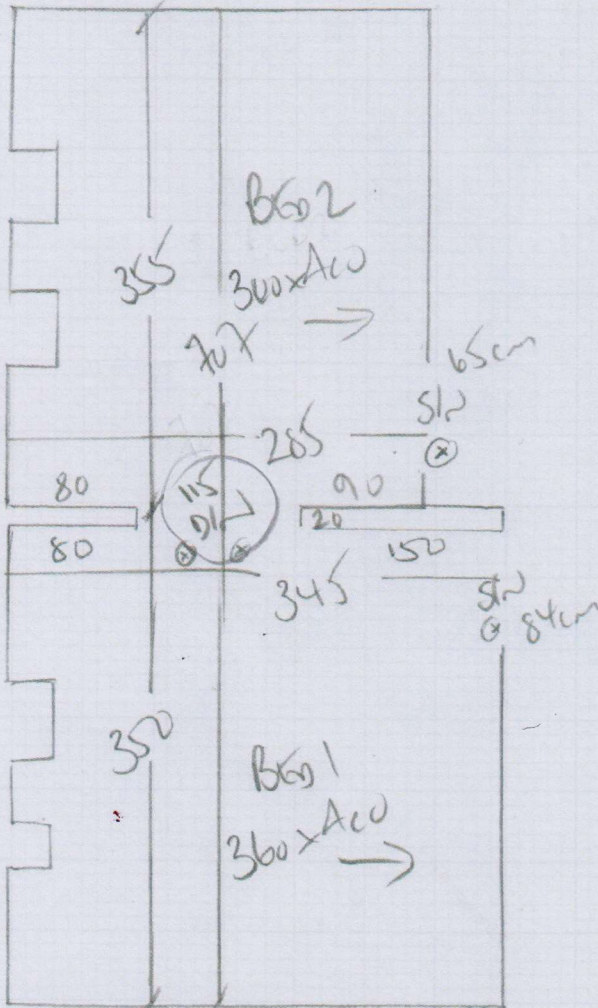

2 Beds in Basement

Job No: R17673
 Name: HUGHES
 Address: 241 Thurston Road
 SW19 4JG

TRAMME LINES
 Colca 11610

B601 360 x 400
 B602 300 x 400
660 x 400

CONCRETE FRAMES LVL LINES ON TOP STICK CRIPPER + DOOR BARS

NO UPLIFTS

NO FURNITURE

ALI DOOR BARS

~~ALI DOOR BARS~~

Builds there until 4:30-5
 If he has gone, there is a key safe
 on the railings.

Press 436 + it will open + you
 will get the door key. Please put back
 when done.