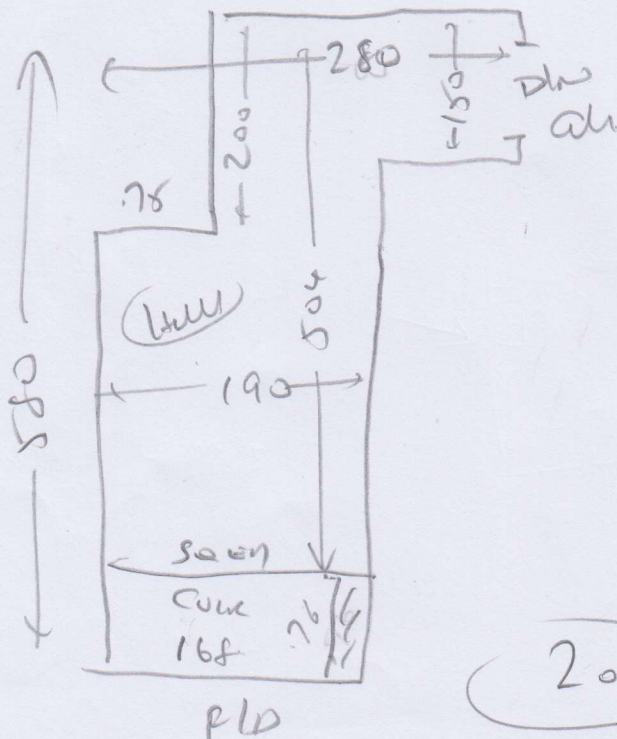

74cm wide
Turn at both
sides (64cm
runner)

76cm wide carpet
Turn at both sides
to finish 66cm
wide runner
(11)

14 stars
66cm runner

76cm wide carpet
Turn at both sides
to finish 66cm runner
(3)

R17692

MRS L. HODGSON
Flat 1
24 Arterberry Road
R. Park
SW20 8AH

Mersey, 149
7.80 x 4m

FRONT DOOR

1.80 x 1m COIL
Finish 76cm wide

(1002)

Layout

R17692

MRS L. HODGSON

Flat 1

24 Arterberry Road

R Park

SW20 8AH

② 0462079 (64cm runner) turned at both sides

1/2 land 1.32 or 1.81

~~⑬ 0462086~~
~~1.32 or 1.81~~

OR ⑭ runner 66cm wide (turned at sides)

Furniture allow
 with F/Back
 needs sledge