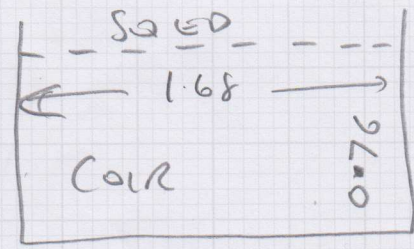

74cm wide
Turn at both
sides (64cm
runner)

76cm wide carpet
Turn at both sides
to finish 66cm
wide runner
(11)

14 stars
66cm runner

76cm wide carpet
Turn at both sides
to finish 66cm runner
(3)

R17692

MRS L. HODGSON
Flat 1
24 Arterberry Road
R. Park
SW20 8AH

Mersey, 149
7.80 x 4m

FRONT DOOR

1.80 x 1m COIL
Finish 76cm wide

(1002)

Layout

R17692

MRS L. HODGSON

Flat 1

24 Arterberry Road

R Park

SW20 8AH

② 0462079 (64cm runner) turned at both sides

1/2 land 1.32 or 1.81

~~⑬ 0462086~~
~~1.32 or 1.81~~

OR ⑭ runner 66cm wide (turned at sides)

Furniture allow
 with F/Back
 needs sledge