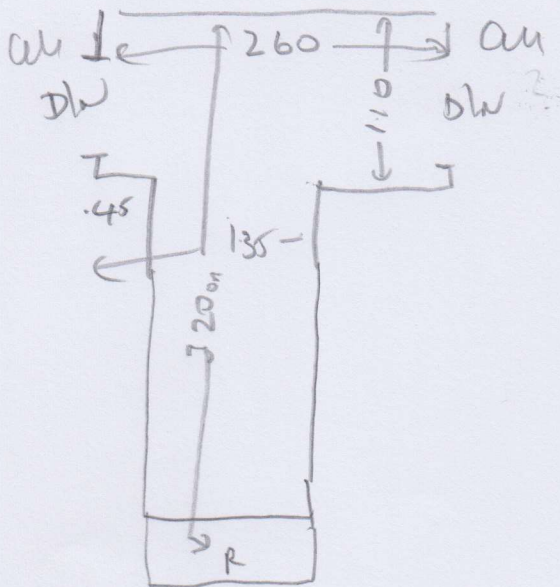

74cm wide
Turn at both
sides (64cm
runner)

76cm wide carpet
Turn at both sides
to finish 66cm
wide runner
(11)

14 stars
66cm runner

76cm wide carpet
Turn at both sides
to finish 66cm runner
(3)

R17692

MRS L. HODGSON
Flat 1
24 Arterberry Road
R. Park
SW20 8AH

Mersey, 149
7.80 x 4m

FRONT DOOR

1.80 x 1m COIL
Finish 76cm wide

(1002)

Layout

R17692

MRS L. HODGSON

Flat 1

24 Arterberry Road

R Park

SW20 8AH

② 0462079 (64cm runner) turned at both sides

1/2 land 1.32 or 1.81

~~⑬ 0462086~~
~~1.32 or 1.81~~

OR ⑭ runner 66cm wide (turned at sides)

Furniture allow
 with F/Back
 needs sledge