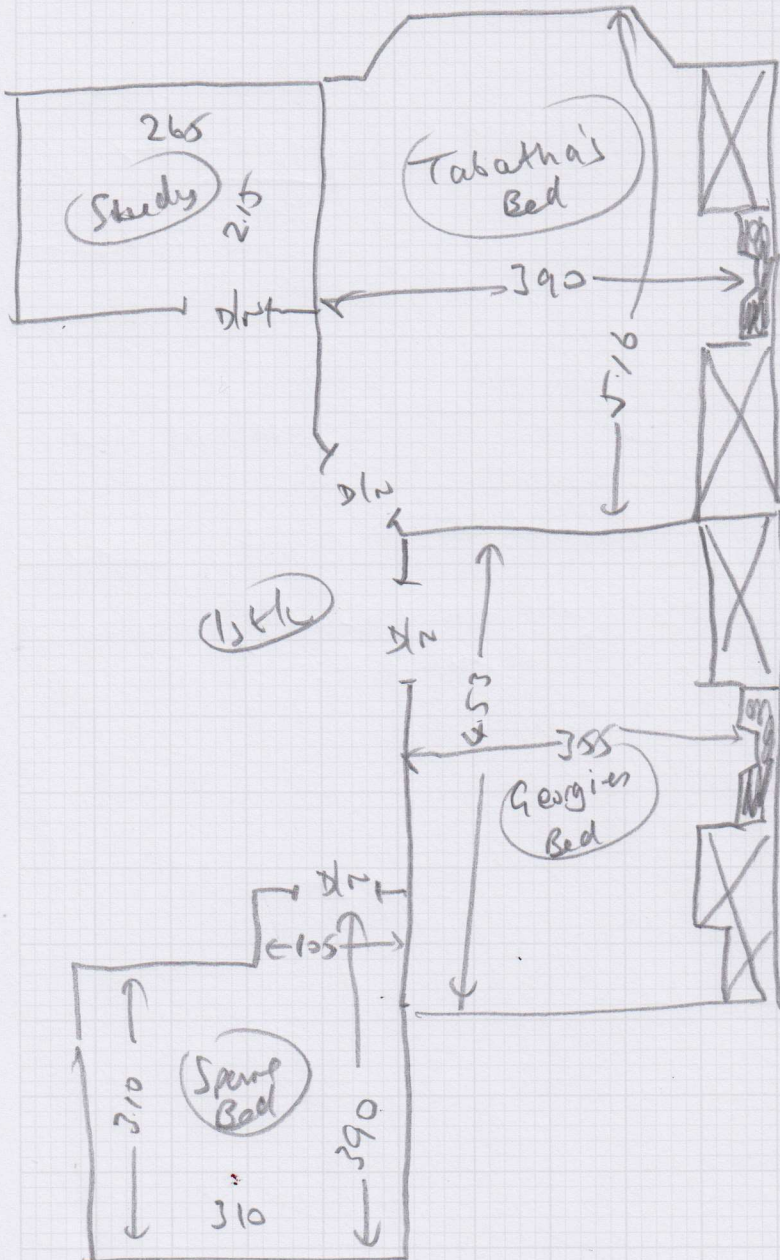

R17698

Mrs F. CAREY
Name:
15 Dunmore Road
Address:
Raynes Park
Tel: SW20 8TN

Fire bar FLO 490

Tabatha 5.25 x 4m
Georgina 4.65 x 4m
Spare bed 3.20 x 4m
Study 2.25 x 4m

Existing sledge
Drops allowed for
on L stairs job
(same day)
(R17698)

(1021)