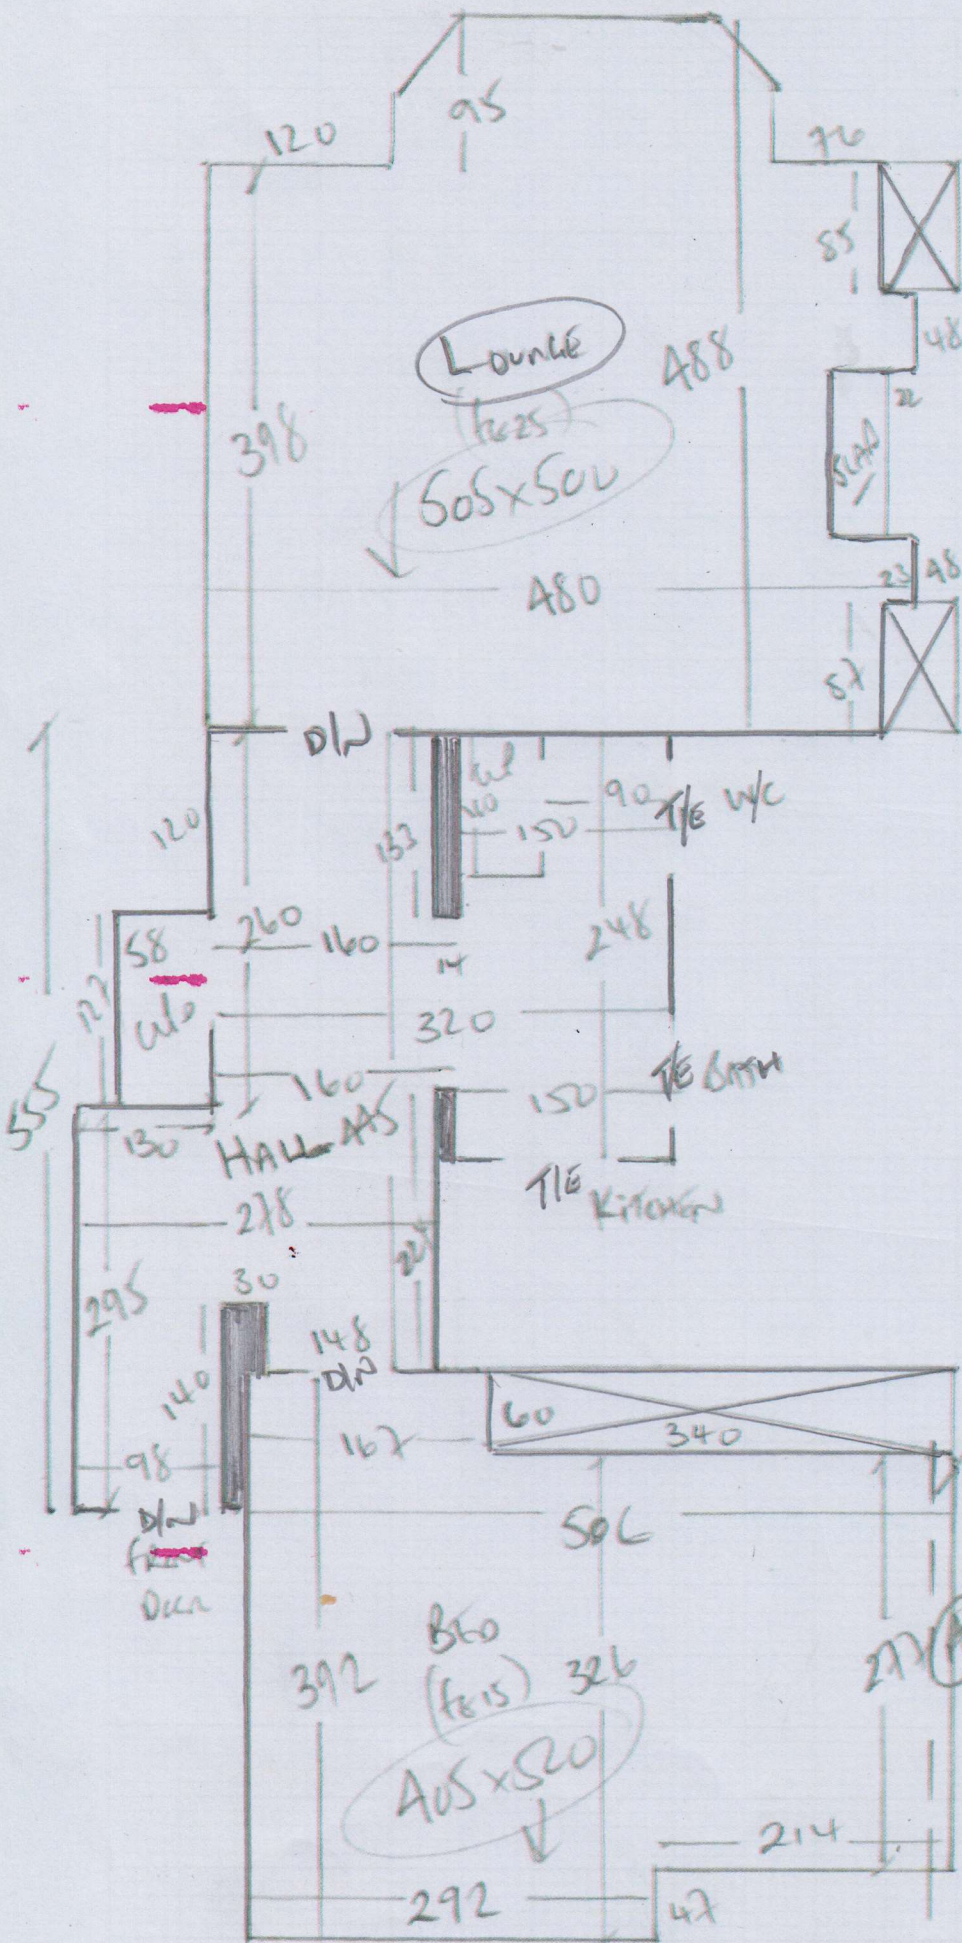

RITXIZ VAN STOLK  
~~XXXXXXXXXX~~  
 37 HULLWITAM C7  
 RANARAH GORIS  
 SWB BUW

HAVANA  
 COLOR HAV 03

RAW 570 x 600  
 LUNE 505 x 500  
 650 405 x 600  
1480 x 500

74 m<sup>2</sup>

~~XXXXXXXXXXXXXXXXXXXX~~  
~~XXXXXXXXXXXXXXXXXXXX~~  
~~XXXXXXXXXXXXXXXXXXXX~~

(1 of 2)

R17712  
~~DECHAVAN~~ VAN STOLK  
 37A HUNTERMAN CT  
 LAWRENCE MASS  
 SW6 3W

FIT INTO CUPBOARDS  
 IN HALL

SEAMHOLE  
 FINER

20F2