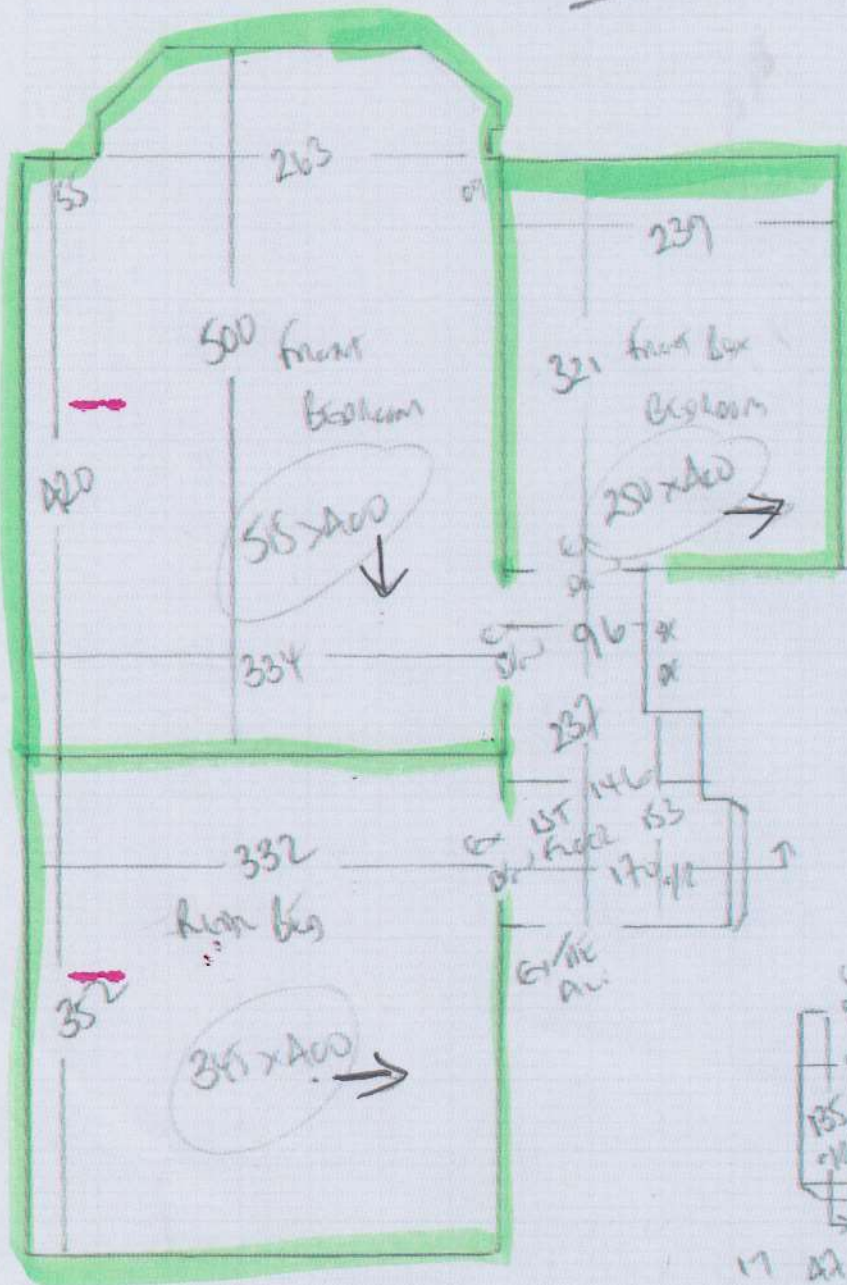

CUSTOMERS OWN UNDERLAY
 WILL BE ON SITE
 TROJANE DREAMWALK 11MM PU foam

R123
 MATEEN
 65 FAIRWAY
 SW20 9DN

~~101~~ 101

To Have
 Dk/W 55 x 200
 1/4 90 x 110
 81
 40 x 81
 W9 67 x 77
 W8 77 x 112
 W7 66 x 91
 17 40 x 81
 1st - Glass front

Totalling to
 1st floor
 ↓

W4 65 x 84
 W5 75 x 104
 W6 66 x 71
 31
 47 x 74
 xx

3 BEDROOMS ONLY
 Soft Velvet Colored Sub 71
 front Bed 515 x 400
 Rear Bed 345 x 400
 Box Bed 250 x 400

11.10 x 400 **4440m²**