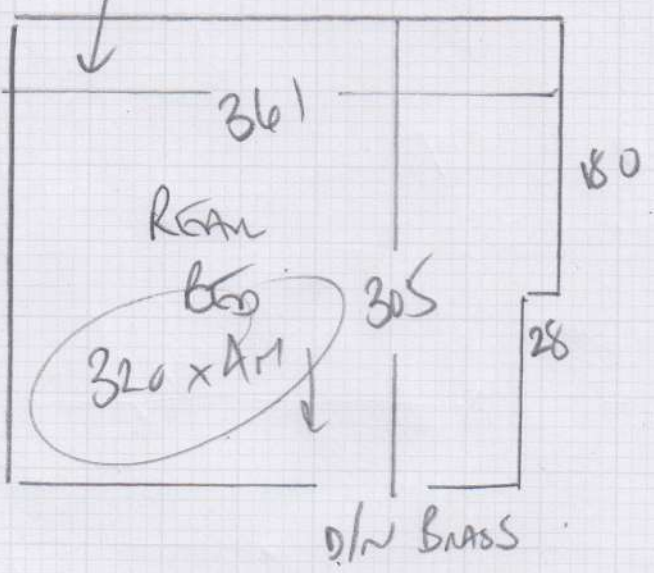

mrcarpet
 Job No: R17724
 Name: GARRETT
 Address: 41 LAMBTON ROAD
 SW20 0LLW
 Tel:
 Sheet: of:

BOOKCASE TO MOVE
 (IMAN OK)

SCAME TWIST '42'
 Coral A225 fossil

320 x 411
 1280m²

CUSTOMER TO MOVE FURNITURE + CLEAR ROOM
 (EXCEPT BOOKCASE)
 CUSTOMER WILL WALK CARPET + UNDERLAY
 SUPPLY AND FIT NEW BRASS D/N APPROX TO REPLACE COVERLASE
 (ANCO)