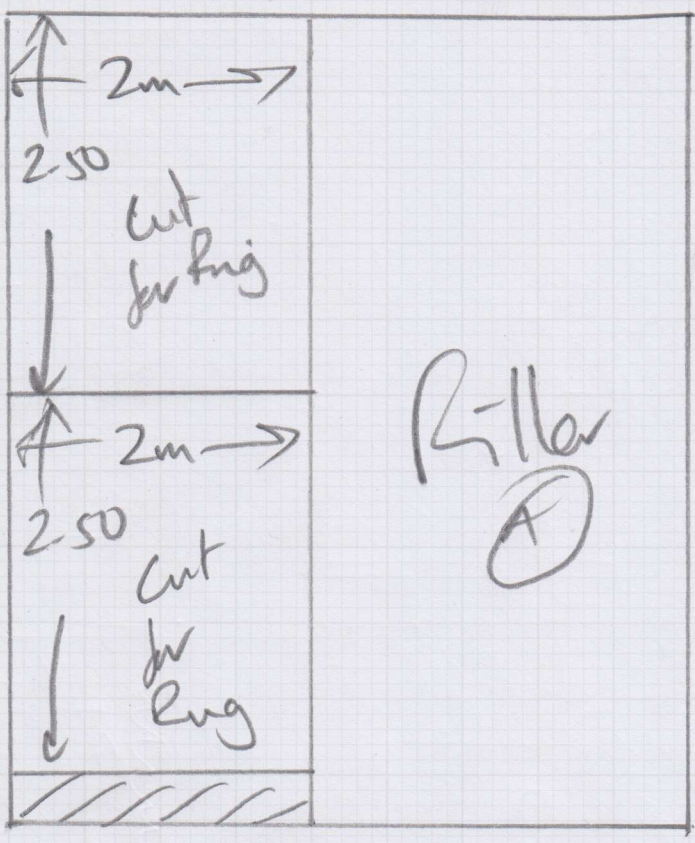

mrcarpet
 Job No: R17733.
 Name: Shields
 Address: Appt 4 The Ridge
 Ridgemannt Rd
 Sunningdale
 Tel: _____
 Sheet: _____ of _____
 SLS 9RN

Silkbury below 110
 5-35 x 4m
 5-35 x 4m

leave rugs
 @ warehouse

Ring Job
 Stone 1hr
 BA coming
 to SITE
 FOR ACCESS