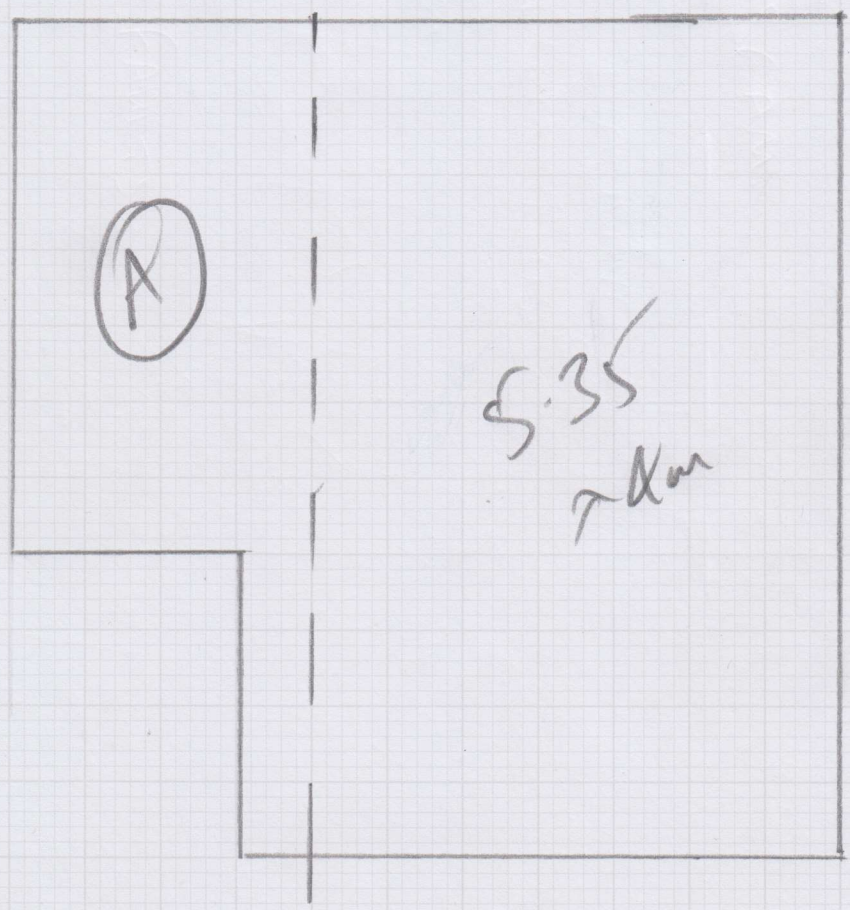

mrcarpet
 Job No: R17733.
 Name: Shields
 Address: Appt 4 The Ridge
 Ridgemannt Rd
 Sunningdale
 Tel: _____
 Sheet: _____ of _____
 SLS 9RN

Silkbury below 110
 5-35 x 4m
 5-35 x 4m

leave rugs
 @ warehouse

Ring Job
 Stone 1hr
 BA coming
 to SITE
 FOR ACCESS