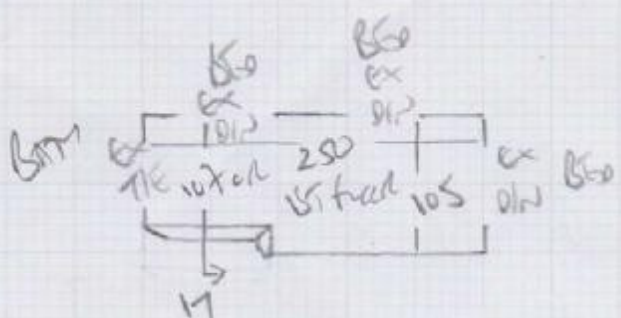

mrcarpet

Job No: K17735
 Name: ANSTEEM
 Address: 61 HUSIAE GARD
 WARRIMBOROUGH
 Sub 9DX

- 17
- 45 x 83
- w1 70 x 92
- w2 80 x 116
- w3 65 x 79
- 91
- 45 x 82
- bln 42 x 98

SLANE 1m x 50'
 Color 5026

90	310		
6	1st floor		115
SMW	90	95	125
30	4 195	w1 95	w2 95
	SMW (3x1)	95	125
		w3 100	bln 100

310 x 400
 1240m²