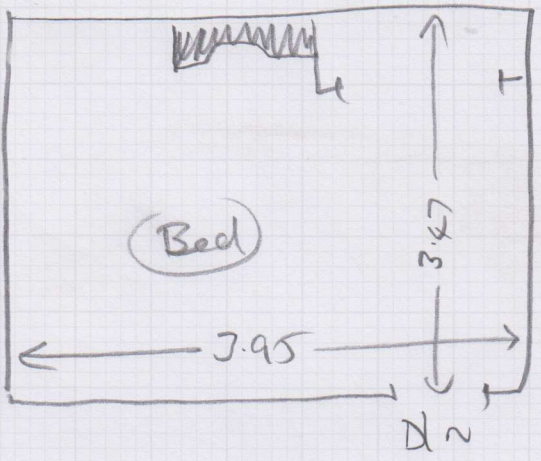

Part 2

R17739

MRS J. GRANGER
 86 Wandle Road
 MORDEN
 SM4 6AE

Burford 7 for
 Antique White
 36074

Also change 2/2ag @ bathroom door
 to ali

Beed door

(1 or 1)