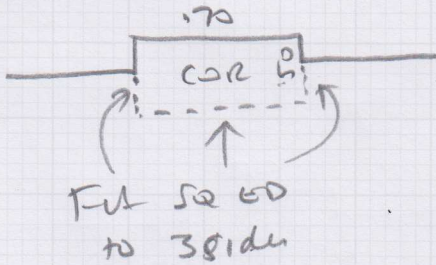

(Part 1)

Bedroom 347 x 395

Apply edge sealant around
Perimeter
under skirtings

also

Back door

(Part 1)

R17739

MS J. GRANGER
Name 86 Wandle Road

Address Morden

Tel: SM4 6AE

Sheet: of: