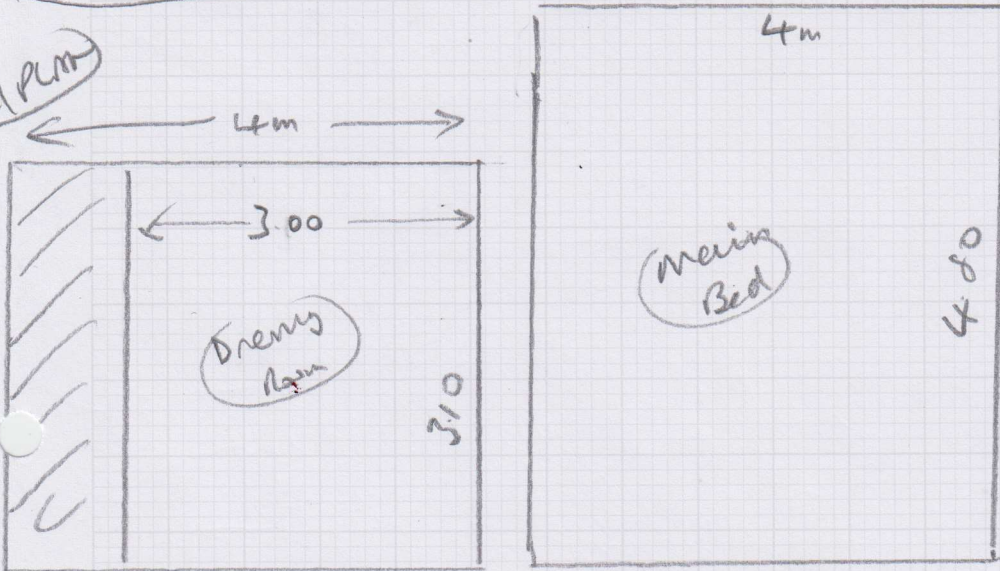

R17747

MRS M. RUSSELL  
136 Kenley Road  
Merton Park

SW19 3DW

Sheet of  
Velvet Deluxe  
DEL 884

3.20 x 4m

4.80 x 4m

Layout

Fit against existing  
ceramic tiles

Plan

10 P1