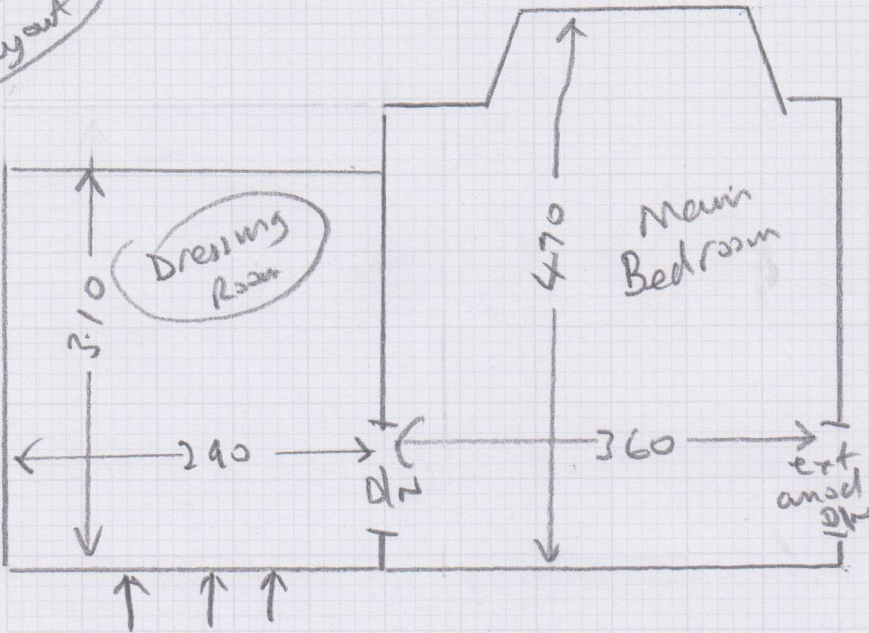

R17747

MRS M. RUSSELL  
136 Kenley Road  
Merton Park

SW19 3DW

Sheet of  
Velvet Deluxe  
DEL 884

3.20 x 4m

4.80 x 4m

Layout

Fit against existing  
ceramic tiles

Plan

10 P1