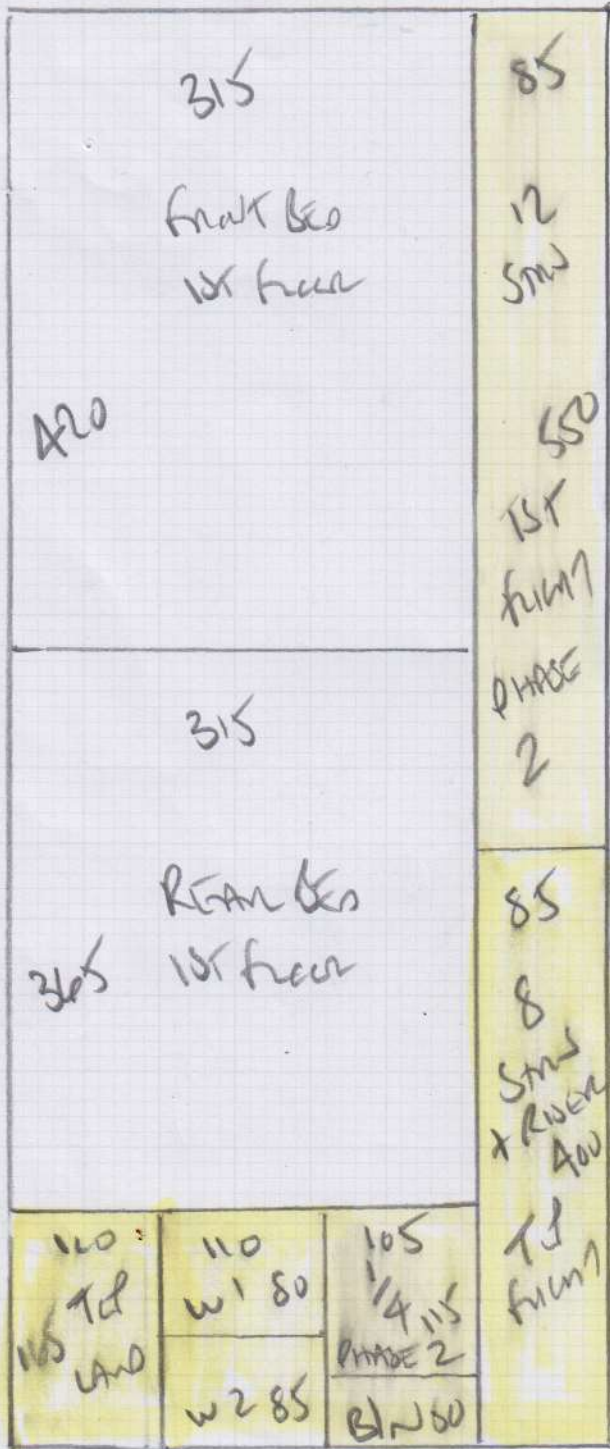

Plan 1

mrcarpet  
 Job No: R17750  
 Name: REECE  
 Address: 28 DULLEN RD  
SW20 8EJ  
 Tel: \_\_\_\_\_  
 Sheet: 1 of 3

SCALE 1:100 '42'  
 CORN 4232  
 SILVER CLOUD

Plan 1 950 x 400  
 Plan 2 600 x 400  
 1550 x 400

62m

fit ALL of SMD  
 17.1.18 done?

LOVE CARPET ON SITE  
 SOMEWHERE SAFE!!  
 ?  
 REAR BEDROOM

mrcarpets  
 Job No: R17750  
 Name: REEVE  
 Address: 28 DURIEN ROAD  
SW20 8EJ  
 Tel: \_\_\_\_\_  
 Sheet: 2 of 3

Plan 2

LEAVE ON  
 SITE FOR  
 PHASE 2  
 17/1/18

← PILE DIRECTION

SCAPE TWT '42'  
 Colour 4232  
 SILVER CLAW

STAIRS  
PHASE 2  
17/1/18  
W1 65x96  
W2 59x76  
127  
45x66

Job No: R17750  
Name: REECE  
Address: 28 DORLEN ROAD  
SW20 8EJ  
Tel: \_\_\_\_\_  
Sheet: 343

STAIRS  
PHASE 2  
FINISH  
17/1/18  
127  
45x66  
BLW 40x80  
TO HALL