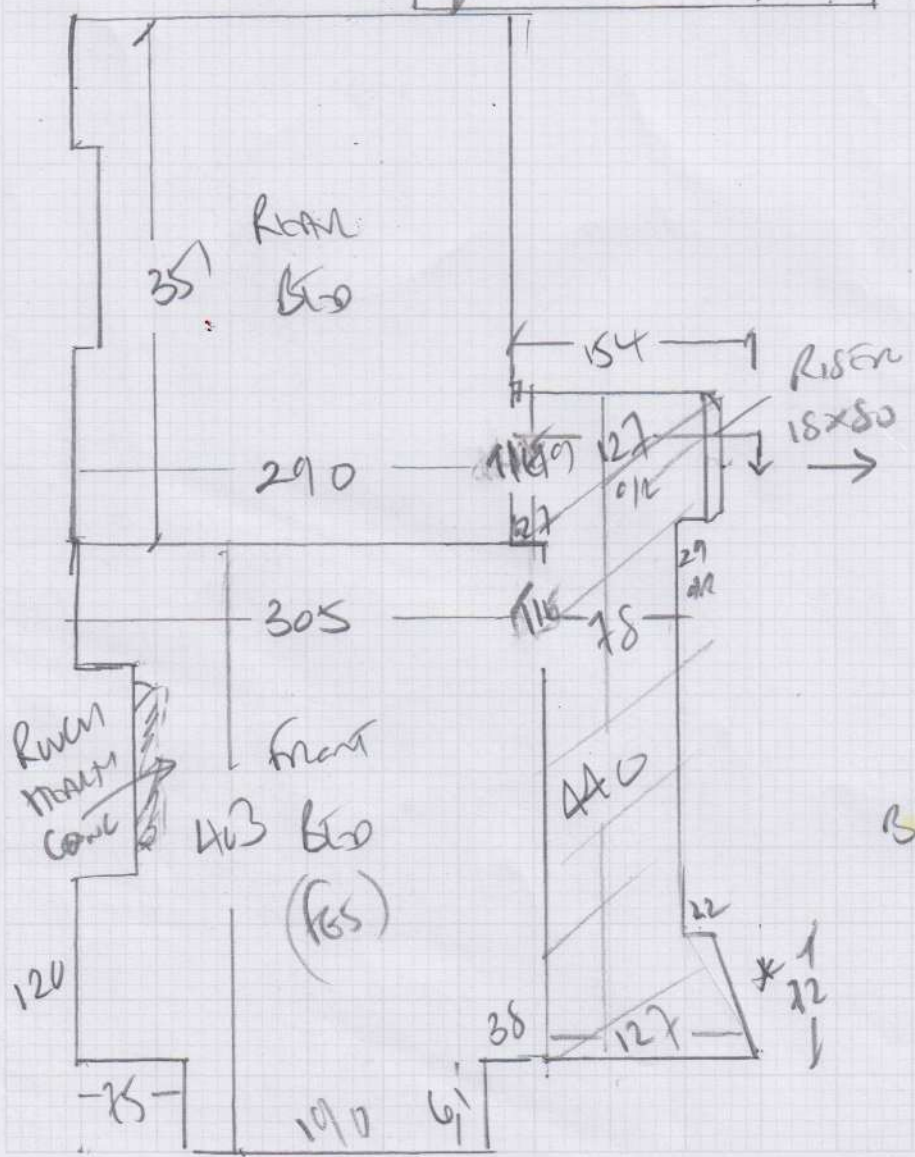

Plan 1

mrcarpet  
 Job No: R17750  
 Name: REECE  
 Address: 28 DULLEN RD  
SW20 8EJ  
 Tel: \_\_\_\_\_  
 Sheet: 1 of 3

SCALE 1:100 '42'  
 CORN 4232  
 SILVER CLOUD

Plan 1 950 x 400  
 Plan 2 600 x 400  
 1550 x 400

62m

fit ALL of SMD  
 17.1.18 done?

LOVE CARPET ON SITE  
 SOMEWHERE SAFE!!  
 ?  
 REAR BEDROOM

mrcarpets  
 Job No: R17750  
 Name: REEVE  
 Address: 28 DURIEN ROAD  
SW20 8EJ  
 Tel: \_\_\_\_\_  
 Sheet: 2 of 3

Plan 2

LEAVE ON  
 SITE FOR  
 PHASE 2  
 17/1/18

← PILE DIRECTION

SCAPE TWT '42'  
 Colour 4232  
 SILVER CLAW

STAIRS  
PHASE 2  
17/1/18  
W1 65x96  
W2 59x76  
127  
45x66

Job No: R17750  
Name: REECE  
Address: 28 DORLEN ROAD  
SW20 8EJ  
Tel: \_\_\_\_\_  
Sheet: 343

STAIRS  
PHASE 2  
FINISH  
17/1/18  
127  
45x66  
BLW 40x80  
TO HALL