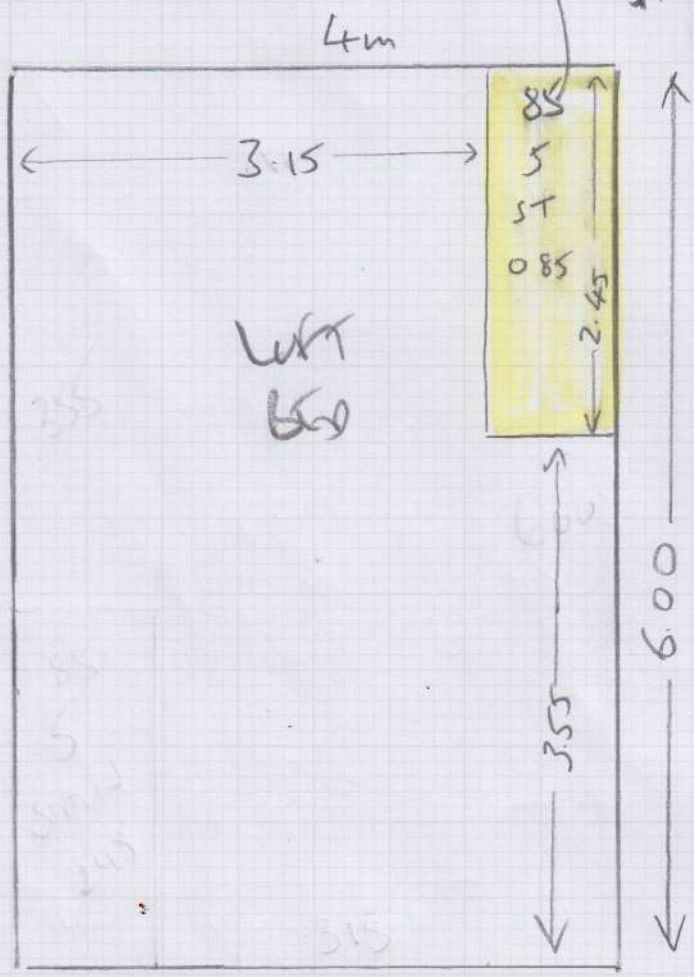

Plan 1

mrcarpet  
 Job No: R17750  
 Name: REECE  
 Address: 28 DULLEN RD  
SW20 8EJ  
 Tel: \_\_\_\_\_  
 Sheet: 1 of 3

SCALE 1:100 '42'  
 CORN 4232  
 SILVER CLOUD

Plan 1 950 x 400  
 Plan 2 600 x 400  
 1550 x 400

62m

fit ALL of SMD  
 17.1.18 done?

LOVE CARPET ON SITE  
 SOMEWHERE SAFE!!  
 ?  
 REAR BEDROOM

mrcarpets  
 Job No: R17750  
 Name: REEVE  
 Address: 28 DURIEN ROAD  
SW20 8EJ  
 Tel: \_\_\_\_\_  
 Sheet: 2 of 3

Plan 2

LEAVE ON  
 SITE FOR  
 PHASE 2  
 17/1/18

← PILE DIRECTION

SCAPE TWT '42'  
 Colour 4232  
 SILVER CLAW

STAIRS  
PHASE 2  
17/1/18  
W1 65x96  
W2 59x76  
127  
45x66

Job No: R17750  
Name: REECE  
Address: 28 DORLEN ROAD  
SW20 8EJ  
Tel: \_\_\_\_\_  
Sheet: 343

STAIRS  
PHASE 2  
FINISH  
17/1/18  
127  
45x66  
BLW 40x80  
TO HALL