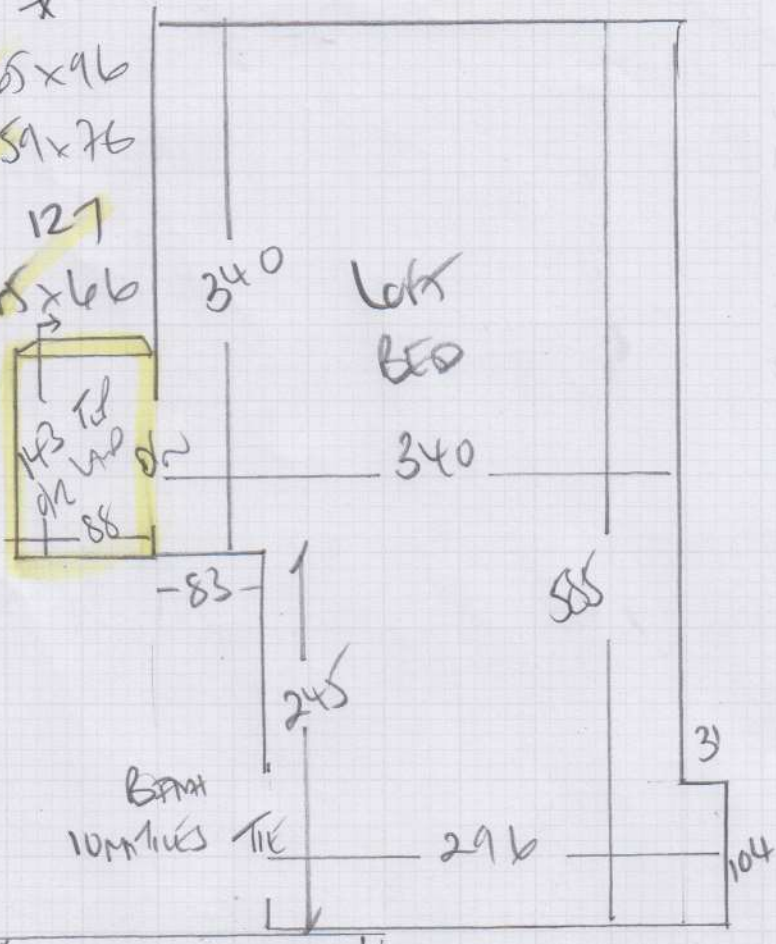

Plan 1

mrcarpet  
 Job No: R17750  
 Name: REECE  
 Address: 28 DULLEN RD  
SW20 8EJ  
 Tel: \_\_\_\_\_  
 Sheet: 1 of 3

SCALE 1:100 '42'  
 CORN 4232  
 SILVER CLOUD

Plan 1 950 x 400  
 Plan 2 600 x 400  
 1550 x 400

62m

fit ALL of SMD  
 17.1.18 done?

LOVE CARPET ON SITE  
 SOMEWHERE SAFE!!  
 ?  
 REAR BEDROOM

mrcarpets  
 Job No: R17750  
 Name: REEVE  
 Address: 28 DURIEN ROAD  
SW20 8EJ  
 Tel: \_\_\_\_\_  
 Sheet: 2 of 3

Plan 2

LEAVE ON  
 SITE FOR  
 PHASE 2  
 17/1/18

← PILE DIRECTION

SCAPE TWT '42'  
 Colour 4232  
 SILVER CLAW

STAIRS  
PHASE 2  
17/1/18  
W1 65x96  
W2 59x76  
127  
45x66

Job No: R17750  
Name: REECE  
Address: 28 DORLEN ROAD  
SW20 8EJ  
Tel: \_\_\_\_\_  
Sheet: 343