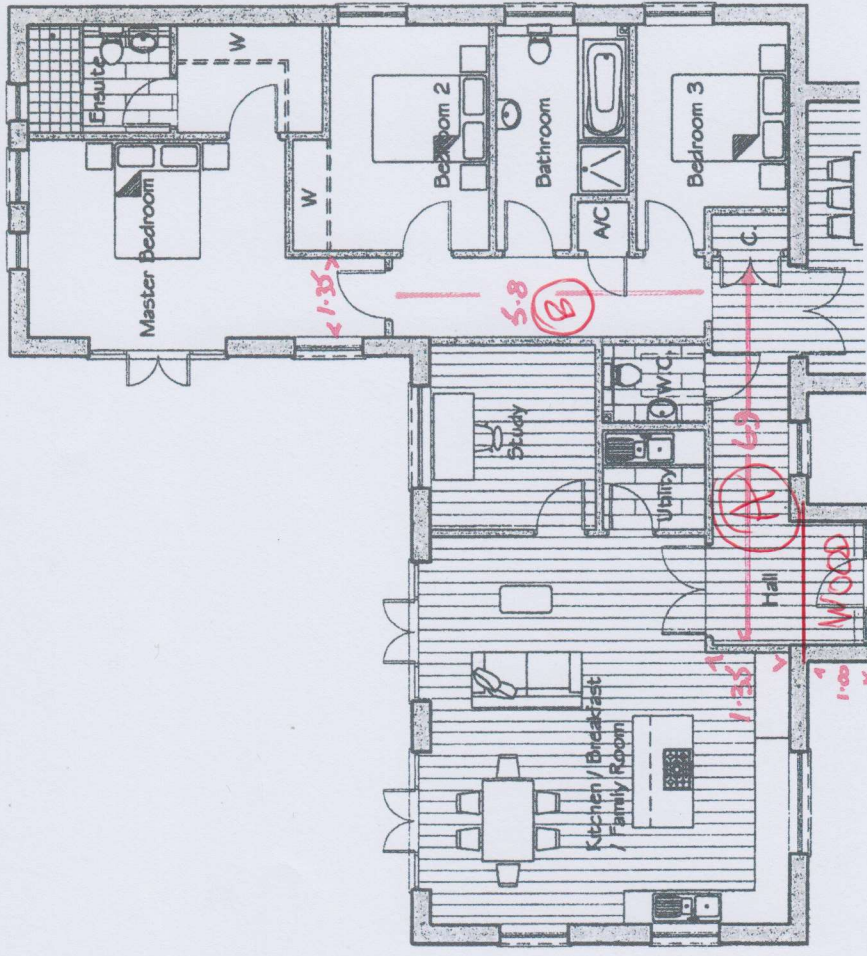

North West Elevation

R17674
Christopher Wren.
1/2.

North East Elevation

Job No: R17674
Name: Christopher When
Address: Stables Cottage
Malaw Road
Tel: Rinkneys Green
Sheet: of SL66NR

2/2

Colonial.
Contour - old Village

7m x 5m

Layout See Plan.