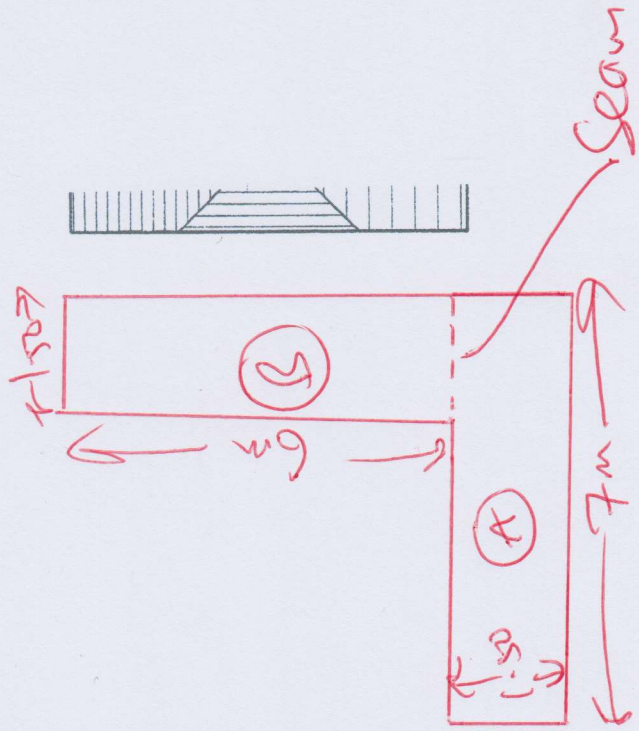

North West Elevation

R17674
Christopher Wren.
1/2.

North East Elevation

Job No: R17674
Name: Christopher When
Address: Stables Cottage
Malaw Road
Tel: Rinkneys Green
Sheet: of SL66NR

2/2

Colonial.
Contour - old Village

7m x 5m

Layout See Plan.