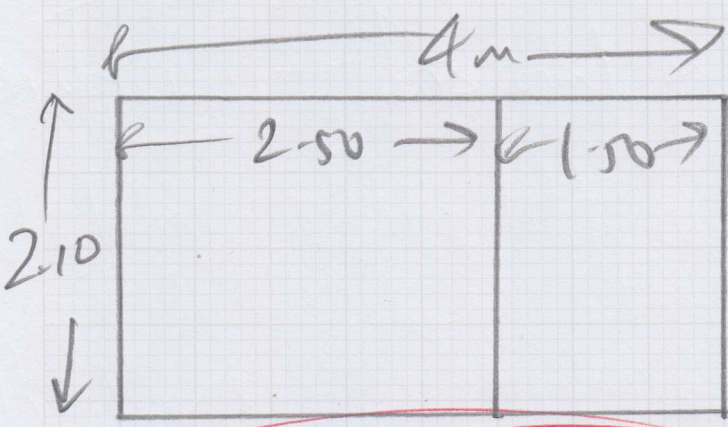

BEDROOMS

Job No: R16843
Name: LIAM SILVERA
Address: 23 BAILEY Close
Frimley
GU16 7EN.
Tel:
Sheet: of:

Please cut on site

as LIAM'S OWN MEASURES

6.10 x 4m
2.10 x 4m
(cut on site)

Ring liam I have before going on site for access