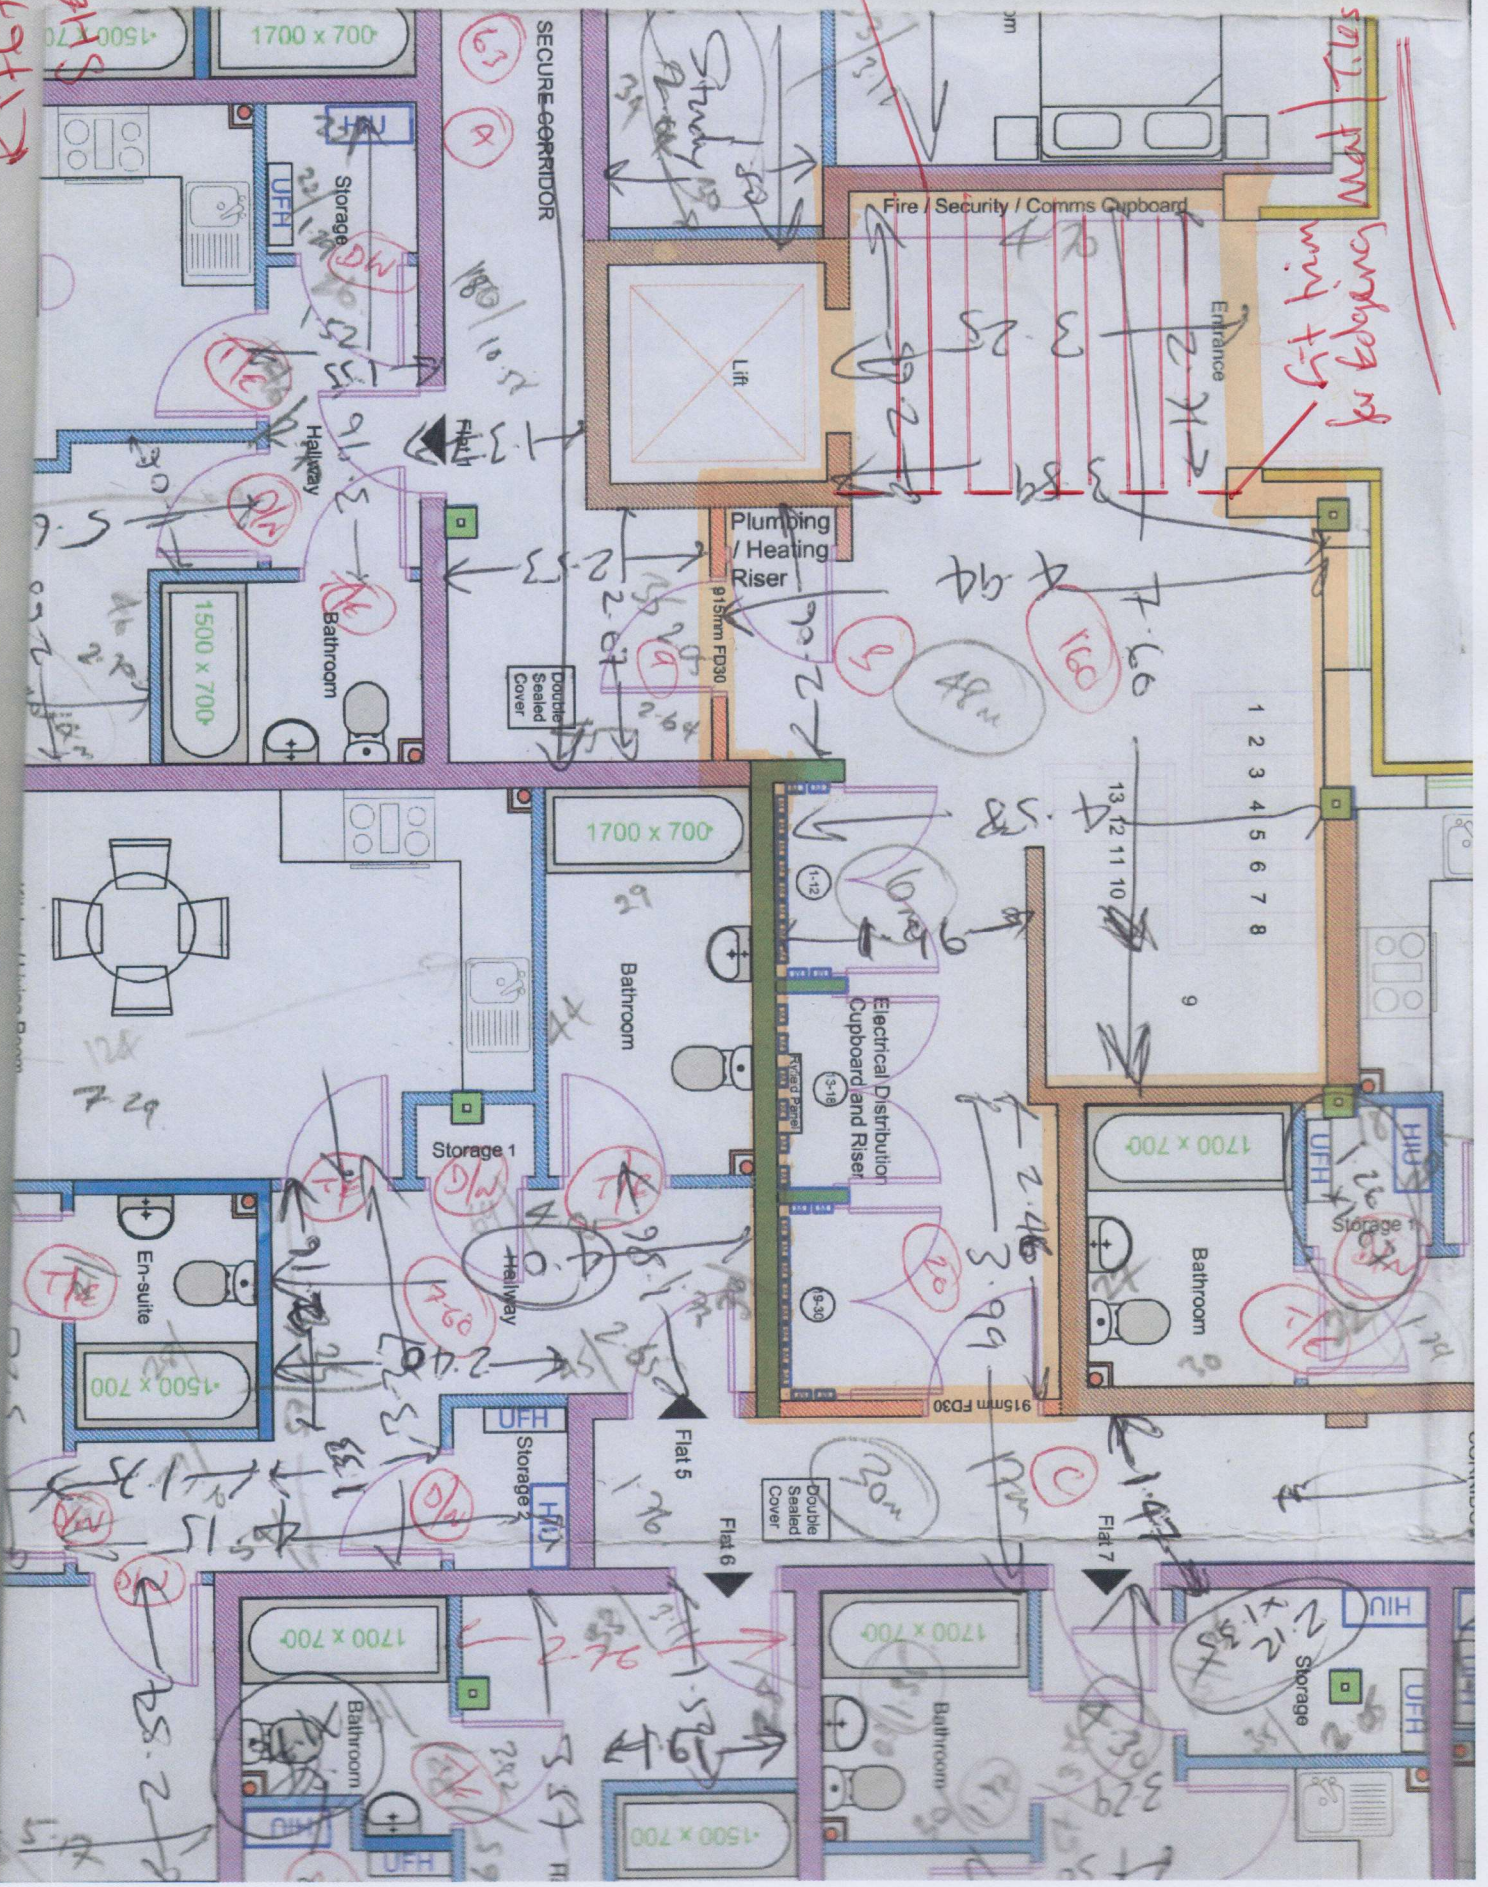

R.1767

SHED. DAN
CEND floor.

R-bed
ENTRANCE
MATTING.
LAY 2x2m
W.D.H.S.

Fit trim for edge of mat tiles

Flat 5
Flat 6
Flat 7

- 1
- 2
- 3
- 4
- 5
- 6
- 7
- 8
- 9