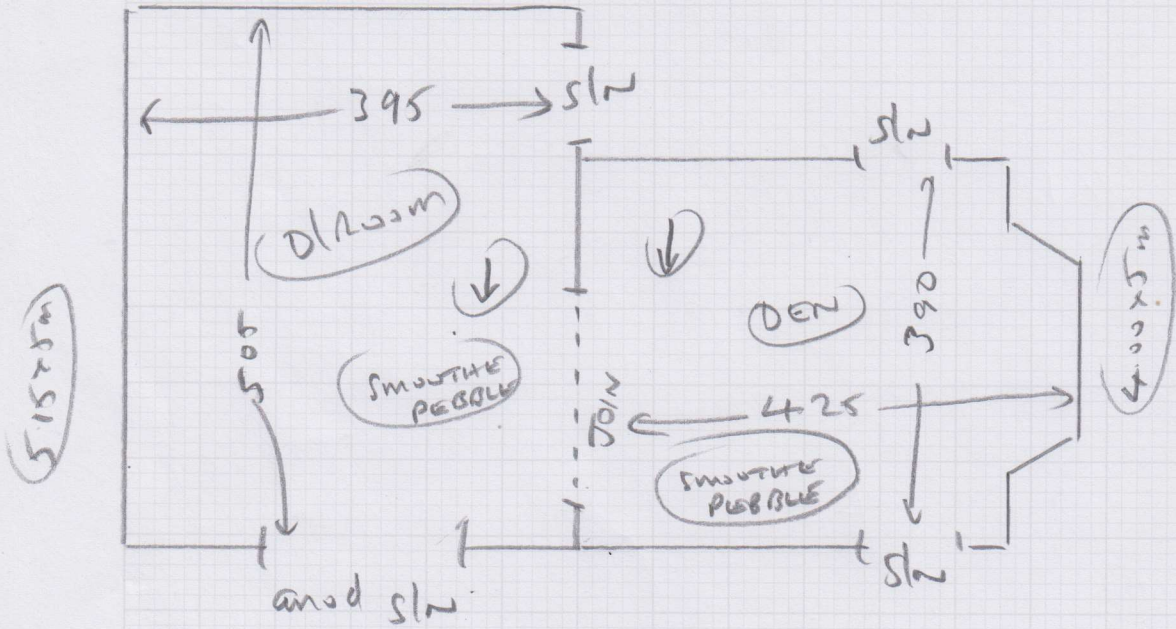

5.18 x 5m D/Room Harmony H/Bone Smoothie Pebble HH263
 4.00 x 5m Den " " " " " "
 5.70 x 5m Lounge Harmony H/Bone White Sands HH251

R17715
 MRS A. JENNINGS
 Name: 187 RICHMOND ROAD
 Address: KINGSTON
 KT2 5DD
 Sheet: of:

NO UP/LIFT
 WOOD FLOORS
 STAIRS ULLEY DOWN
 F3 to stone area to ulley
 Fit wood strips

(LOFT)