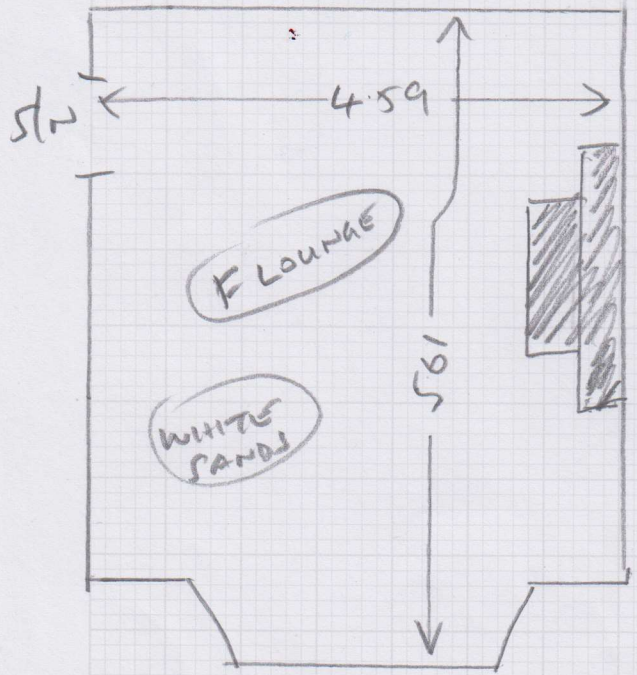

5.18 x 5m D/Room Harmony H/Bone Smoothie Pebble HH263
 4.00 x 5m Den " " " " " "
 5.70 x 5m Lounge Harmony H/Bone White Sands HH251

R17715
 MRS A. JENNINGS
 Name: 187 RICHMOND ROAD
 Address: KINGSTON
 KT2 5DD
 Sheet: of:

NO UP/LIFT
 WOOD FLOORS
 STAIRS ULLEY DOWN
 F3 to stone area to ulley
 Fit wood strips

(LOFT)