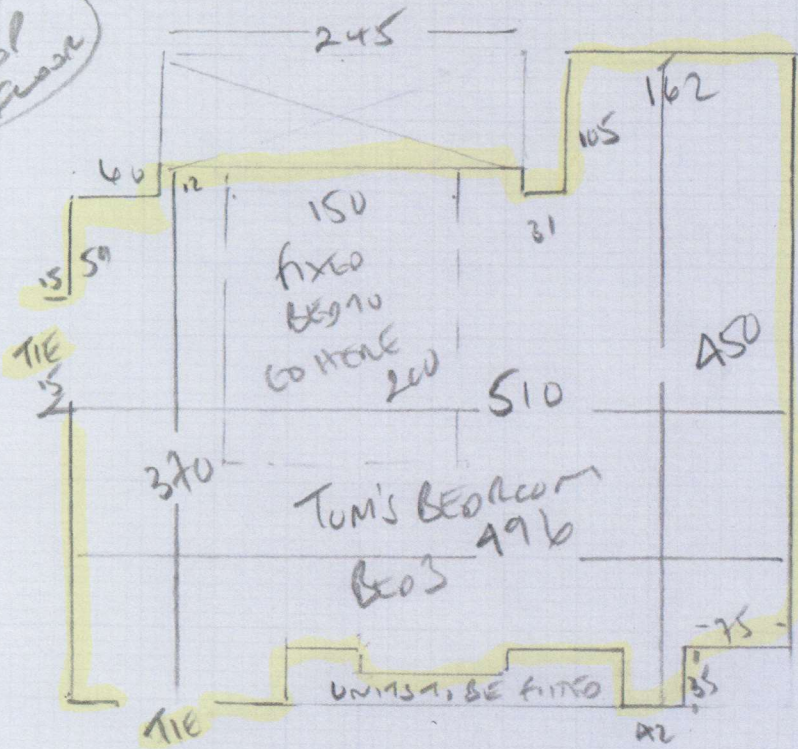

Top Floor

R17240
 WOOLMIDGE
 38 BANKSIDE
 SWIN 5NB

10mm Pa Room
 Utility
 3 BEDS

PHASE 1
 414/18

3024

15x from 2 bedrooms

Different CARPET TO REST OF HOUSE

R12240
WOODMOLE
38 BANKSIDE
SW19 5NB

JACARANDA RAMPAL COLOR GREEN

ELLIES Bedroom 130 x 140

Balcony Bedroom 120 x 140

850 x 400 34m²

LOW TO G W/LAY
2 BEDS

1 OF 4

PHASE 1
4/4/18

2x stairs + LHL

Top from Stairs
 WOOD NOSE
 Riser 25 x 86
 w1 75 x 98
 w2 85 x 120
 w3 80 x 80
 127
 50 x 86
 *

RIZZO
 WOODNOSE
 38 PANKSIDE
 SW19, SWB

Pomacur ulan
 4 stairs

TO HAVE

1st 800 x 210
 2nd 50 x 140
 27
 50 x 105
 1/4 130 x 105
 107
 50 x 105
 1/4 130 x 103
 27
 50 x 103
 Riser
 20 x 107

2x Blus
 Turn right
 hand side in
 order to be
 same as
 stairs

4024

* FINISH OVER LIP of
WILSON WAY OVER RISER
 * FIT RISER TO MATCH AS FROM DIRECTION *