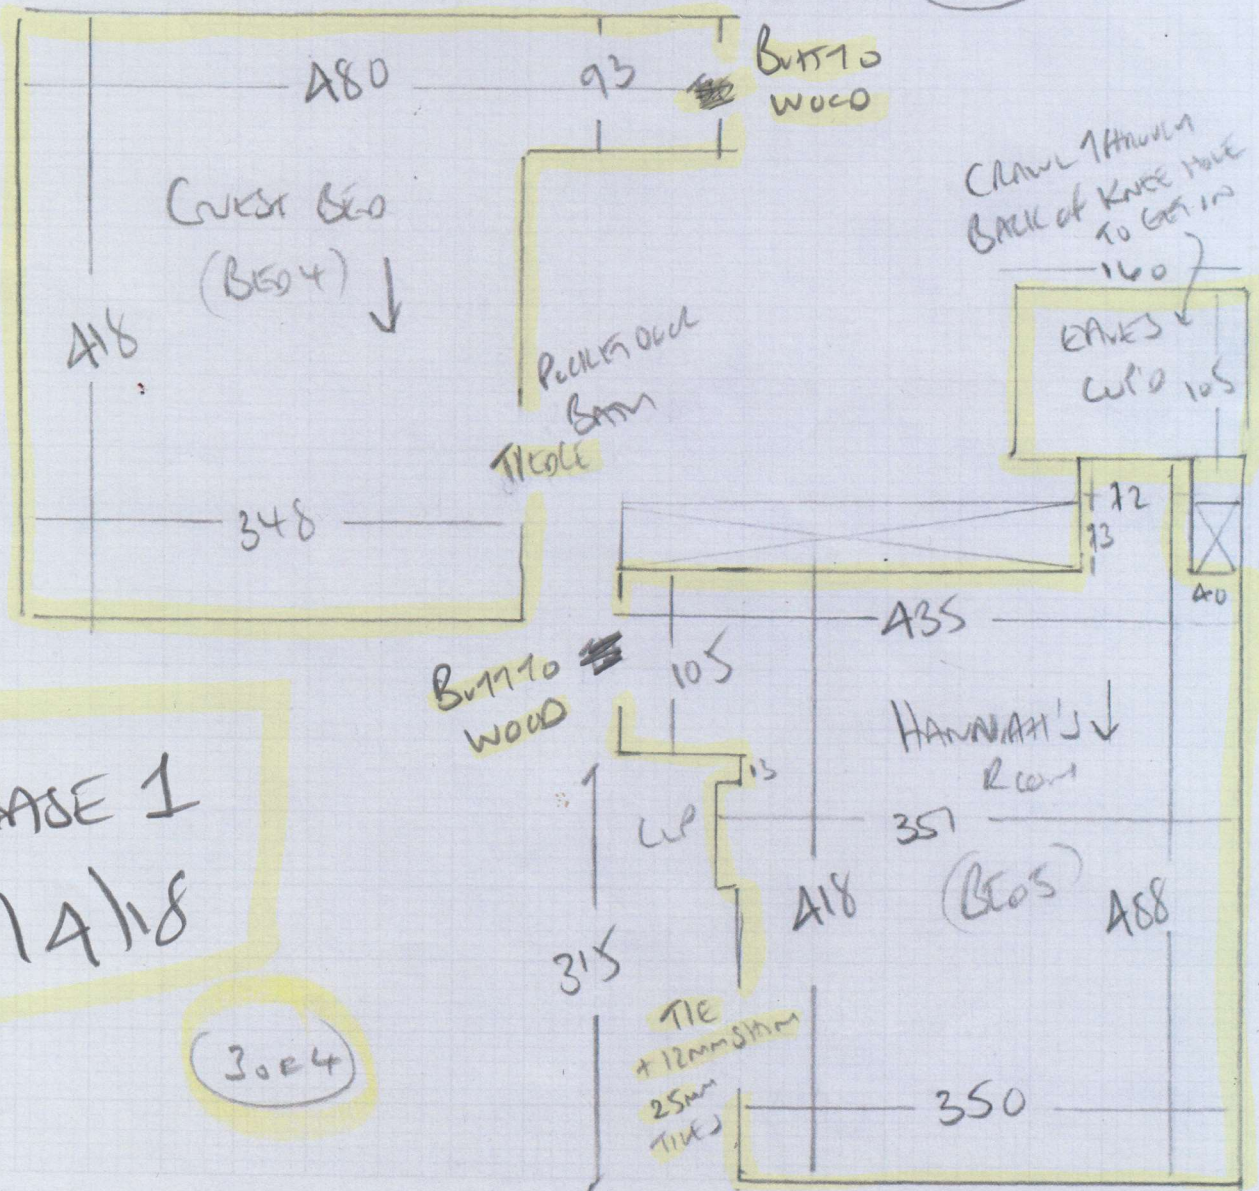

Top Floor

R17240
 WOOLMIDGE
 38 BANKSIDE
 SWIN 5NB

10mm Pa Room
 Utility
 3 BEDS

PHASE 1
 414/18

3024

15x from 2 bedrooms

Different CARPET TO REST OF HOUSE

R12240
WOODMOLE
38 BANKSIDE
SW19 5NB

JACARANDA RAMPAL COLOR GREEN

ELLIES Bedroom 130 x 140

Balcony Bedroom 120 x 140

850 x 400 34m²

LOW TO G W/LAY
2 BEDS

1 OF 4

PHASE 1
4/4/18

2x stairs + LHL

Top from Stairs
 WOOD NOSE
 Riser 25 x 86
 w1 75 x 98
 w2 85 x 120
 w3 80 x 80
 127
 50 x 86
 *

RIZZO
 WOODNOSE
 38 PANKSIDE
 SW19, SWB

Pomacur ulan
 4 stairs

TO HAVE

1st 800 x 210
 2nd 50 x 140
 27
 50 x 105
 1/4 130 x 105
 107
 50 x 105
 1/4 130 x 103
 27
 50 x 103
 Riser
 20 x 107

2x Blus
 Turn right
 hand side in
 order to be
 same as
 stairs

4024

* FINISH OVER LIP of
WILSON WAY OVER RISER
 * FIT RISER TO MATCH AS FROM DIRECTION *