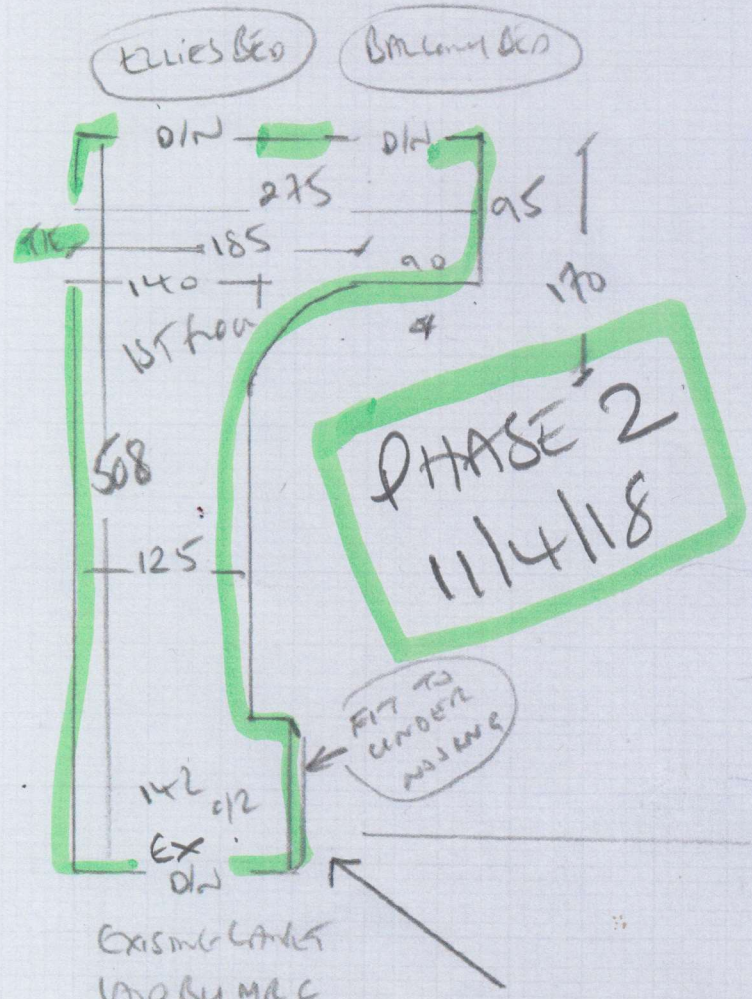

Top Floor

R17240
 WOOLMIDGE
 38 BANKSIDE
 SWIN 5NB

10mm Pa Room
 Utility
 3 BEDS

PHASE 1
 414/18

3024

15x from 2 bedrooms

Different CARPET TO REST OF HOUSE

R12240
WOODMOLE
38 BANKSIDE
SW19 5NB

JACARANDA RAMPAL COLOR GREEN

ELLIES Bedroom 130 x 140

Balcony Bedroom 120 x 140

850 x 400 34m²

LOW TO G W/LAY
2 BEDS

1 OF 4

PHASE 1
4/4/18

2x stairs + LHL

Top from Stairs
 WOOD NOSE
 Riser 25 x 86
 w1 75 x 98
 w2 85 x 120
 w3 80 x 80
 127
 50 x 86
 *

RIZZO
 WOODNOSE
 38 PANKSIDE
 SW19, SWB

Pomacur ulan
 4 stairs

TO HAVE

1st 800 x 210
 2nd 50 x 140
 27
 50 x 105
 1/4 130 x 105
 107
 50 x 105
 1/4 130 x 103
 27
 50 x 103
 Riser
 20 x 107

2x Blus
 Turn right
 hand side in
 order to be
 same as
 stairs

4024

* FINISH OVER LIP of
WILSON WAY OVER RISER
 * FIT RISER TO MATCH AS FROM DIRECTION *