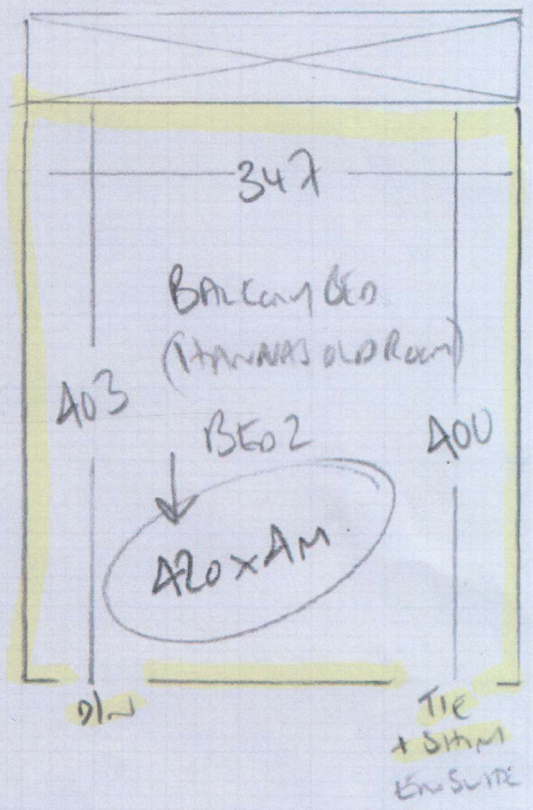

Top Floor

R17240
 WOOLMIDGE
 38 BANKSIDE
 SWIN 5NB

10mm Pa Room
 Utility
 3 BEDS

PHASE 1
 414/18

3024

15x from 2 bedrooms

Different CARPET TO REST OF HOUSE

R12240
WOODMOLE
38 BANKSIDE
SW19 5NB

JACARANDA RAMPAL COLOR GREEN

ELLIES Bedroom 130 x 140

Balcony Bedroom 120 x 140

850 x 400 34m²

LOW TO G W/LAY
2 BEDS

1 OF 4

PHASE 1
4/4/18

2x stairs + LHL

Top from Stairs
 WOOD NOSE
 Riser 25 x 86
 w1 75 x 98
 w2 85 x 120
 w3 80 x 80
 127
 50 x 86
 *

RIZZO
 WOODNOSE
 38 PANKSIDE
 SW19, SWB

Pomacur ulan
 4 stairs

TO HAVE

1st 800 x 210
 2nd 50 x 140
 27
 50 x 105
 1/4 130 x 105
 107
 50 x 105
 1/4 130 x 103
 27
 50 x 103
 Riser
 20 x 107

2x Blus
 Turn right
 hand side in
 order to be
 same as
 stairs

4024

* FINISH OVER LIP of
WILSON WAY OVER RISER
 * FIT RISER TO MATCH AS FROM DIRECTION *