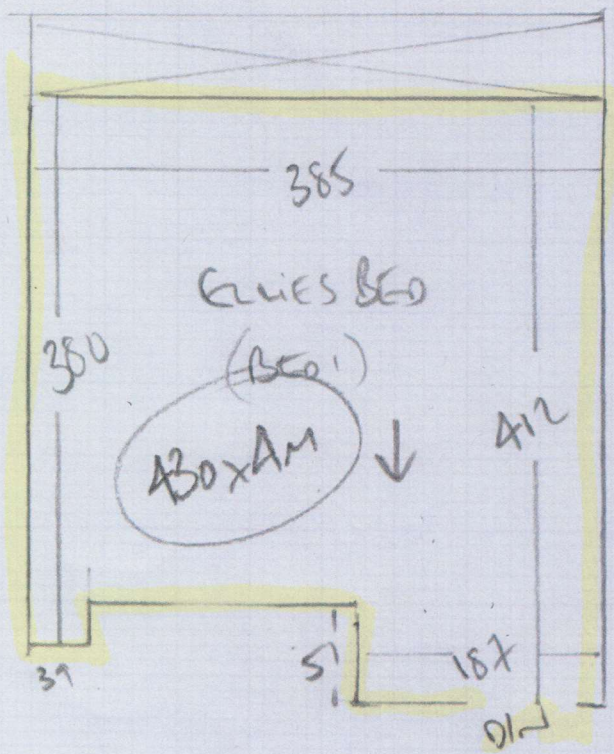

Top Floor

R17240
 WOOLMIDGE
 38 BANKSIDE
 SWIN 5NB

10mm Pa Room
 Utility
 3 BEDS

PHASE 1
 414/18

3024

15x from 2 bedrooms

Different CARPET TO REST OF HOUSE

R12240
WOODMOLE
38 BANKSIDE
SW19 5NB

JACARANDA RAMPAL COLOR GREEN

ELLIES Bedroom 130 x 140

Balcony Bedroom 120 x 140

850 x 400 34m²

LOW TO G W/LAY
2 BEDS

1 OF 4

PHASE 1
4/4/18

2x stairs + LHL

Top from Stairs
 WOOD NOSE
 Riser 25 x 86
 w1 75 x 98
 w2 85 x 120
 w3 80 x 80
 127
 50 x 86
 *

RIZZO
 WOODNOSE
 38 PANKSIDE
 SW19, SWB

Pomacur ulan
 4 stairs

TO HAVE

1st 800 x 210
 2nd 50 x 140
 27
 50 x 105
 1/4 130 x 105
 107
 50 x 105
 1/4 130 x 103
 27
 50 x 103
 Riser
 20 x 107

2x Blus
 Turn right
 hand side in
 order to be
 same as
 stairs

4024

* FINISH OVER LIP of
WILSON WAY OVER RISER
 * FIT RISER TO MATCH AS FROM DIRECTION *