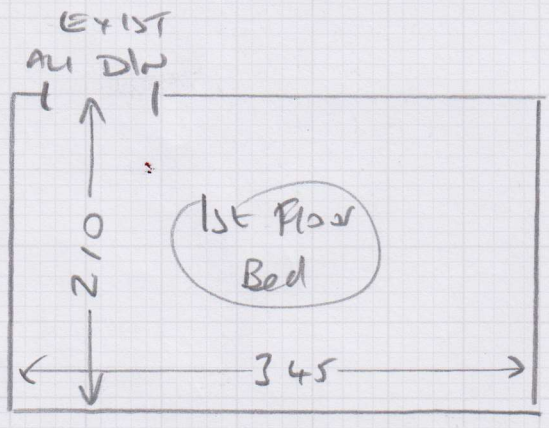

Part 2

R17773
 Mrs CALLEN
 35 FAIRLAWN RD
 WIMBLEDON
 SW19 3QR

Tel:
 Sloane Twist 50
 SL0 5026
 Gun metal
 ↙ 5.90 x 5m
 ↘ 2.20 x 4m

MUST FIT DOUBLE
PADRELT AS CUSTOMER
 HAS BAD BILLING PROBLEM

Top 1

Part 2 of job