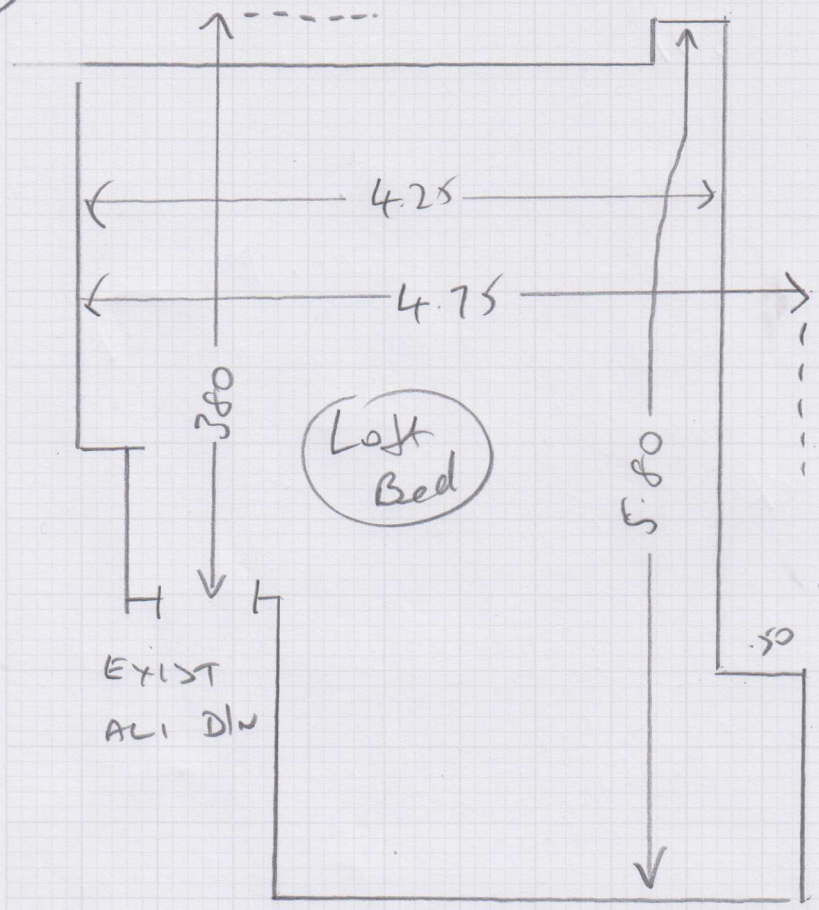

Part 2

R17773
 Mrs CALLEN
 35 FAIRLAWN RD
 WIMBLEDON
 SW19 3QR

Tel:
 Sloane Twist 50
 SL0 5026
 Gun metal
 ↙ 5.90 x 5m
 ↘ 2.20 x 4m

MUST FIT DOUBLE
PADRELT AS CUSTOMER
 HAS BAD BILLING PROBLEM

Top 1

Part 2 of job