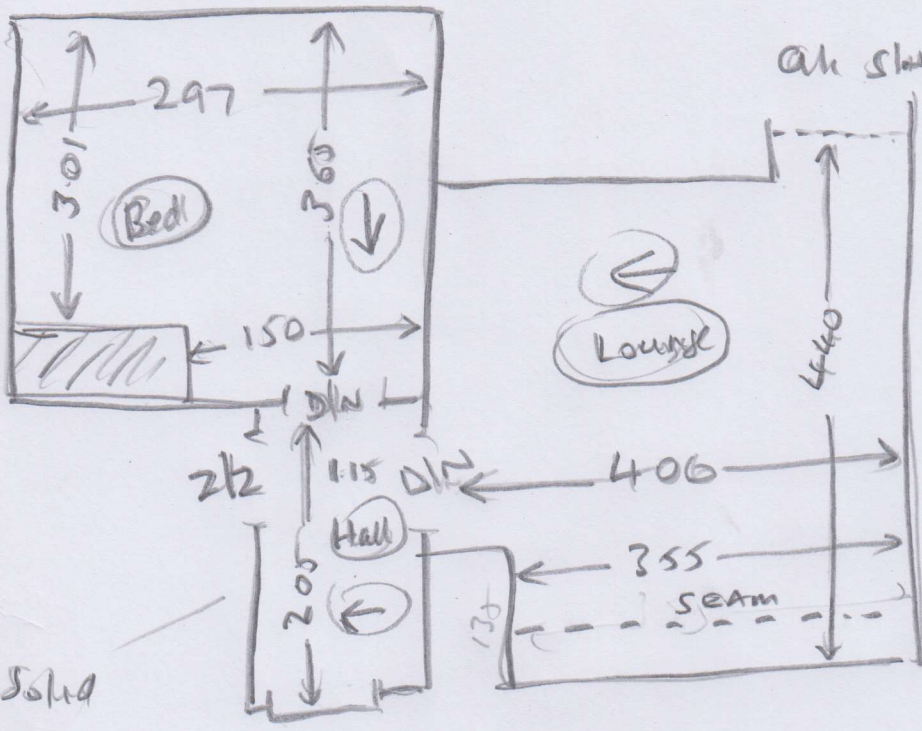

R177 86

MISS E HEARTY  
 4 DAYTONE HOUSE  
 1A CRESCENT RD  
 R. PARK  
 SW20 8EY

Rugby, Saracens

4.20 x 4  
 3.75 x 4  
 1.25 x 4

EXISTING SLEDGE  
 NEEDS NEW ALL DOORS

1 of 2

Layout

R17786  
 MISS HEARTY  
 SW208EY

Solid  
 w/ ext  
 side  
 MK #13

Solid  
 w/ ext  
 side  
 MK #3

Solid  
 w/ ext  
 side

EY T. TH

Change door bars to Ah (Stick)

11 10  
 2 50  
 19

(2 of 2)