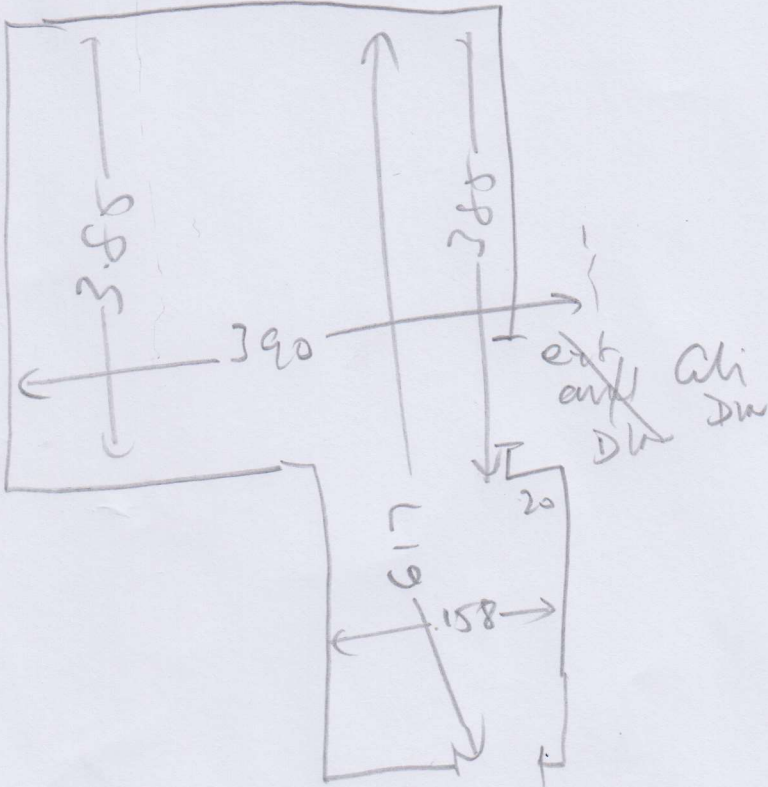

R17787 CANTONMENT

Ceramics are 29mm high

wood
 w/ substrate
 ext. sk (4 studs)
 abt. 1.5m
 mbr (2.4)
 2mm
 large roller

Lulwam Lw3b
 630 x Acum

Send

TIV 906

Lw 45

" 20