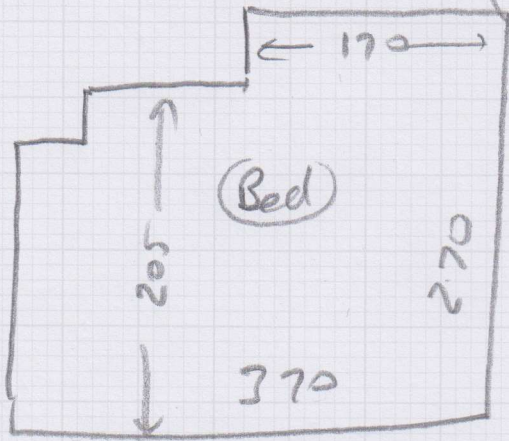

Friend  
of JC

Job: R17793  
Name: MRS G. Gouier  
Address: 8 Old Charlton Lane  
Shepperton  
Tel: TW17 8AT  
Sheet: of:

London Trust, Taper

280 x 4m

Existing alley

Part existing sledge

No door bar needed

(1021)