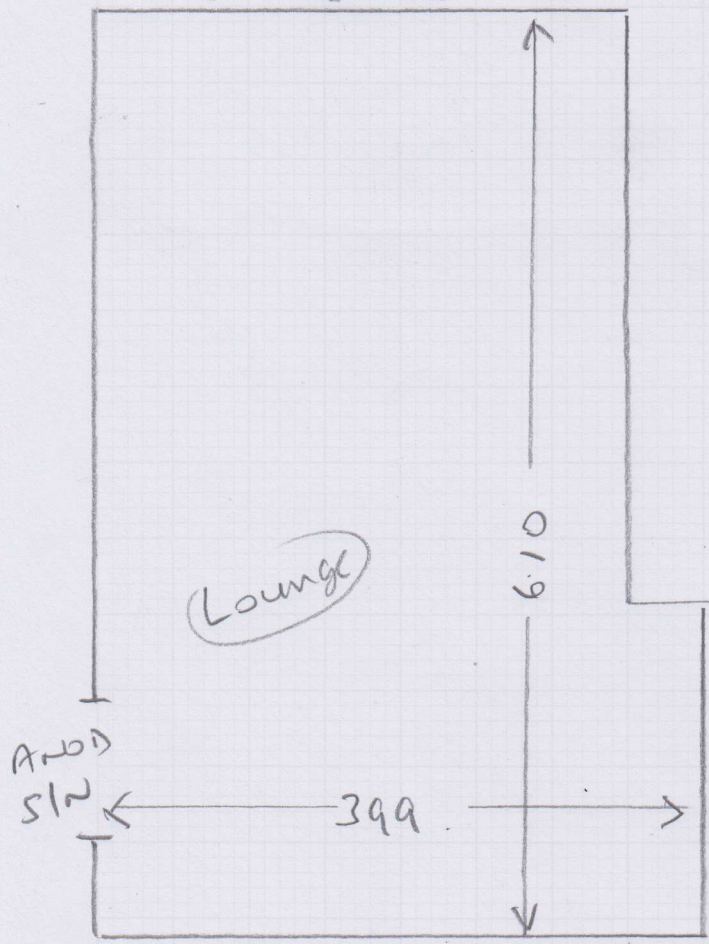

NEED TO STICK SLEDGE
ALONG THIS WALL.

RADIATOR PIPES RUN ALONG CLOSE
TO TOP

R17808

MS R BRIDGER
7 BURNLEY AVE
SURBITON
KT5 8DF

Rutland SO, RUTSO N21
625 x 4m

1001