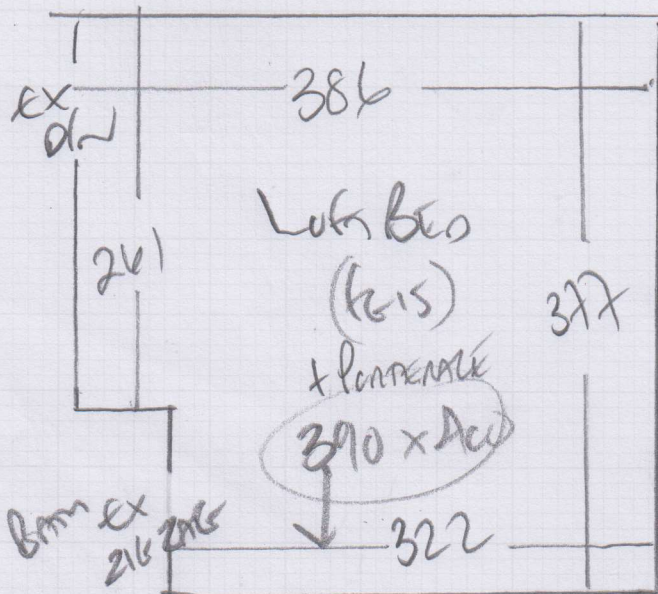

Wood floors

White Synthetic floor in the hall

Original floor stone to be replaced
Original floor stone to be replaced

mrcarpets

R17810

HUOS-1

18 DEAMERE RD
SW20 8PS

Guest Bed 1st floor

Frameless

Colour TP512

315 x ACO

12.60m²

25.60m²

EXISTING

W/LAY

SLEDGE

D/BARS

NO UPLIFT
TO DO

Left Bed

Kitchen

Colour LW33

390 x ACO

15.60m²

(1001)