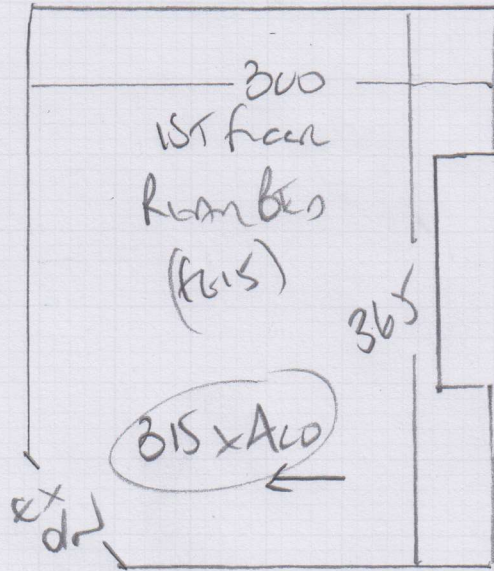

Wood floors

White Synthetic floor in the hall

Original floor stone to be replaced
Original floor stone to be replaced

mrcarpets

R17810

HUOS-1

18 DEAMERE RD
SW20 8PS

Guest Bed 1st floor

Frameless

Colour TP512

315 x ACO

12.60m²

25.60m²

EXISTING

W/LAY

SLEDGE

D/BARS

NO UPLIFT
TO DO

Left Bed

Kitchen

Colour LW33

390 x ACO

15.60m²

(1001)