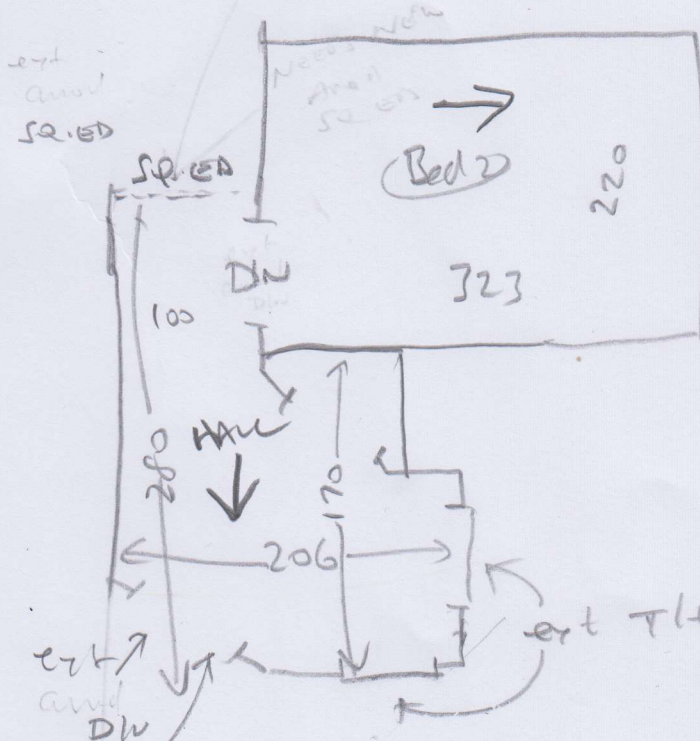

Job No: R17811
Name: HUNTER
Address: A TOTAAM LOUPE
LUTHER ROAD
Tel: SW20 0FF
Sheet: of:

5000

TRACE TWIST 40
COWL 1A 408 2
?
START TWIST SINKING
REAL 880

ROW 335 x 500
 BED 1 400 x 500
 LANE 350 x 500

 1085 x 500

5425m²

R17811
 Hunter
 4 TRAM LODGE
 RICHMOND CLASS
 SW20 off

wood
 wls
 outside
 mlf (x3)

wood
 wls
 outside
 mlf (x12)

wood
 wls
 outside
 mlf (x2)

all
 wood
 wls
 outside

TRA 4082
 LOU &

- ① wls lounge
- ② inc &