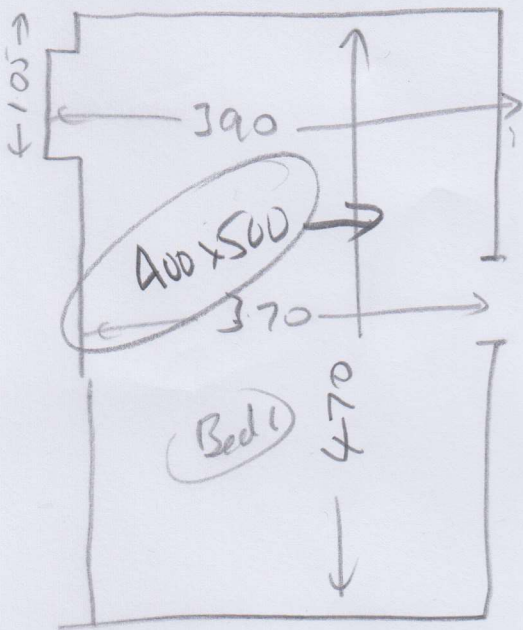

Job No: R17811
Name: HUNTER
Address: A TOTAAM LOUPE
LUTHER ROAD
Tel: SW20 0FF
Sheet: of:

5000

TRACE TWIST 40
COWL 1A 408 2
?
START TWIST SINKING
REAL 880

ROW 335 x 500
 BED 1 400 x 500
 LANE 350 x 500

 1085 x 500

5425m²

R17811
 Hunter
 4 TRAM LODGE
 RICHMOND CLASS
 SW20 off

wood
 wls
 outside
 mlf (x3)

wood
 wls
 outside
 mlf (x12)

wood
 wls
 outside
 mlf (x2)

all
 wood
 wls
 outside

TRA 4082
 LOU &

- ① wls lounge
- ② inc &