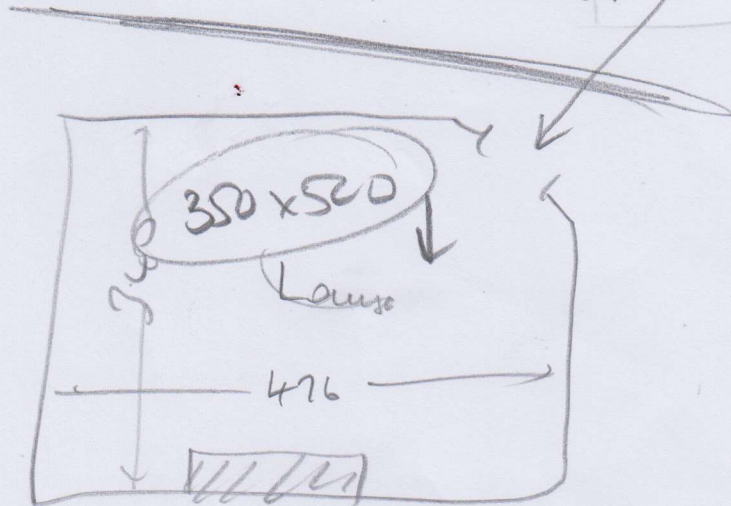

Job No: R17811
Name: HUNTER
Address: A TOTAAM LOUPE
LUTHER ROAD
Tel: SW20 0FF
Sheet: of:

5000

TRACE TWIST 40
COWL 1A 408 2
?
START TWIST SINKING
REAL 880

ROW 335 x 500
 BED 1 400 x 500
 LANE 350 x 500

 1085 x 500

5425m²

R17811
 Hunter
 4 TRAM LODGE
 RICHMOND CLASS
 SW20 off

wood
 wls
 outside
 mlf (x3)

wood
 wls
 outside
 mlf (x12)

wood
 wls
 outside
 mlf (x2)

all
 wood
 wls
 outside

TRA 4082
 LOU &

- ① wls lounge
- ② inc &