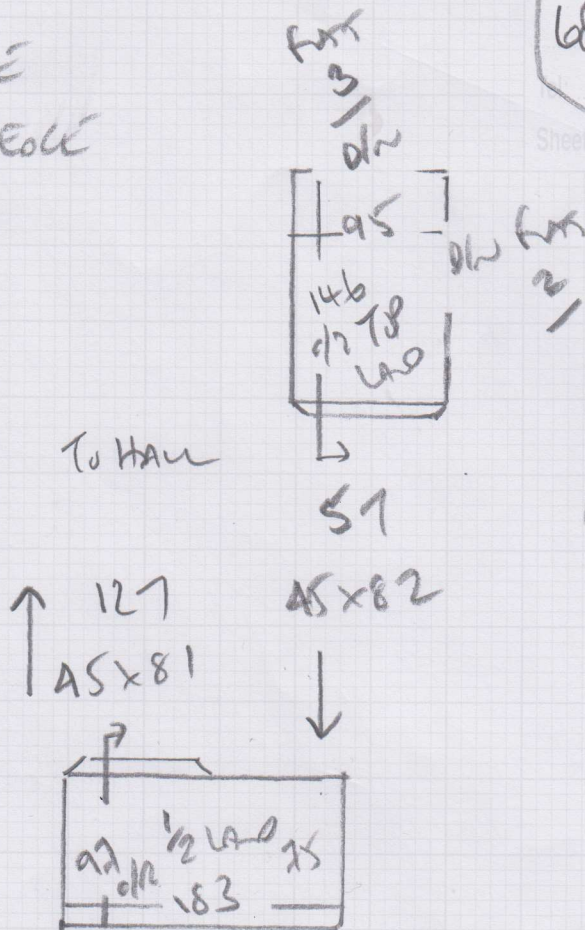

Layout

Wood floors
 white -
 w/ red line on
 old rubber
 + stone
 Acibans
 finish!!!
 keys

mrcarpet
 Job No: R.17818
 Name: Bowen
 Address: Flat 2
 68 Killiney Road
 SW8 2X7

C/Plan
Flat 2

Job No: R17818
 Name: Bowen
 Address: Flat 2
 68 Kingsway Road
 Tel: SW8 2X7

5m

Putland 40
 RUT 40 E 54
 Platinum
 Plan 390 x 500
 Bto 1 360 x 500
 ULKETA 145 x 500
 895 x 500

44.75m²

Quintessence
 Stock Sample

2.03

Common Parts

Layout

WOOD frames
 white leaf line
 on rubber + sleeve
 Away Bars

mrcarpet
 Job No: R 17818
 Name: Bowen
 Address: Common Parts
 68 Kilmuckn Road
 SW8 2X7
 Sheet: _____

Mersey Stripe
 5.00 x 4m
 (only 3.40m needed)

c/plan

MERSEY STRIPE
 CARPET 158
 340 x 400
 (13600²)

WIP...
 SCAN...
 500 x 400 x 200