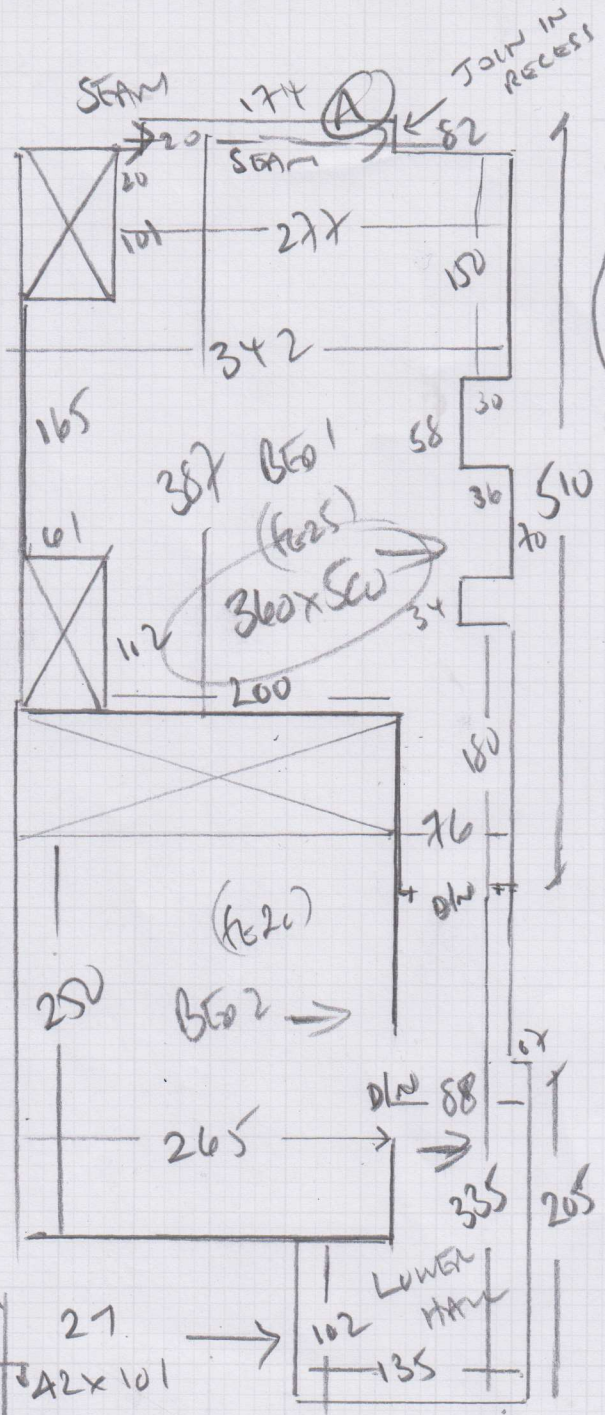

Layout

Wood floors
 white -
 w/ red line on
 old rubber
 + stone
 Acibans
 finish!!!
 keys

mrcarpet
 Job No: R.17818
 Name: Bowen
 Address: Flat 2
 68 Killiney Road
 SW8 2X7

C/Plan
Flat 2

Job No: R17818
 Name: Bowen
 Address: Flat 2
 68 Kingsway Road
 Tel: SW8 2X7

5m

Putland 40
 RUT 40 E 54
 Platinum
 Plan 390 x 500
 Bto 1 360 x 500
 ULKETA 145 x 500
 895 x 500

44.75m²

Quintessence
 Stock Sample

2.03

Common Parts

Layout

WOOD frames
 white leaf line
 on rubber + sleeve
 Away Bars

mrcarpet
 Job No: R 17818
 Name: Bowen
 Address: Common Parts
 68 Kilmuckn Road
 SW8 2X7
 Sheet: _____

Mersey Stripe
 5.00 x 4m
 (only 3.40m needed)

c/plan

MERSEY STRIPE
 CARPET 158
 340 x 400
 (13600²)

WIP...
 SCAN...
 500 x 400 x 200