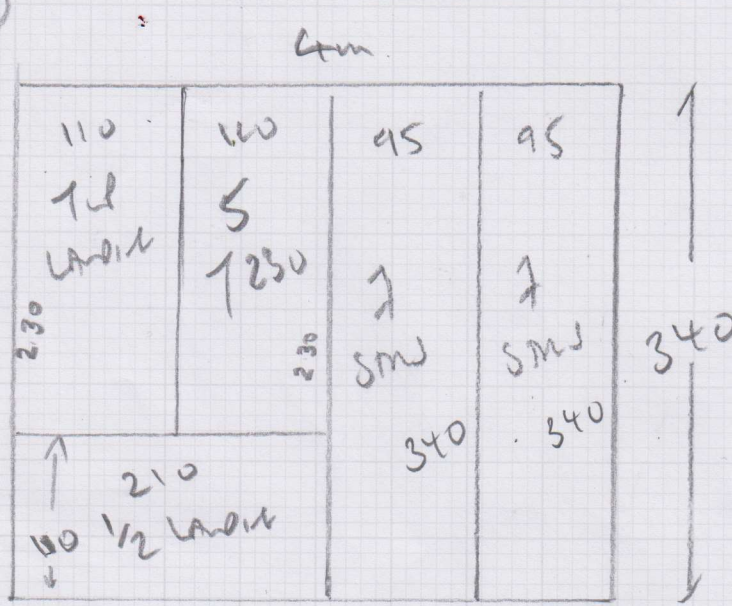

Layout

Wood floors
 white -
 w/ red line on
 old rubber
 + stone
 Acibans
 finish!!!
 keys

mrcarpet
 Job No: R.17818
 Name: Bowen
 Address: Flat 2
 68 Killiney Road
 SW8 2X7

C/Plan
Flat 2

Job No: R17818
 Name: Bowen
 Address: Flat 2
 68 Kingsway Road
 Tel: SW8 2X7

5m

Putland 40
 RUT 40 E 54
 Platinum
 Plan 390 x 500
 Bto 1 360 x 500
 ULKETA 145 x 500
 895 x 500

44.75m²

Quintessence
 Stock Sample

2.03

Common Parts

Layout

WOOD frames
 white leaf line
 on rubber + sleeve
 Away Bars

mrcarpet
 Job No: R 17818
 Name: Bowen
 Address: Common Parts
 68 Kilmuckn Road
 SW8 2X7
 Sheet: _____

Mersey Stripe
 5.00 x 4m
 (only 3.40m needed)

c/plan

MERSEY STRIPE
 CARPET 158
 340 x 400
 (13600²)

WIP...
 SCAN...
 500 x 400 x 200