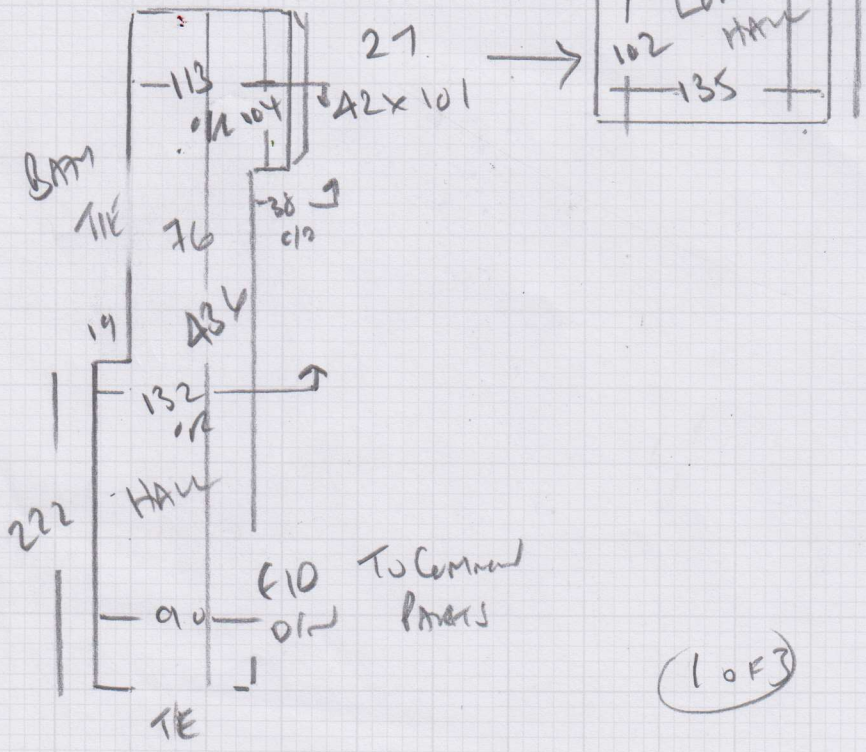

Layout

Wood floors
 white -
 w/ red line on
 old rubber
 + stone
 Acibans
 finish!!!
 keys

mrcarpet
 Job No: R.17818
 Name: Bowen
 Address: Flat 2
 68 Killiney Road
 SW8 2X7

C/Plan
Flat 2

Job No: R17818
 Name: Bowen
 Address: Flat 2
 68 Kingsway Road
 Tel: SW8 2X7

5m

Putland 40
 RUT 40 E 54
 Platinum
 Plan 390 x 500
 Bto 1 360 x 500
 ULKETA 145 x 500
 895 x 500

44.75m²

Quintessence
 Stock Sample

2.03

Common Parts

Layout

WOOD frames
 white leaf line
 on rubber + sleeve
 Away Bars

mrcarpet
 Job No: R 17818
 Name: Bowen
 Address: Common Parts
 68 Kilmuckn Road
 SW8 2X7
 Sheet: _____

Mersey Stripe
 5.00 x 4m
 (only 3.40m needed)

c/plan

MERSEY STRIPE
 CARPET 158
 340 x 400
 (13600²)

WIP...
 SCAN...
 500 x 400 x 200