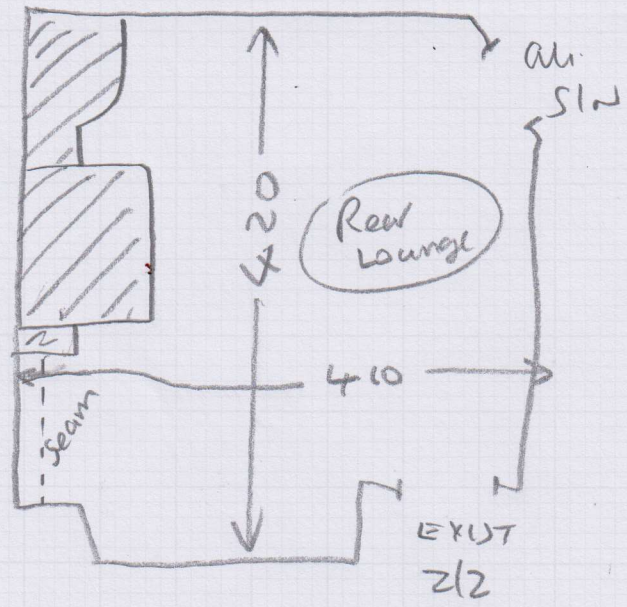

CLAMP

ORR A3

R17827

MRS L. DRAGE

20 ABOYNE DRIVE

R. PARK

SW20 0AL

Sloane Trust 42

SLO 4225

Layout

EXISTING SLEDGE

BUILDER ON SITE

Please bring back to shop

1001