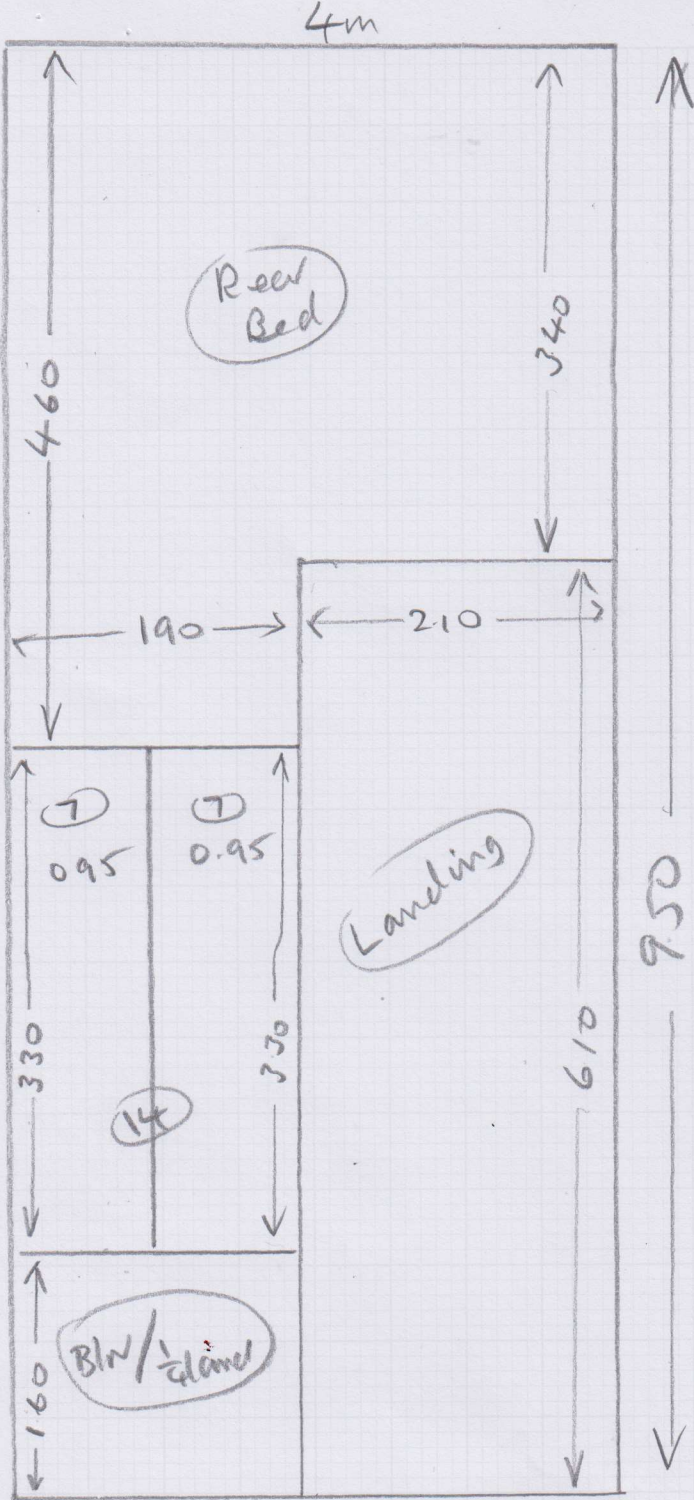

Playroom (ground floor)

340 x 365

Builder to put threshold at door when fitting the wood floor

R17829

MR. B. RILEY
24 Gracedale Road

Tooting

SW16 6SW

Playroom

350 x 4m

10mm PU Foam

Main bed + Nursery

5.30 x 5m

10mm PU Foam

Main bed + Nursery

5m

Main Bed

Nursery

1 of 3

R17829

MR. B. RILEY
 24 Gracedale Road
 Tooting
 SW16 6SW

Oliver's Bed 3.85 x 4m
 C/Plan 9.50 x 4m

Bed = 10 mm PU Foam
 L/Steam = Formalux

(2. R3)

Layout

R17 829
 MR. B. RILEY
 SW 16 SW

all
 empty
 115 ulv
 10 ulv
 needs to

14 046 x 079

Blk / 1/4 land 105 x 105

Playroom 3.40 x 3.65

Builder to get el hold
 when getting the kitchen
 wood flooring

3003