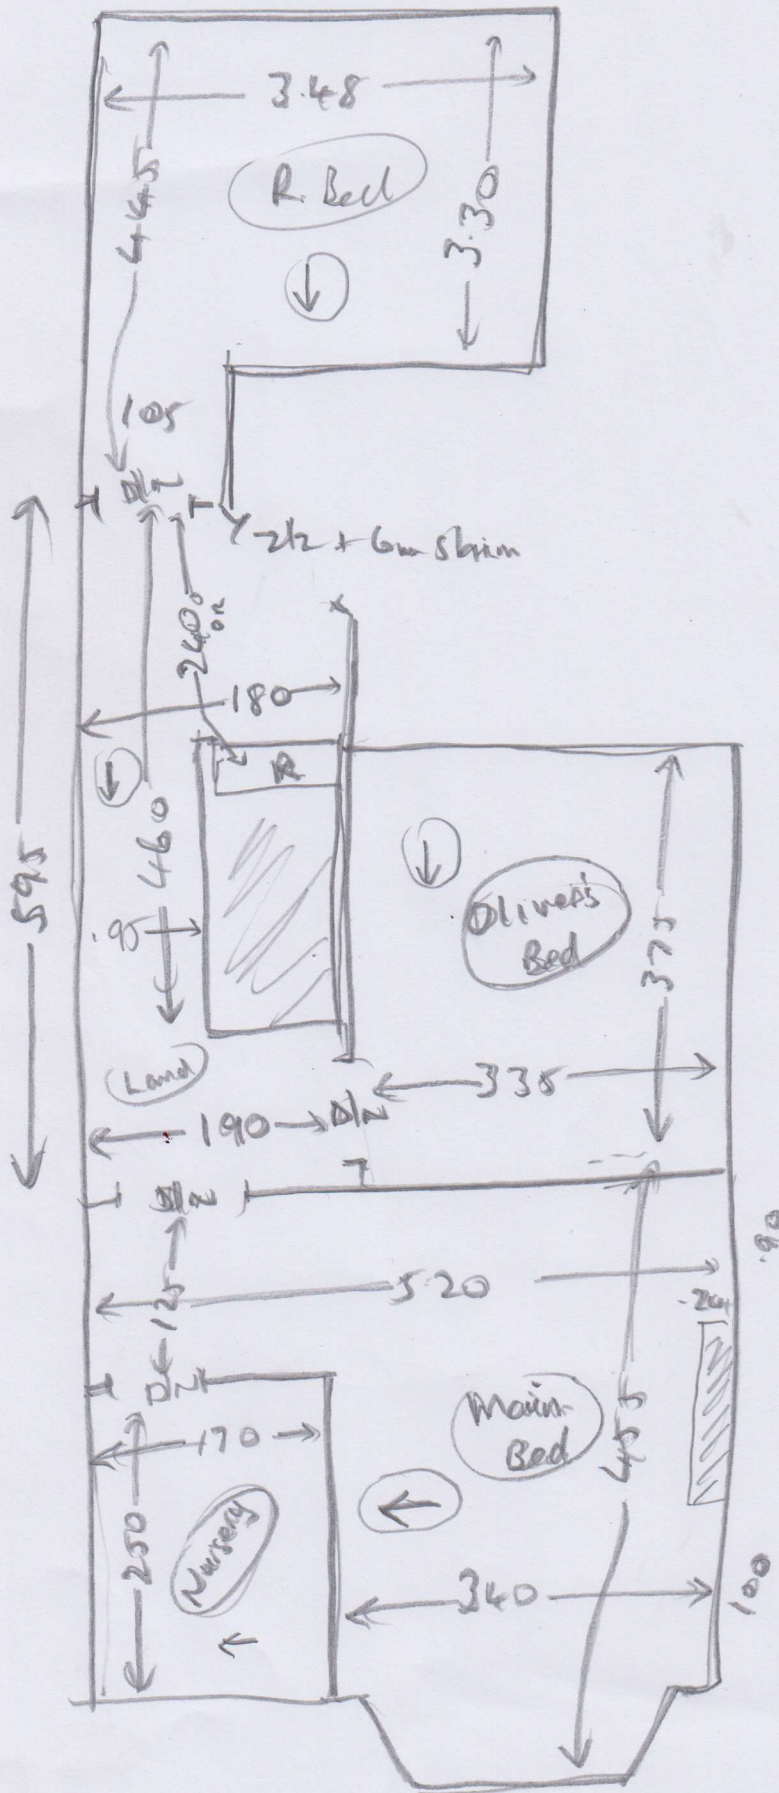

Playroom (ground floor)

340 x 365

Builder to put threshold at door when fitting the wood floor

R17829

MR. B. RILEY
24 Gracedale Road

Tooting

SW16 6SW

Playroom

350 x 4m

10mm PU Foam

Main bed + Nursery

5.30 x 5m

10mm PU Foam

Main bed + Nursery

5m

Main Bed

Nursery

1 of 3

R17829

MR. B. RILEY
 24 Gracedale Road
 Tooting
 SW16 6SW

Oliver's Bed 3.85 x 4m
 C/Plan 9.50 x 4m

Bed = 10 mm PU Foam
 L/Steam = Formalux

(2. R3)

Layout

R17 829
 MR. B. RILEY
 SW 16 SW

all
 empty
 115 ulv
 10 ulv
 needs to

14 046 x 079

Blk / 1/4 land 105 x 105

Playroom 3.40 x 3.65

Builder to get el hold
 when getting the kitchen
 wood flooring

3003