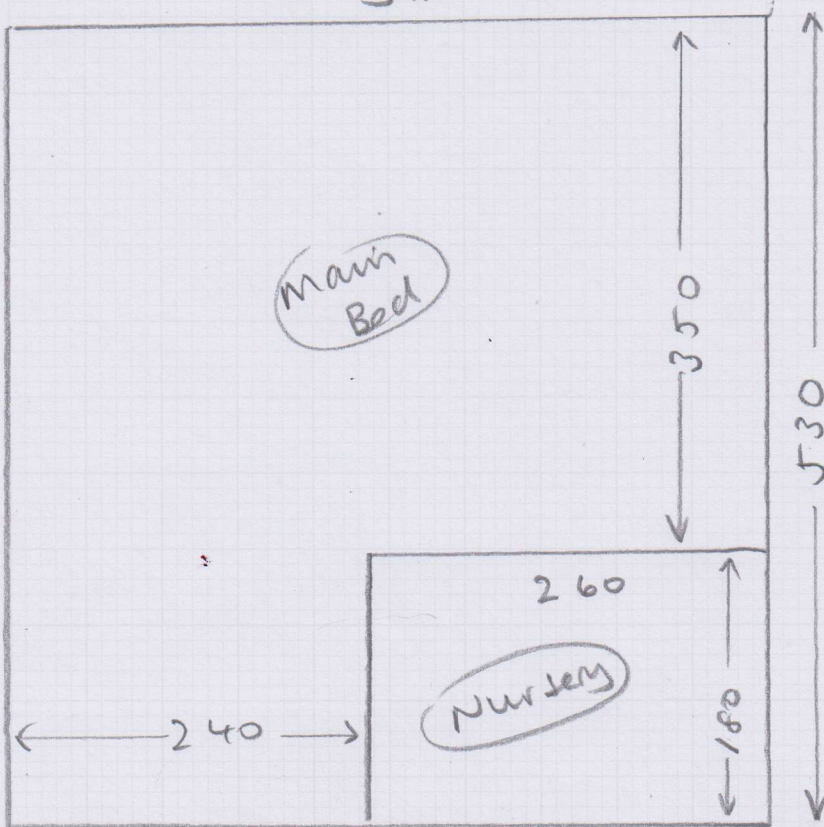

Playroom (ground floor)

340 x 365

Builder to put threshold at door when fitting the wood floor

R17829

MR. B. RILEY
24 Gracedale Road

Tooting

SW16 6SW

Playroom

350 x 4m

10mm PU Foam

Main bed + Nursery

5.30 x 5m

10mm PU Foam

Main bed + Nursery

5m

Main Bed

Nursery

1 of 3

R17829

MR. B. RILEY
 24 Gracedale Road
 Tooting
 SW16 6SW

Oliver's Bed 3.85 x 4m
 C/Plan 9.50 x 4m

Bed = 10 mm PU Foam
 L/Steam = Formalux

(2. R3)

Layout

R17 829
 MR. B. RILEY
 SW 16 SW

all
 empty
 115 ulv
 10 ulv
 needs to

14 046 x 079

Blk / 1/4 land 105 x 105

Playroom 3.40 x 3.65

Builder to get el hold
 when getting the kitchen
 wood flooring

3003