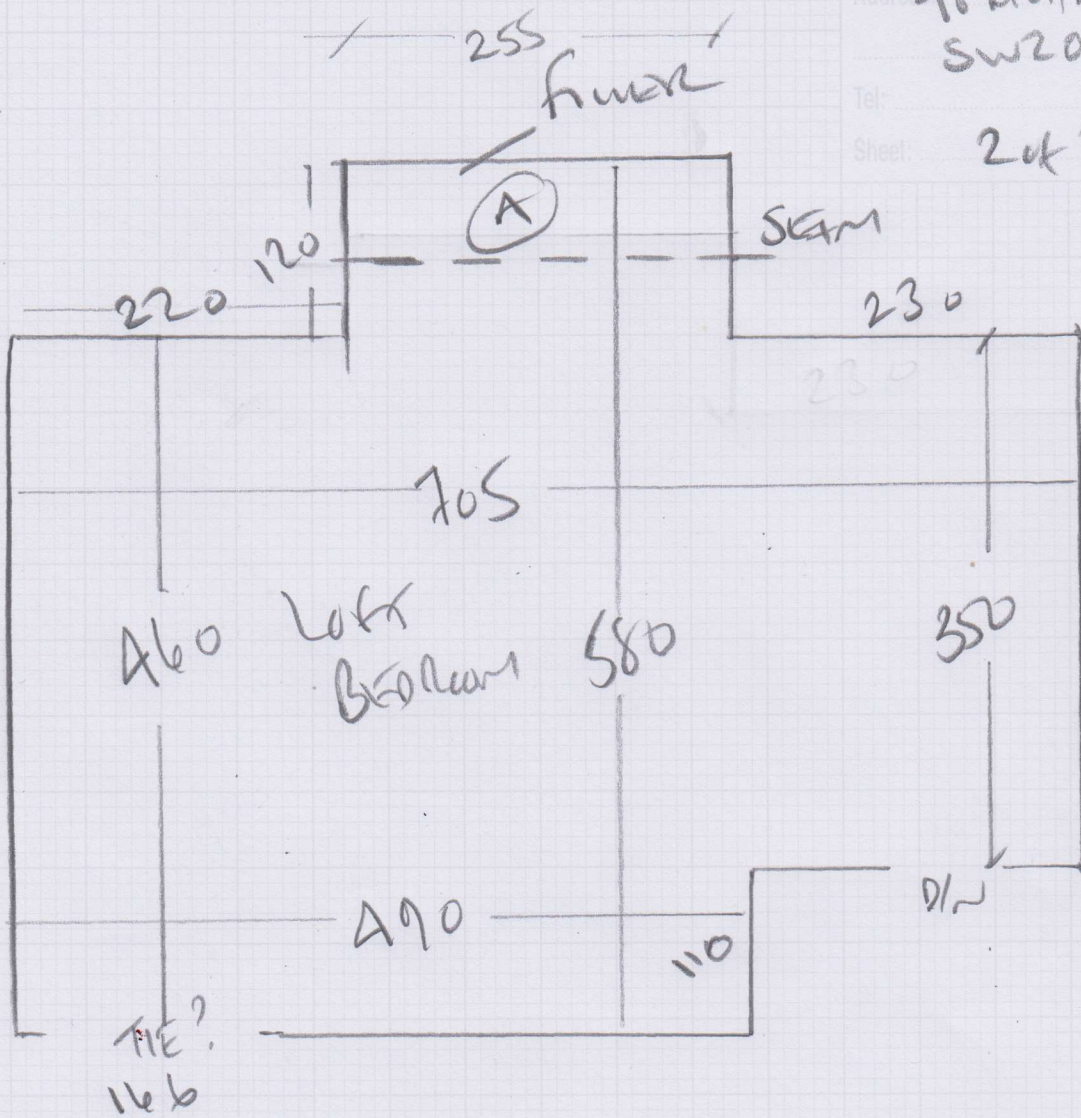

Job No: R17850
Name: FOUER
Address: 48 LUTHERAN ROAD
Tel: SW20 0LQ.
Sheet: 1 of 2

Luxurem
Colour LW36

775 x 500

3875m²

Job No: R17850
Name: FOUER
Address: 48 LICHFIELD LANE
SW20 0PQ.
Tel:
Sheet: 2 of 2

To BE KANONEN IN EN-SITE?